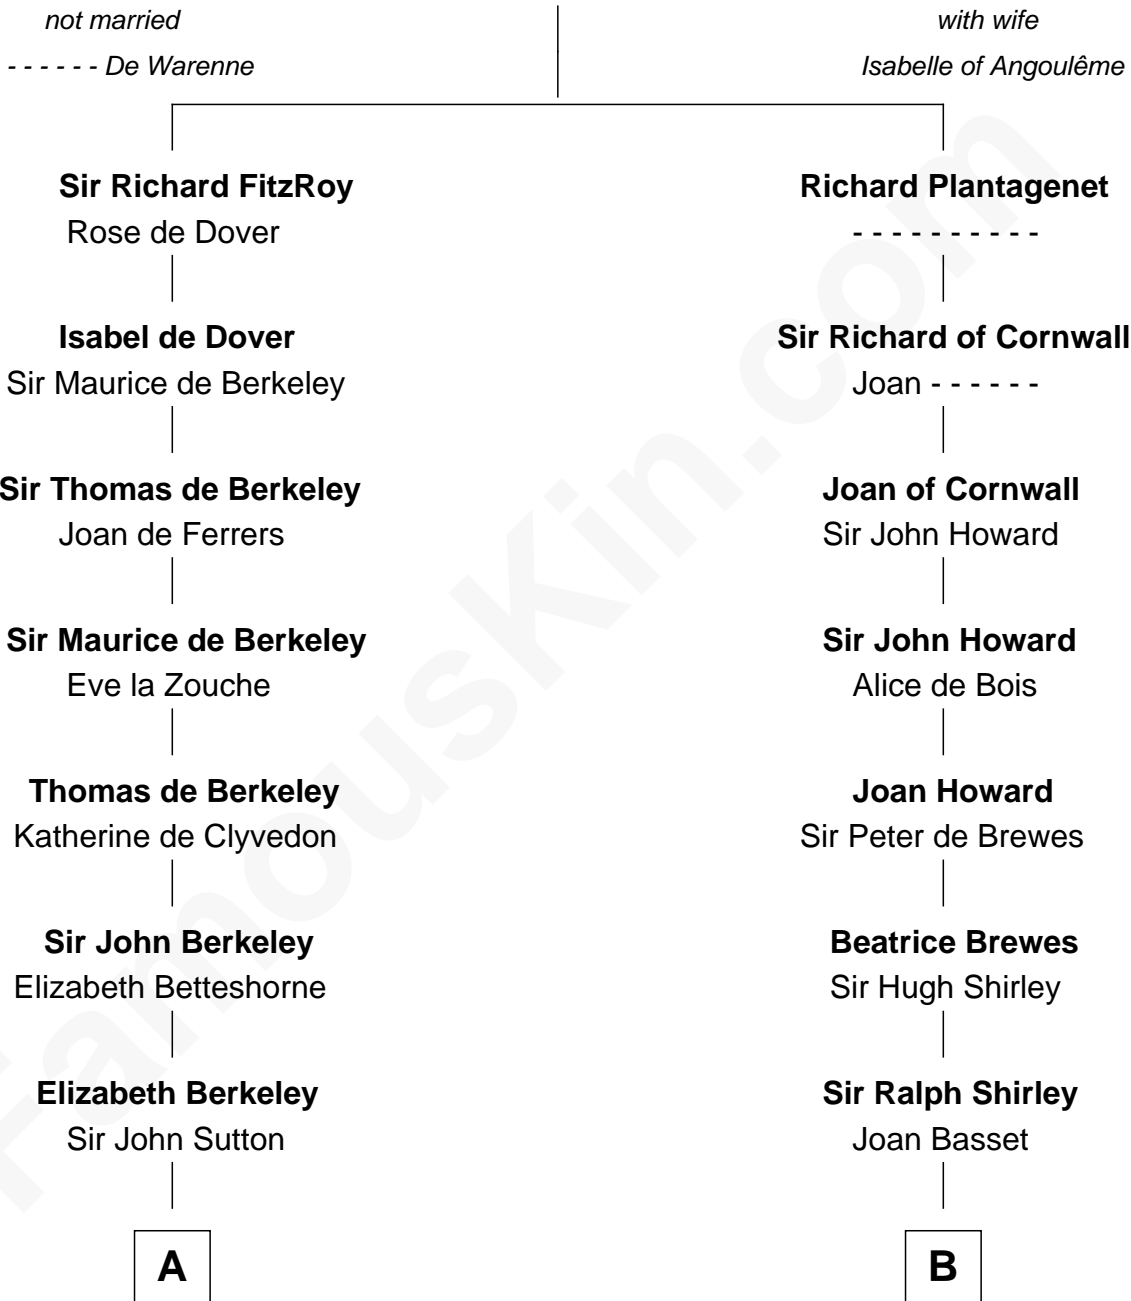

# FamousKin.com Relationship Chart of

**Robert Abell**

(c1605 - 1663) Great Migration Immigrant 1630

12th cousin 8 times removed of

**Eugene Foss**

45th Governor of Massachusetts

**John, King of England**

**C**

—  
**Susanna Hallett**  
Col. Heman Bangs

—  
**Amanda Bangs**  
Samuel Bartlett Foss

—  
**George Edmund Foss**  
Marcia Cordelia Noble

—  
**Eugene Foss**  
*45th Governor of Massachusetts*

FamousKin.com