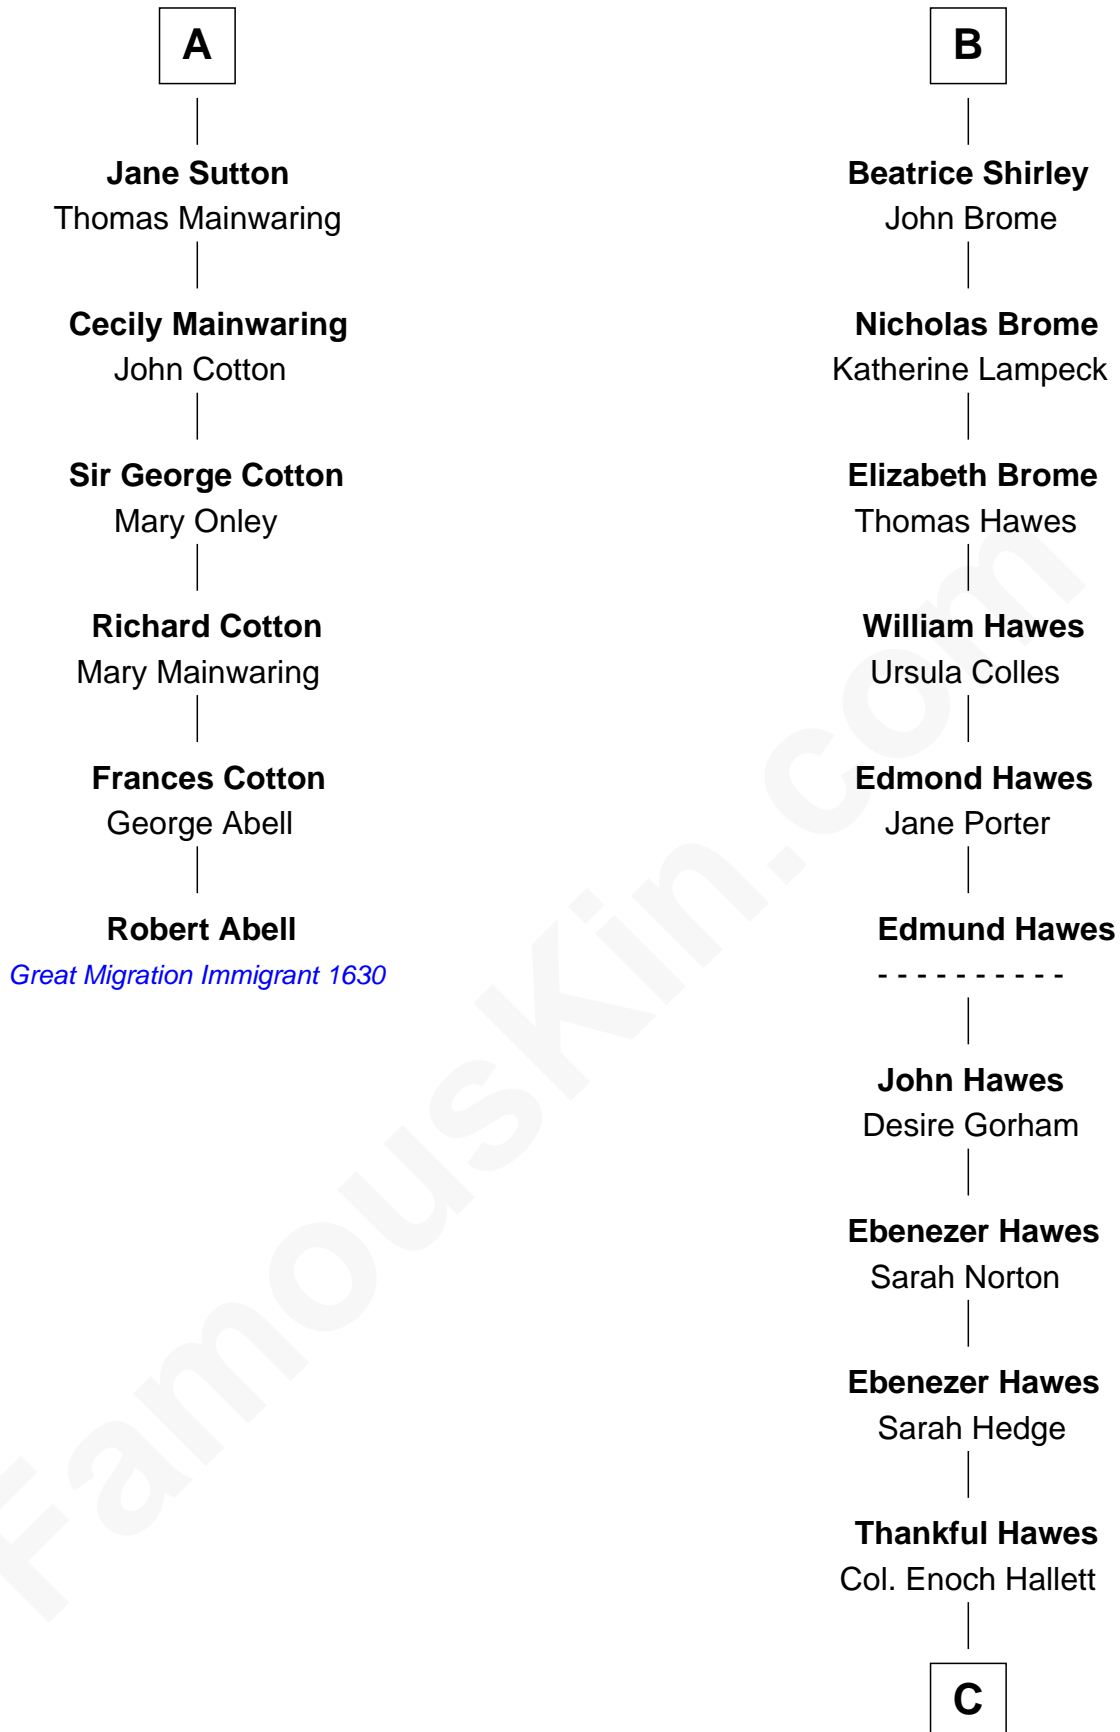

# FamousKin.com Relationship Chart of

**Robert Abell**

(c1605 - 1663) Great Migration Immigrant 1630

12th cousin 8 times removed of

**Eugene Foss**

45th Governor of Massachusetts

**John, King of England**

**C**

—  
**Susanna Hallett**  
Col. Heman Bangs

—  
**Amanda Bangs**  
Samuel Bartlett Foss

—  
**George Edmund Foss**  
Marcia Cordelia Noble

—  
**Eugene Foss**  
*45th Governor of Massachusetts*

FamousKin.com