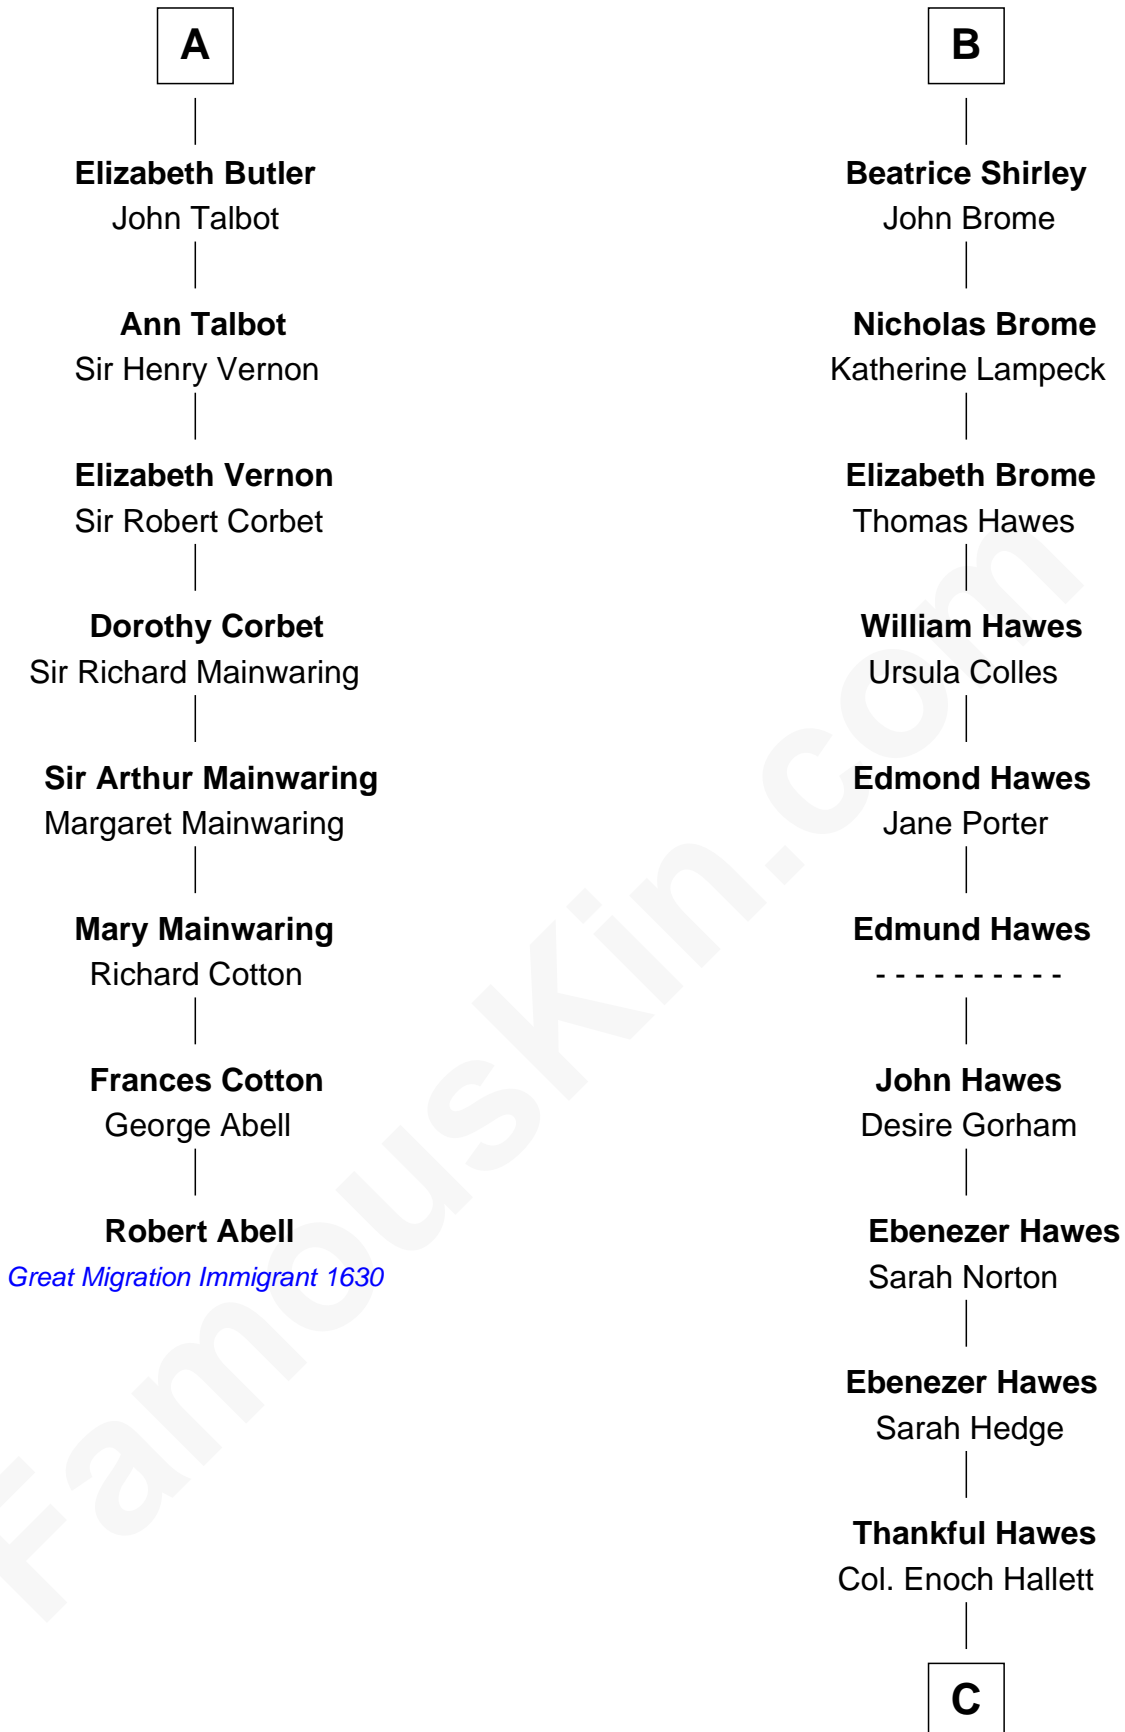

FamousKin.com Relationship Chart of

Robert Abell

(c1605 - 1663) Great Migration Immigrant 1630

14th cousin 6 times removed of

Eugene Foss

45th Governor of Massachusetts

C

—
Susanna Hallett
Col. Heman Bangs

—
Amanda Bangs
Samuel Bartlett Foss

—
George Edmund Foss
Marcia Cordelia Noble

—
Eugene Foss
45th Governor of Massachusetts

FamousKin.com