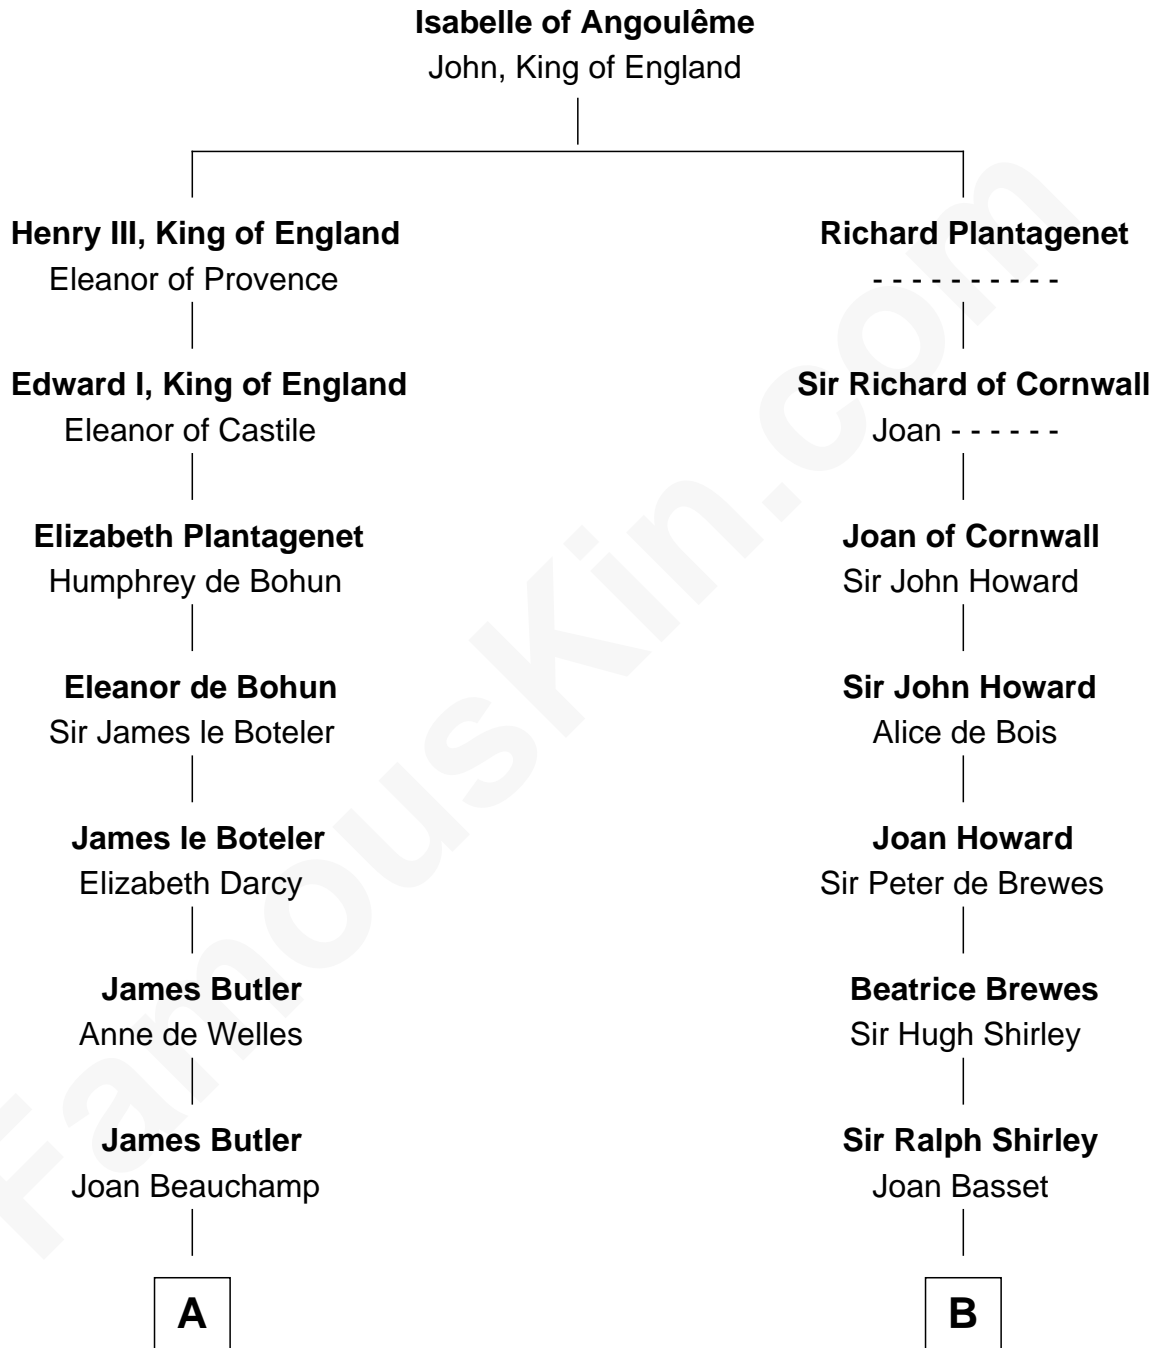

FamousKin.com Relationship Chart of

Robert Abell

(c1605 - 1663) Great Migration Immigrant 1630

14th cousin 6 times removed of

Eugene Foss

45th Governor of Massachusetts

C

—
Susanna Hallett
Col. Heman Bangs

—
Amanda Bangs
Samuel Bartlett Foss

—
George Edmund Foss
Marcia Cordelia Noble

—
Eugene Foss
45th Governor of Massachusetts

FamousKin.com