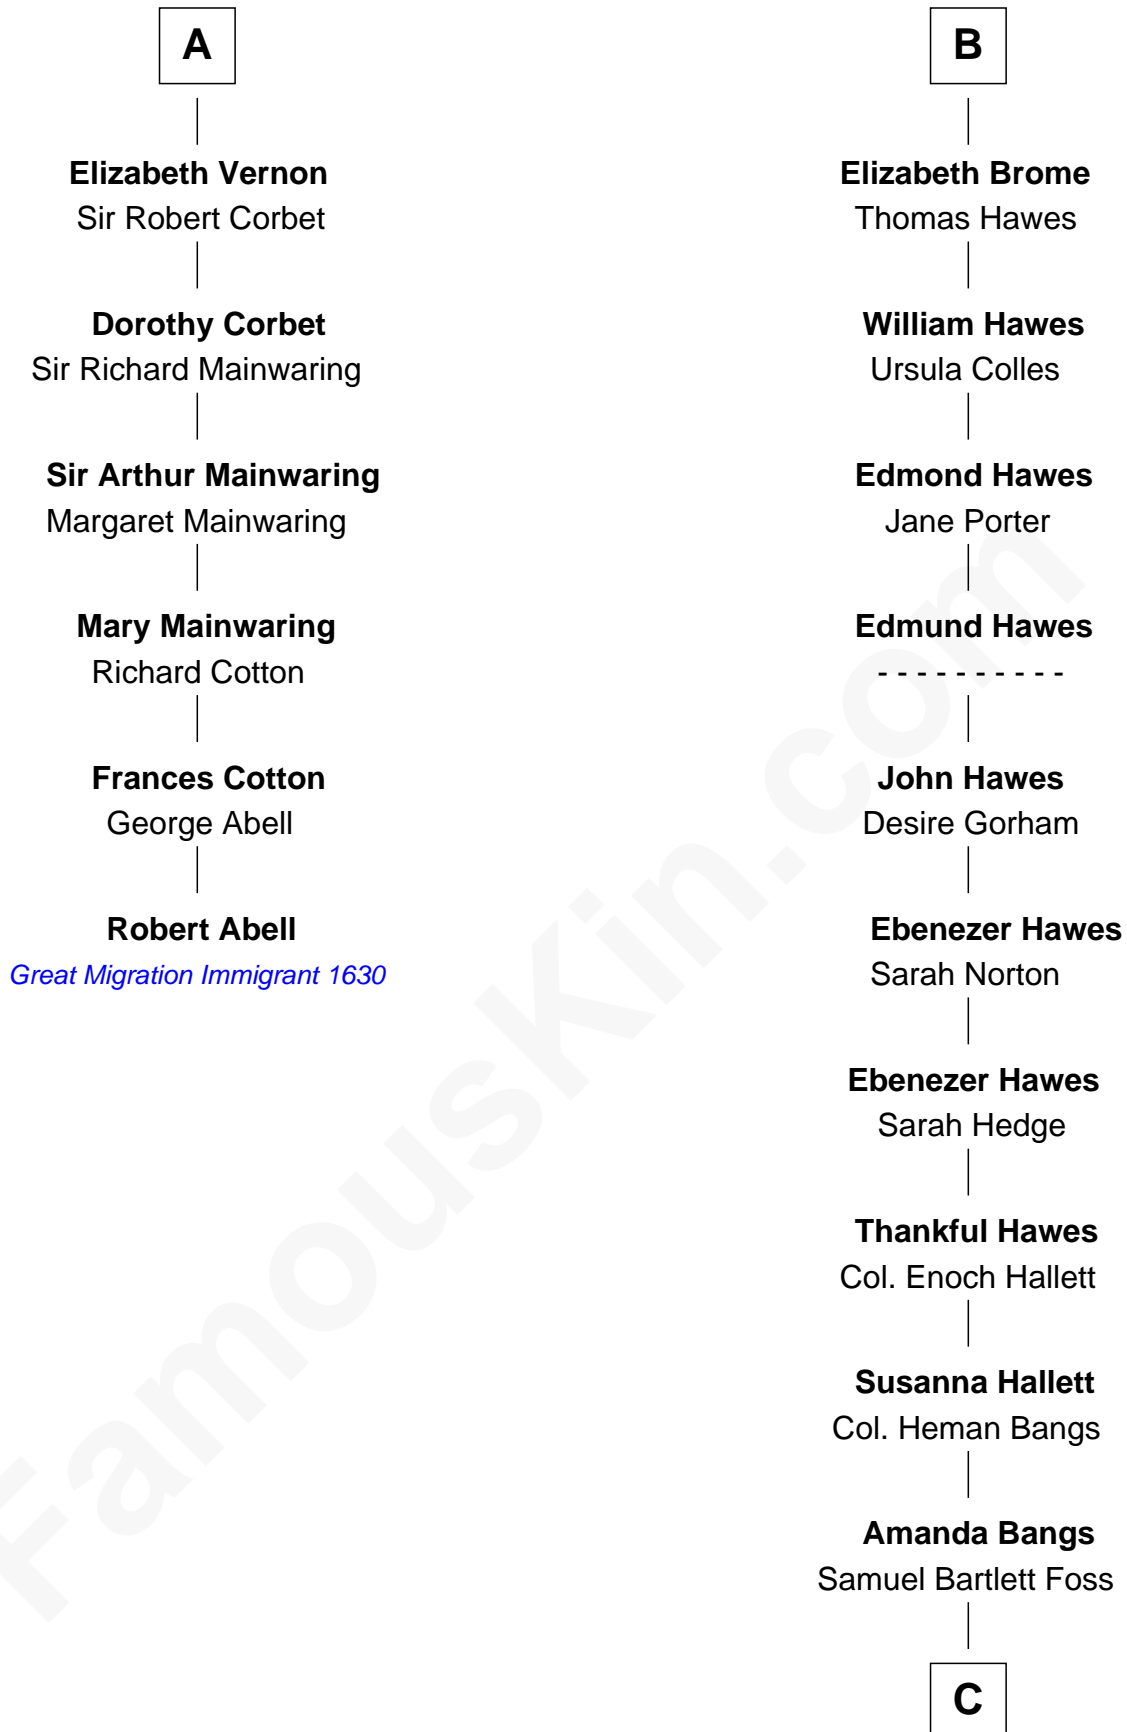

FamousKin.com Relationship Chart of

Robert Abell

(c1605 - 1663) Great Migration Immigrant 1630

12th cousin 6 times removed of

Eugene Foss

45th Governor of Massachusetts

Sir Robert de Ros

Isabel de Aubeney

C

George Edmund Foss

Marcia Cordelia Noble

Eugene Foss

45th Governor of Massachusetts

FamousKin.com