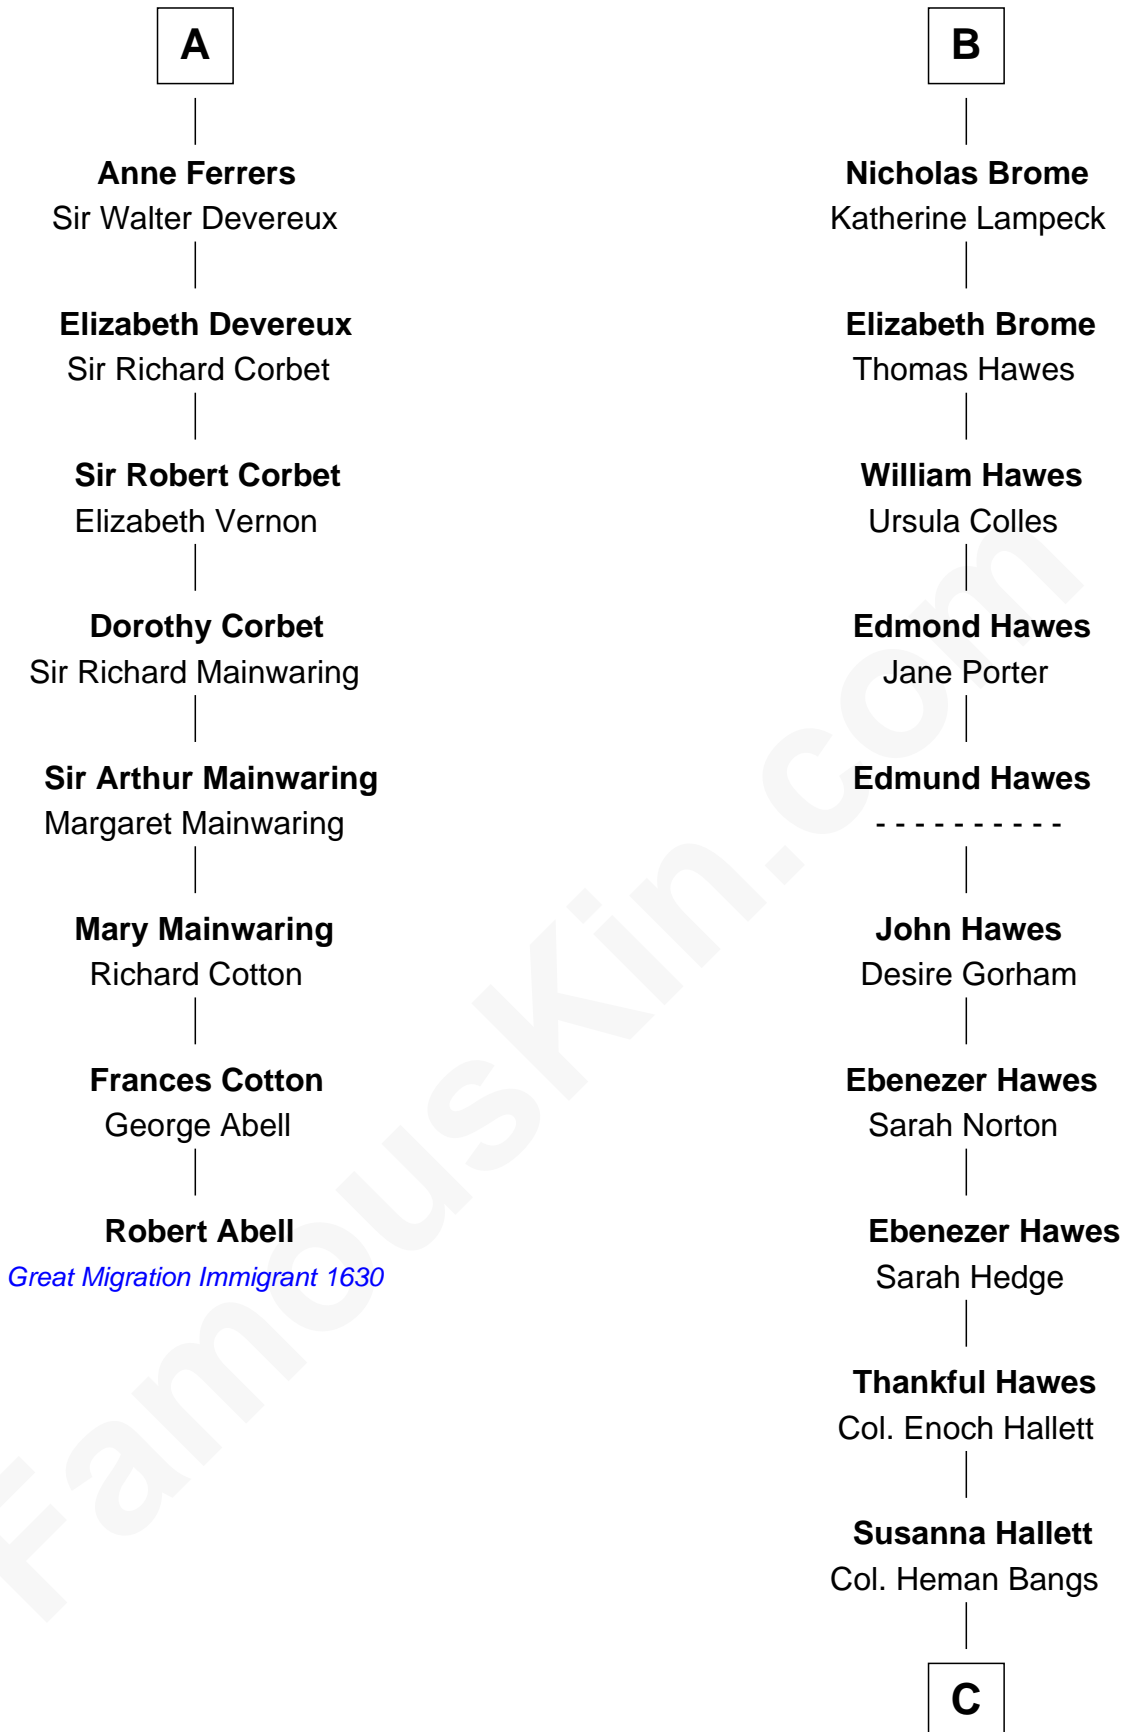

FamousKin.com Relationship Chart of

Robert Abell

(c1605 - 1663) Great Migration Immigrant 1630

14th cousin 5 times removed of

Eugene Foss

45th Governor of Massachusetts

Sir James de Audley

Ela Longespee

Katherine Giffard

Sir Nicholas Audley

Joan Martin

Alice de Audley

Sir Hugh de Meynell

Isabel de Meynell

Sir Thomas de Shirley

Sir Hugh Shirley

Beatrice Brewes

Sir Ralph Shirley

Joan Basset

Beatrice Shirley

John Brome

B

C

—
Amanda Bangs

Samuel Bartlett Foss

—
George Edmund Foss

Marcia Cordelia Noble

—
Eugene Foss

45th Governor of Massachusetts

FamousKin.com