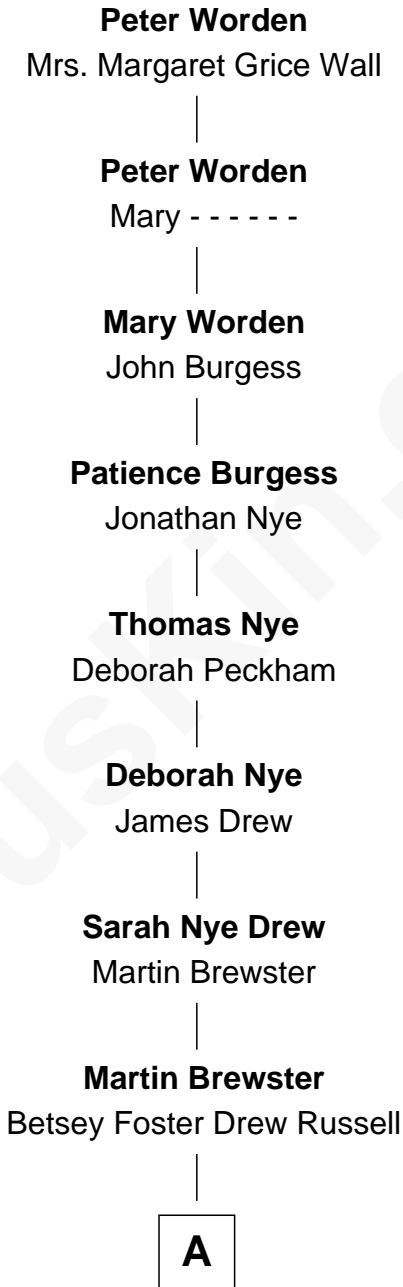

# FamousKin.com Relationship Chart of

**Admiral William Halsey**

*U.S. Navy - World War II*

8th Great-grandson of

**Peter Worden**

*(c1569 - 1638/9) Great Migration Immigrant 1638*

FamousKin.com

**A**

James Drew Brewster

Deborah Grant Smith

Anne Masters Brewster

William Frederick Halsey

Admiral William Halsey

*U.S. Navy - World War II*

FamousKin.com