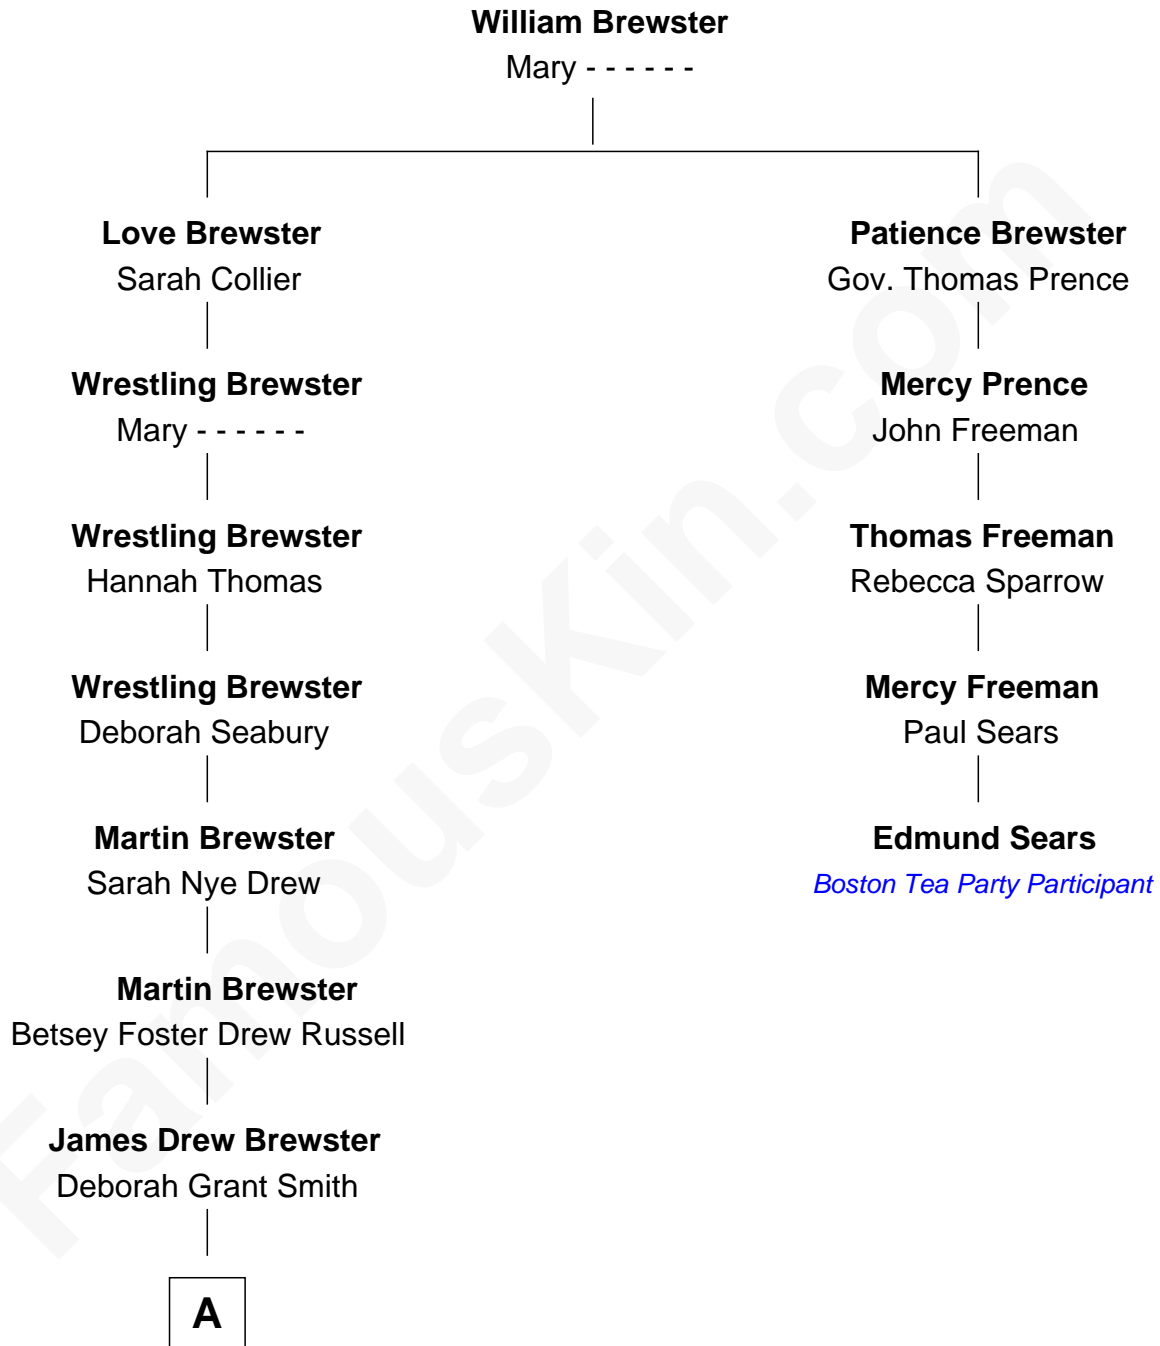

FamousKin.com Relationship Chart of

Admiral William Halsey

U.S. Navy - World War II

4th cousin 4 times removed of

Edmund Sears

Boston Tea Party Participant

A

—
Anne Masters Brewster

William Frederick Halsey

—
Admiral William Halsey

U.S. Navy - World War II

FamousKin.com