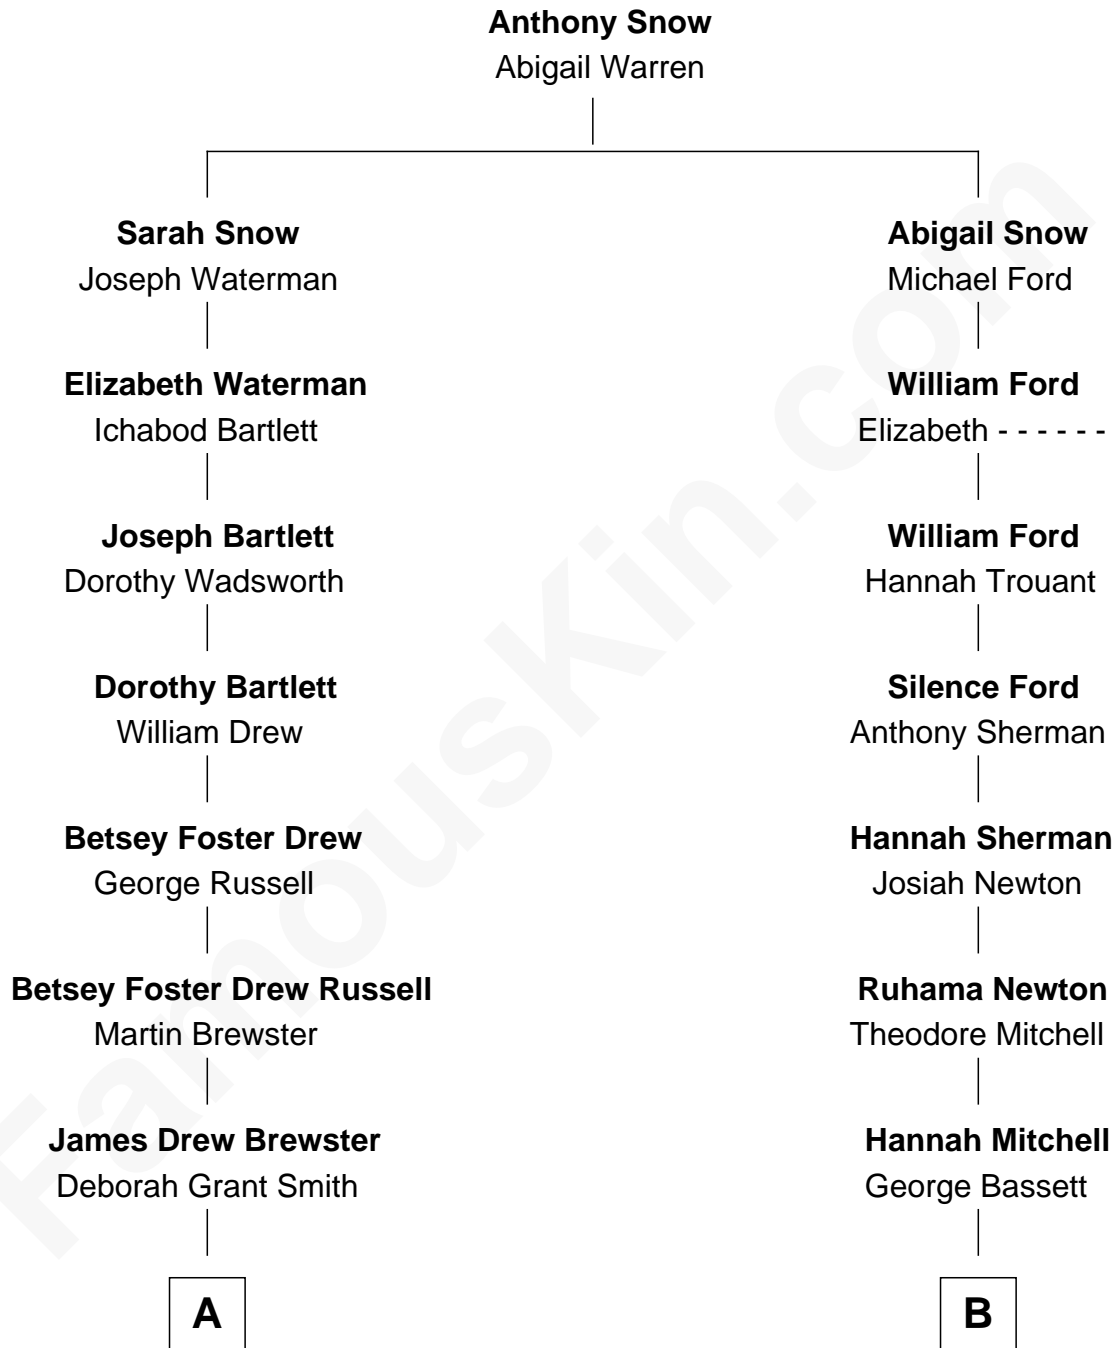

FamousKin.com Relationship Chart of

Admiral William Halsey

U.S. Navy - World War II

8th cousin 4 times removed of

Nat Faxon

Actor, Comedian, Director and Screenwriter

A

Anne Masters Brewster
William Frederick Halsey

Admiral William Halsey
U.S. Navy - World War II

B

Mary F. Bassett
Ira M. Conant

Herbert Ira Conant
Alleda B. Pierce

Marie Bassett Conant
Dr. Nathaniel Wales Faxon

William Otis Faxon
Frances Mary Parker

Dr. David Parker Faxon
Monica Andrea Kersten