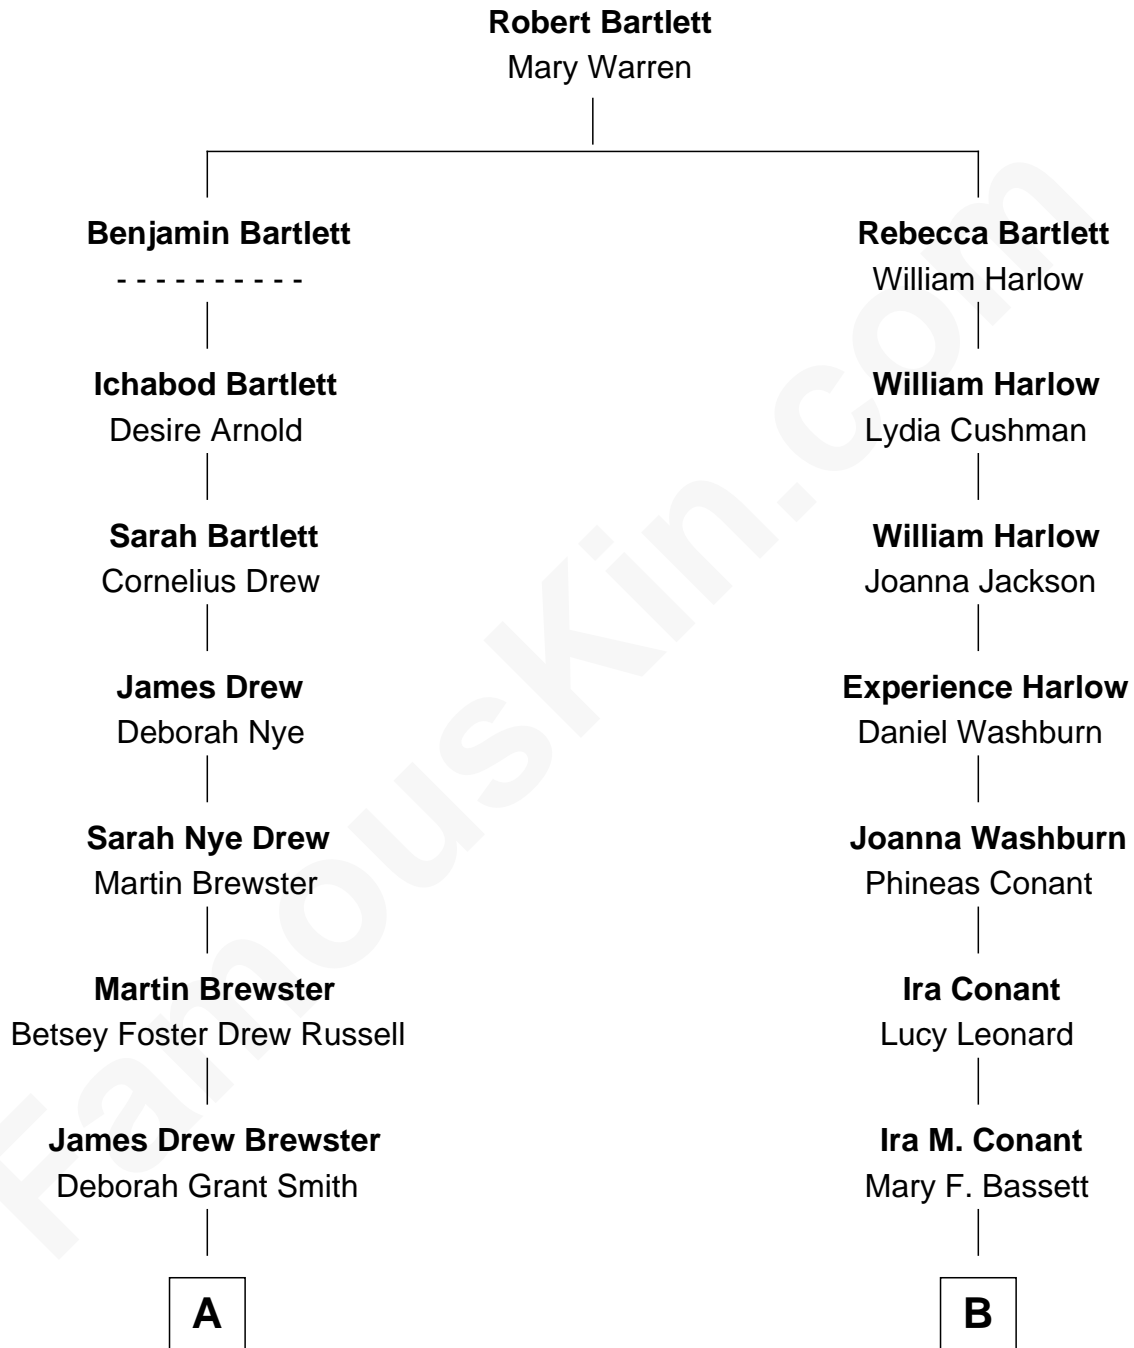

FamousKin.com Relationship Chart of

Admiral William Halsey

U.S. Navy - World War II

8th cousin 3 times removed of

Nat Faxon

Actor, Comedian, Director and Screenwriter

A

Anne Masters Brewster
William Frederick Halsey

Admiral William Halsey
U.S. Navy - World War II

B

Herbert Ira Conant
Alleda B. Pierce

Marie Bassett Conant
Dr. Nathaniel Wales Faxon

William Otis Faxon
Frances Mary Parker

Dr. David Parker Faxon
Monica Andrea Kersten