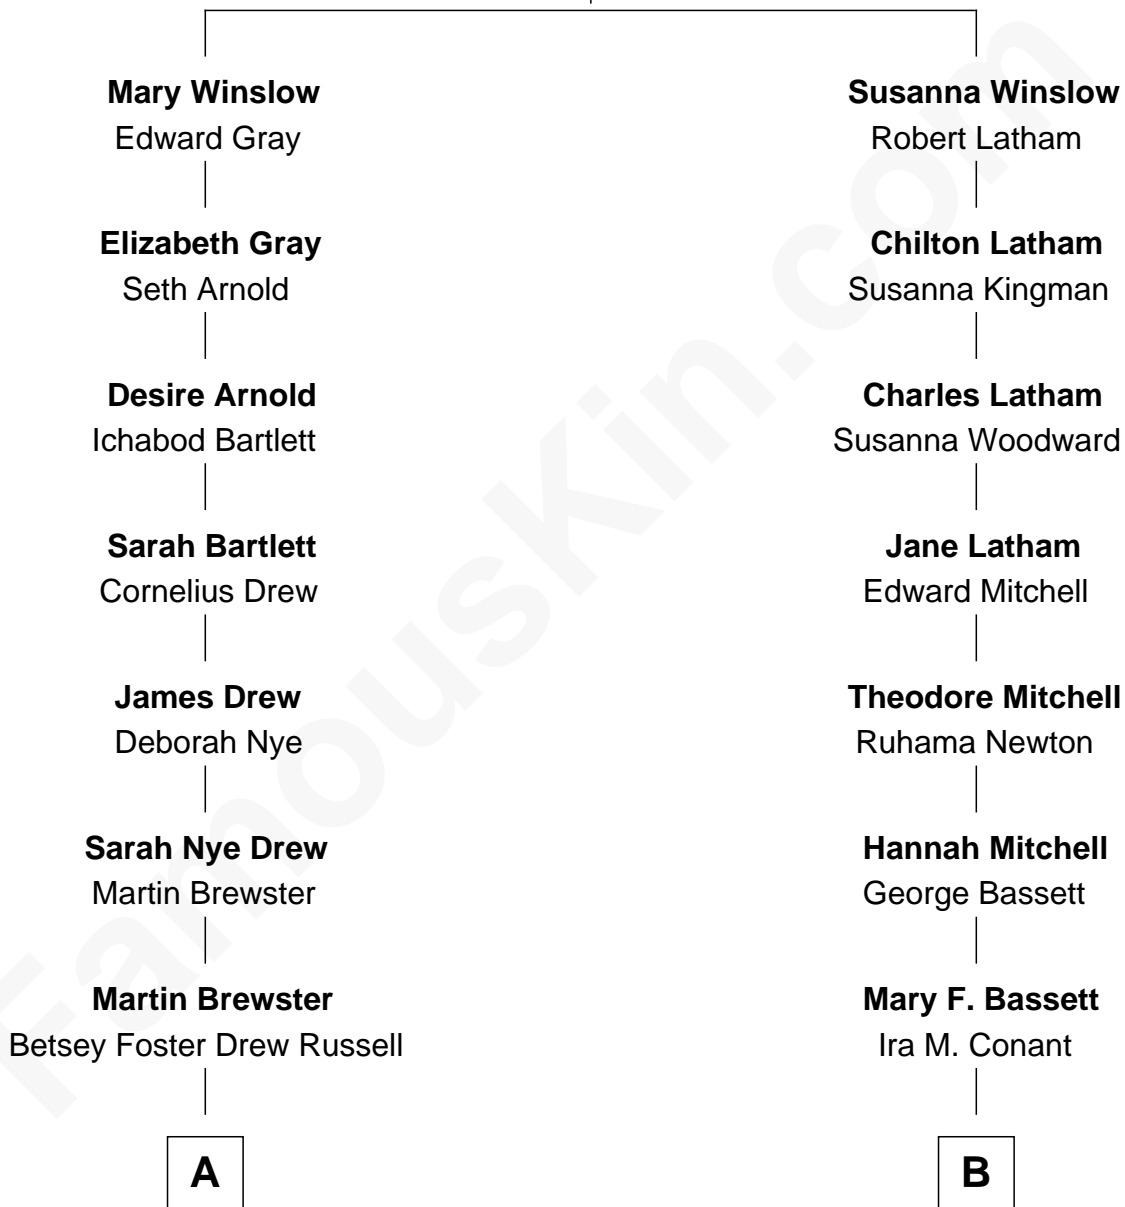

# FamousKin.com Relationship Chart of

**Admiral William Halsey**

*U.S. Navy - World War II*

9th cousin 2 times removed of

**Nat Faxon**

*Actor, Comedian, Director and Screenwriter*

**John Winslow**

Mary Chilton

**A**

**James Drew Brewster**

Deborah Grant Smith

**Anne Masters Brewster**

William Frederick Halsey

**Admiral William Halsey**

*U.S. Navy - World War II*

**B**