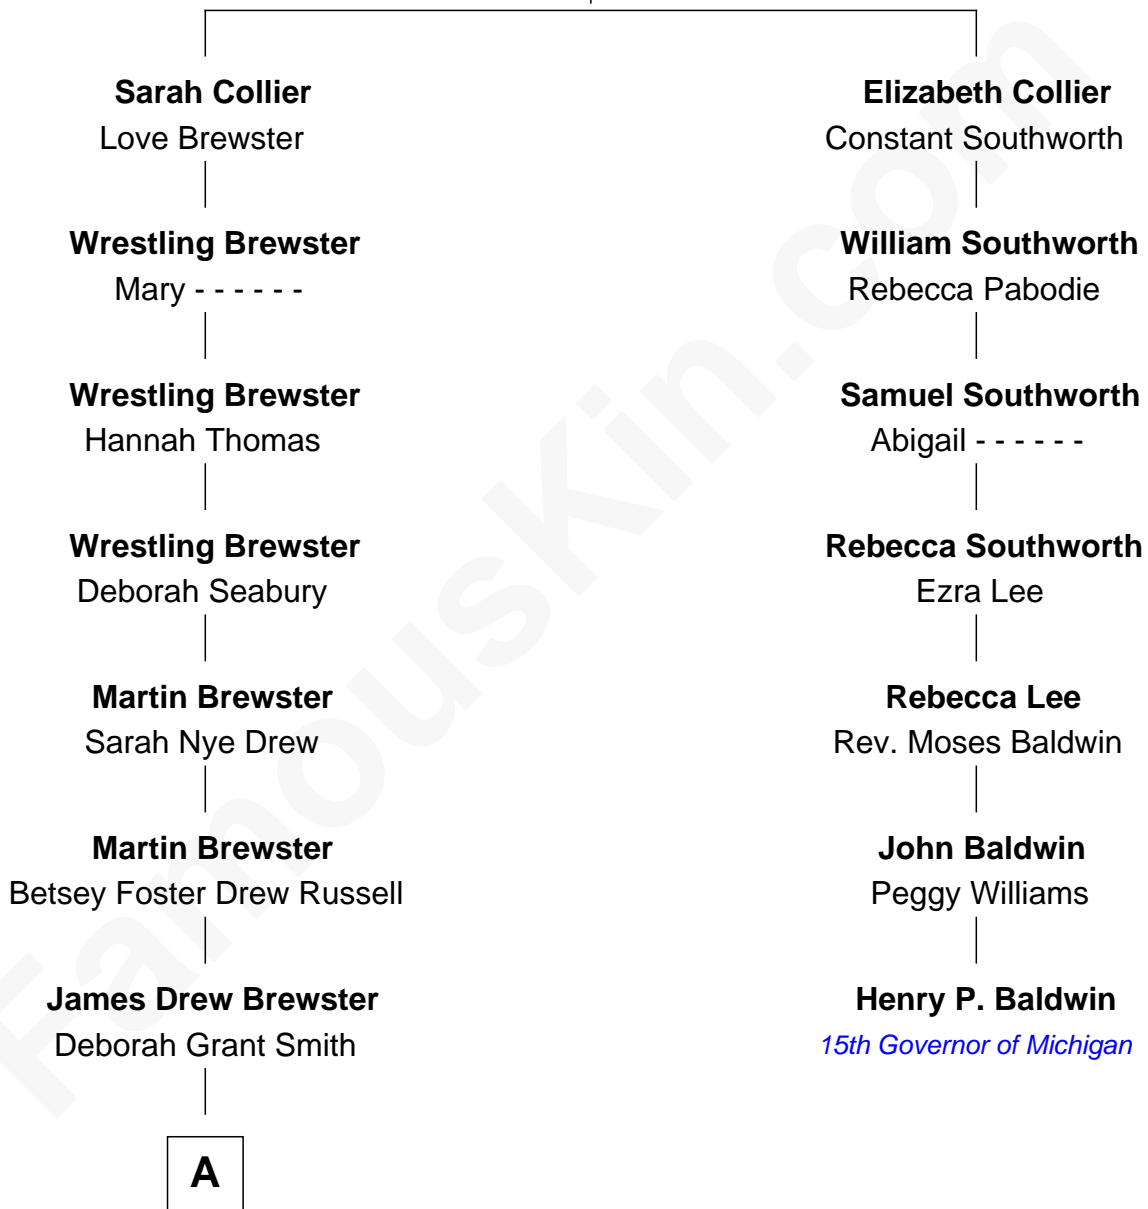

# FamousKin.com Relationship Chart of

**Admiral William Halsey**

*U.S. Navy - World War II*

6th cousin 2 times removed of

**Henry P. Baldwin**

*15th Governor of Michigan*

**William Collier**

Jane Gates

**A**

**Anne Masters Brewster**  
William Frederick Halsey

**Admiral William Halsey**  
*U.S. Navy - World War II*

FamousKin.com