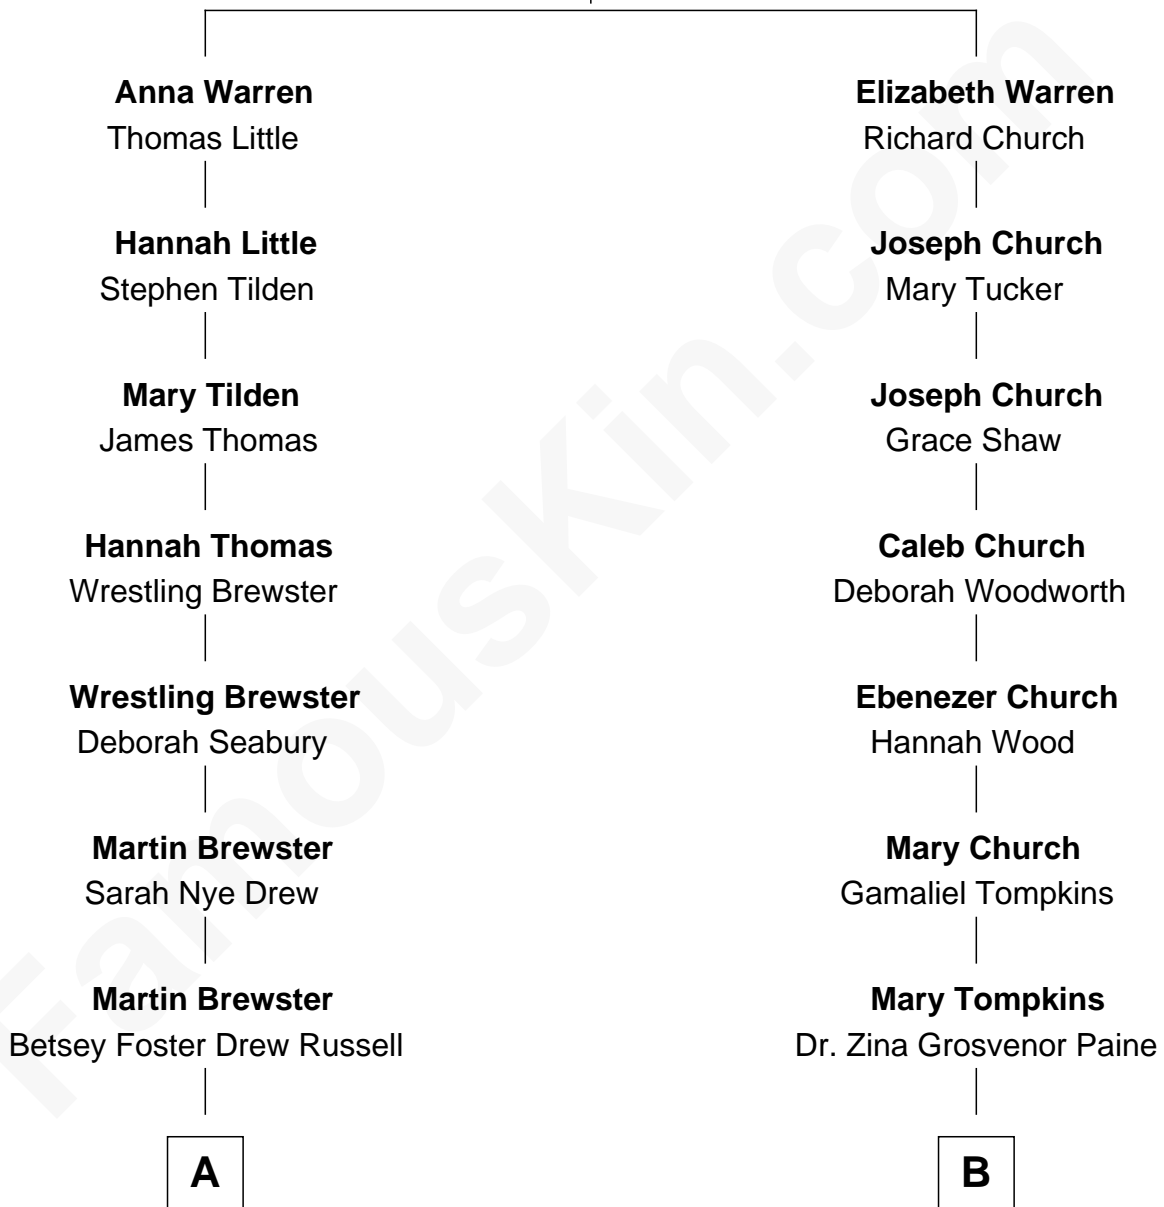

FamousKin.com Relationship Chart of

Admiral William Halsey

U.S. Navy - World War II

9th cousin of

Charles M. Dale

66th Governor of New Hampshire

Richard Warren
Elizabeth Walker

A

James Drew Brewster

Deborah Grant Smith

Anne Masters Brewster

William Frederick Halsey

Admiral William Halsey

U.S. Navy - World War II

B

Nathaniel Tompkins Paine

Martha Mariah Milby

Maud Paine

Fred Vernon Dale

Charles M. Dale

66th Governor of New Hampshire

FamousKin.com