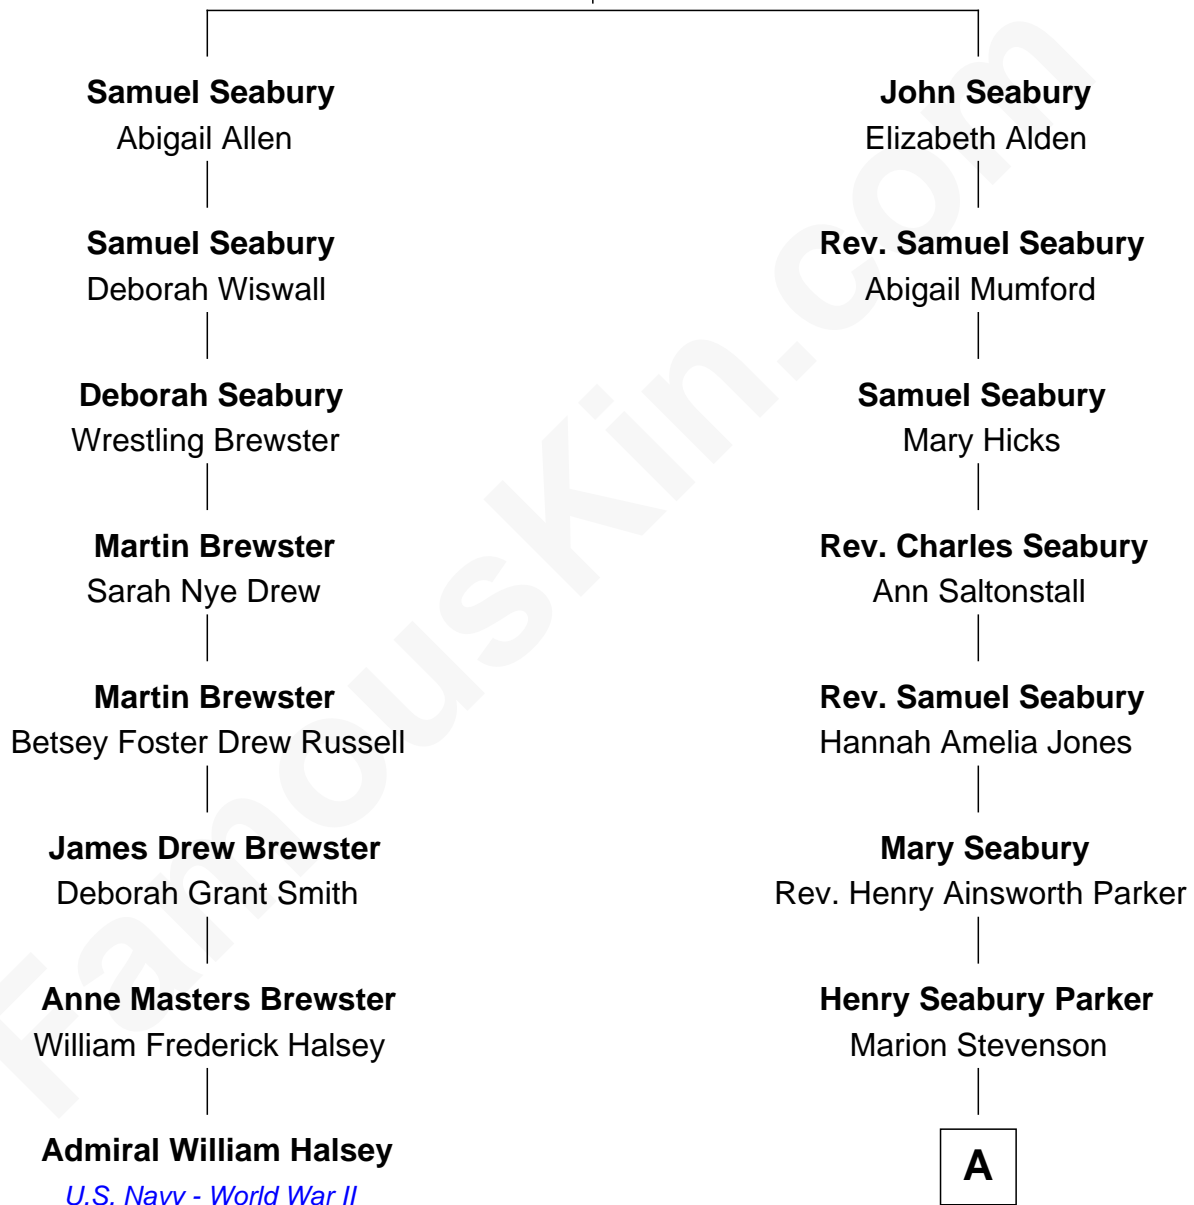

FamousKin.com Relationship Chart of

Admiral William Halsey

U.S. Navy - World War II

7th cousin 1 time removed of

Parker Stevenson

TV and Movie Actor

Samuel Seabury

Patience Kemp

A

Richard Stevenson Parker

Sarah Meade Price

Parker Stevenson

TV and Movie Actor

FamousKin.com