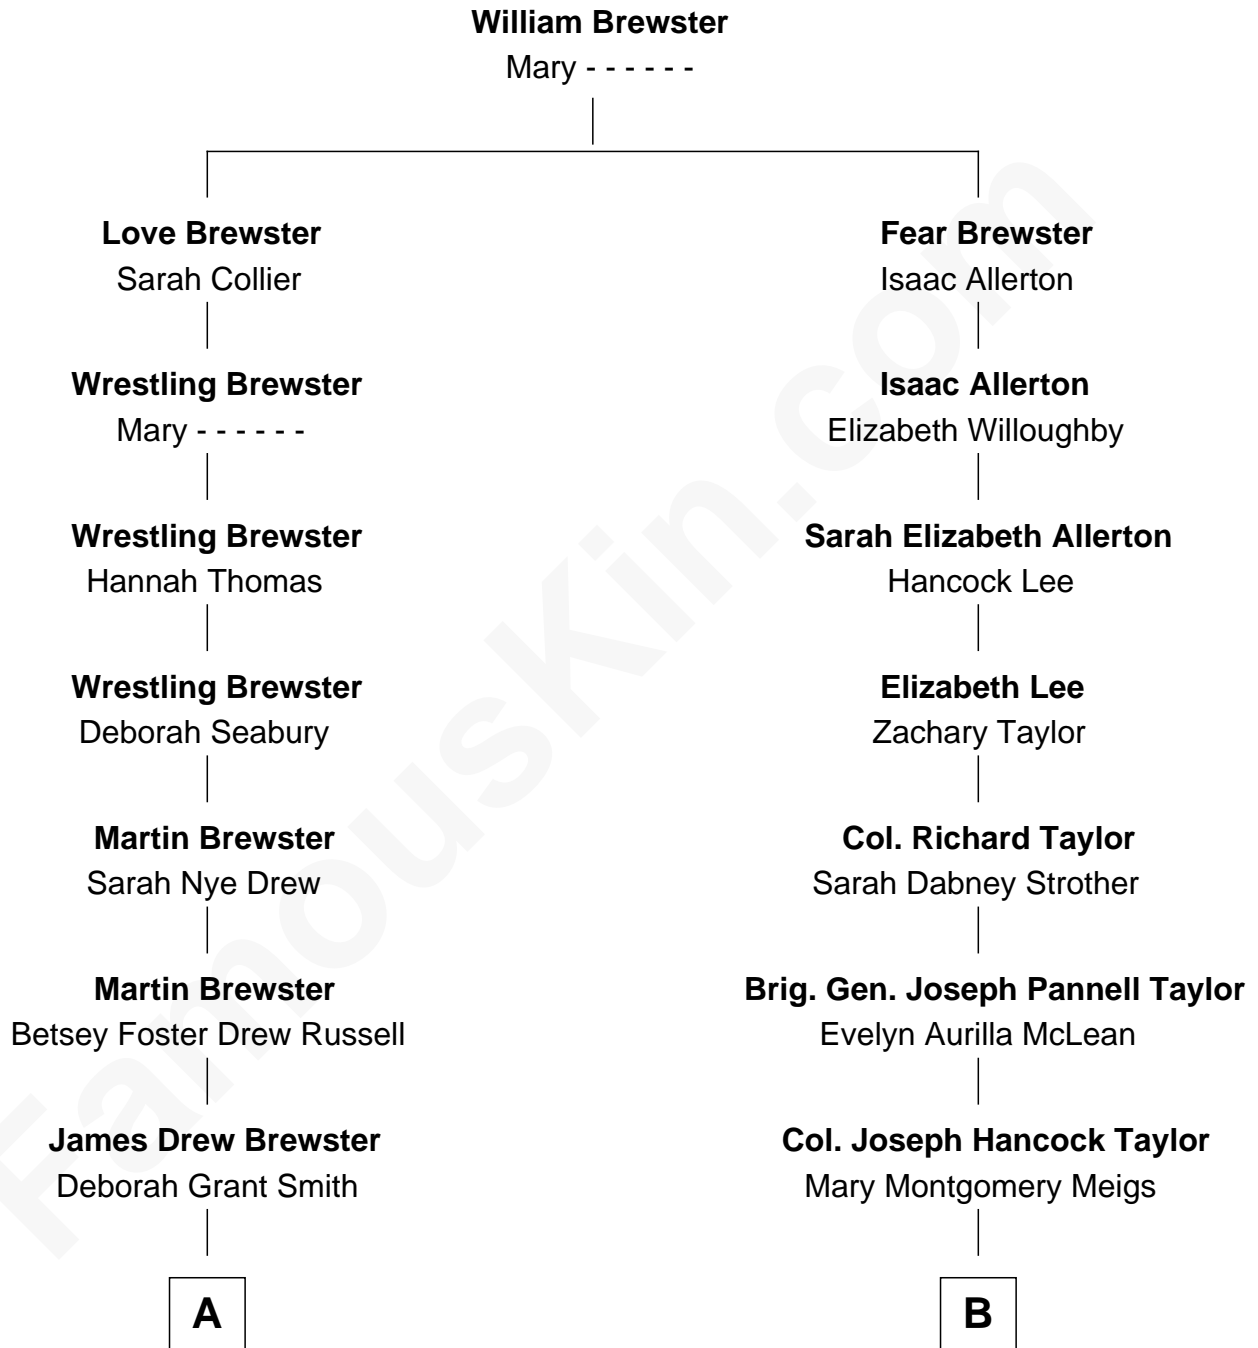

FamousKin.com
Relationship Chart of
Admiral William Halsey
U.S. Navy - World War II

8th cousin 2 times removed of
Parker Stevenson
TV and Movie Actor

A

Anne Masters Brewster
William Frederick Halsey

Admiral William Halsey
U.S. Navy - World War II

B

Evelyn Taylor
Eli Kirk Price

Philip Price
Sarah Meade Harrison

Sarah Meade Price
Richard Stevenson Parker

Parker Stevenson
TV and Movie Actor

FamousKin.com