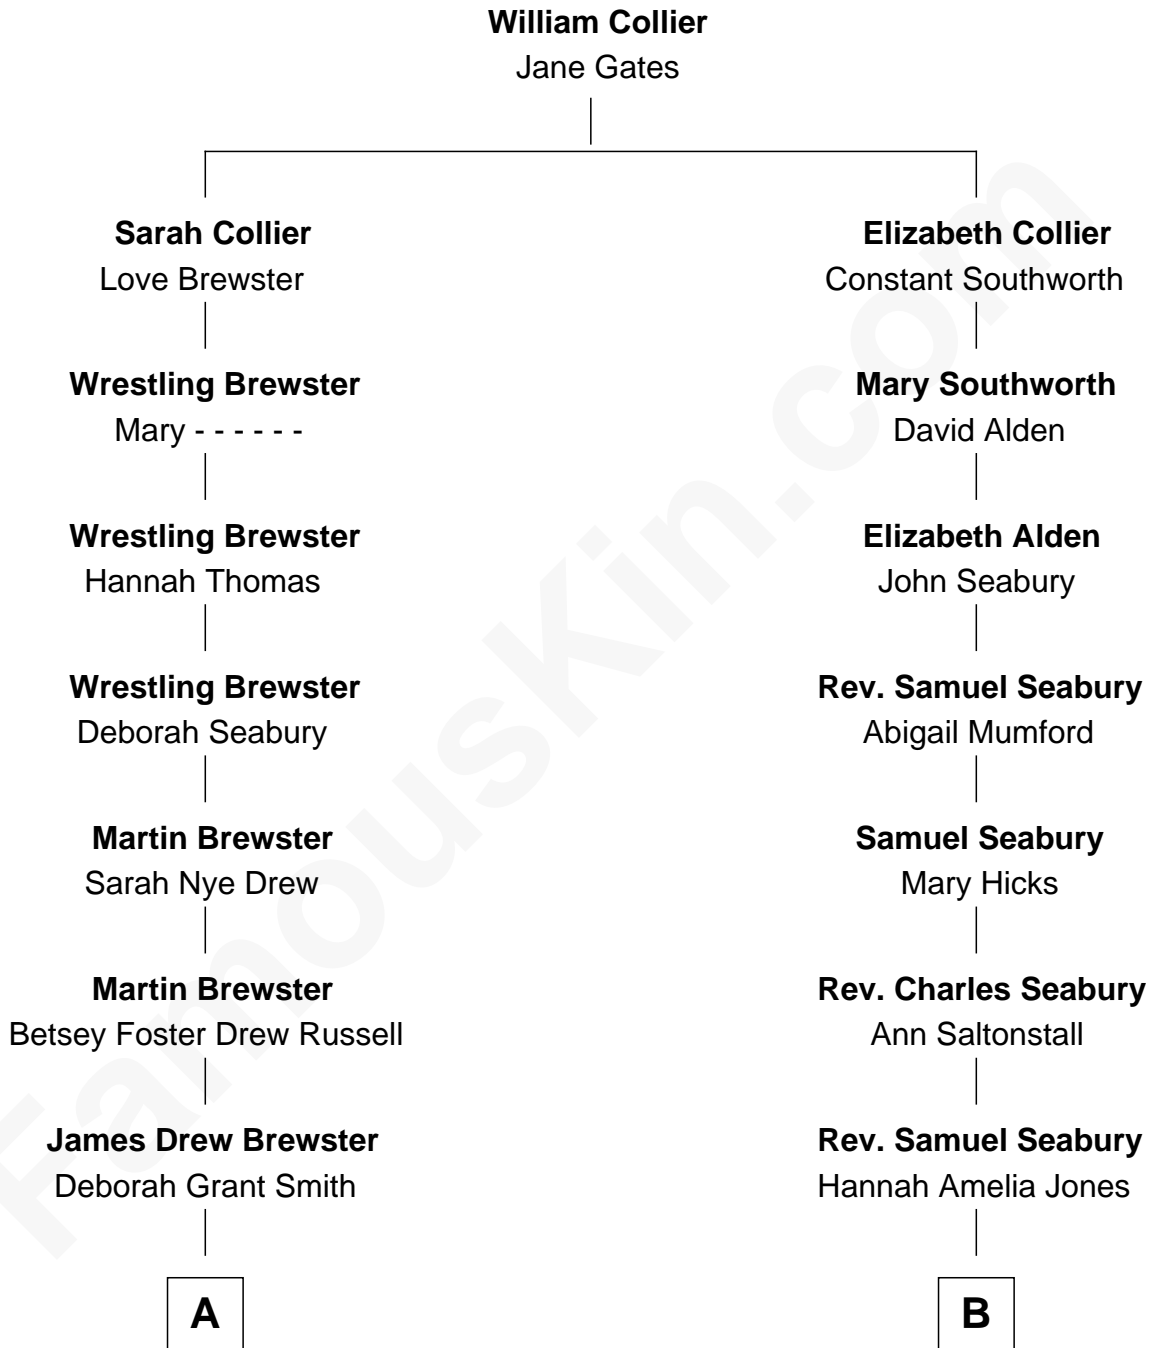

FamousKin.com Relationship Chart of

Admiral William Halsey

U.S. Navy - World War II

8th cousin 2 times removed of

Parker Stevenson

TV and Movie Actor

A

Anne Masters Brewster
William Frederick Halsey

Admiral William Halsey
U.S. Navy - World War II

B

Mary Seabury
Rev. Henry Ainsworth Parker

Henry Seabury Parker
Marion Stevenson

Richard Stevenson Parker
Sarah Meade Price

Parker Stevenson
TV and Movie Actor