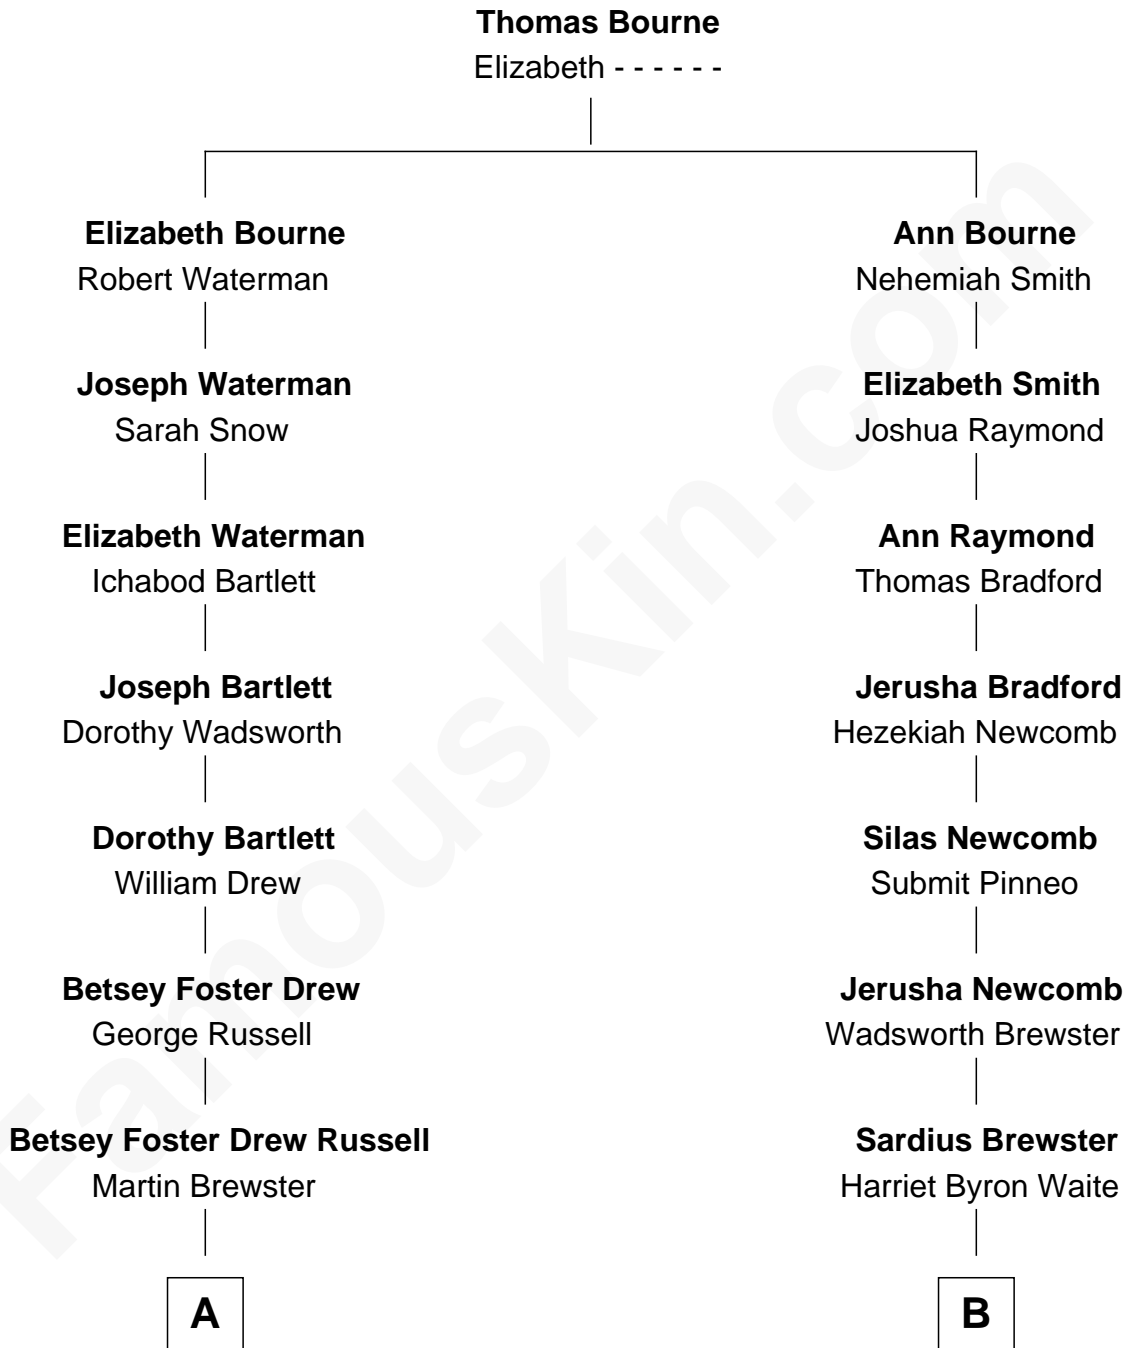

FamousKin.com Relationship Chart of

Admiral William Halsey

U.S. Navy - World War II

9th cousin 2 times removed of

Diane Brewster

TV and Movie Actress

A

James Drew Brewster

Deborah Grant Smith

Anne Masters Brewster

William Frederick Halsey

Admiral William Halsey

U.S. Navy - World War II

B

Waite Wadsworth Brewster

Abbey Turney Seeley

Arthur Seeley Brewster

Annie Harriet Byard

Reginald Raymond Brewster

Grace Anna Sloane

Phillip Sloane Brewster

Geraldine Craddock

Diane Brewster

TV and Movie Actress