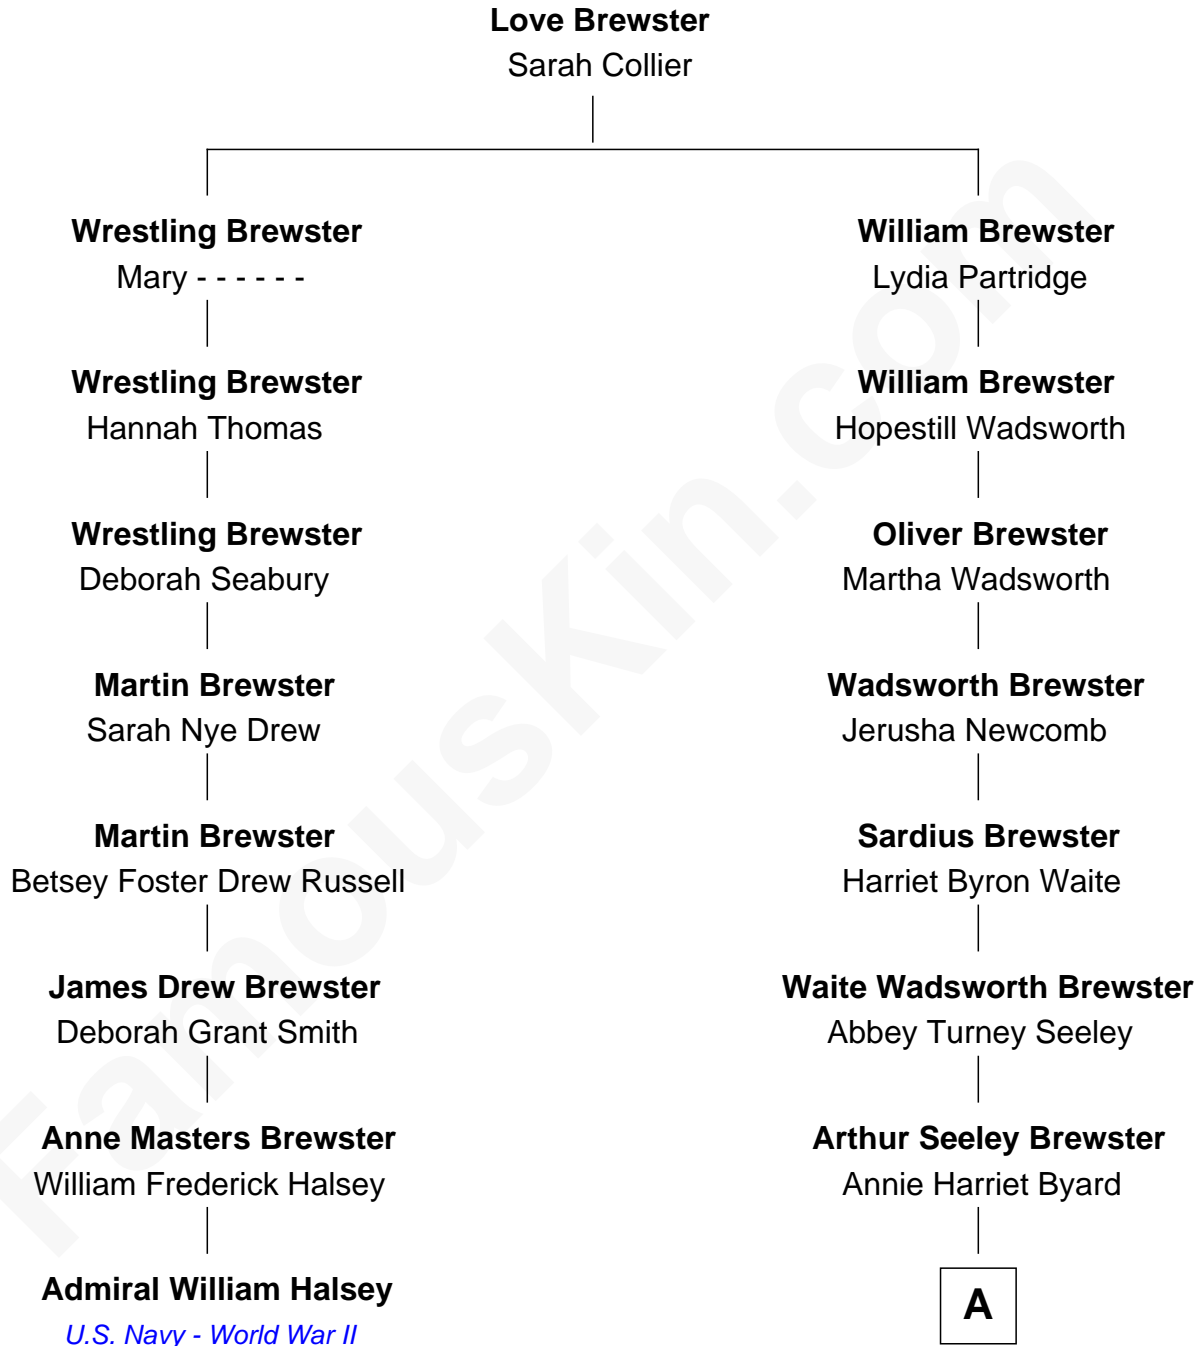

FamousKin.com
Relationship Chart of
Admiral William Halsey
U.S. Navy - World War II

7th cousin 2 times removed of

Diane Brewster
TV and Movie Actress

A

—
Reginald Raymond Brewster

Grace Anna Sloane

—
Phillip Sloane Brewster

Geraldine Craddock

—
Diane Brewster

TV and Movie Actress

FamousKin.com