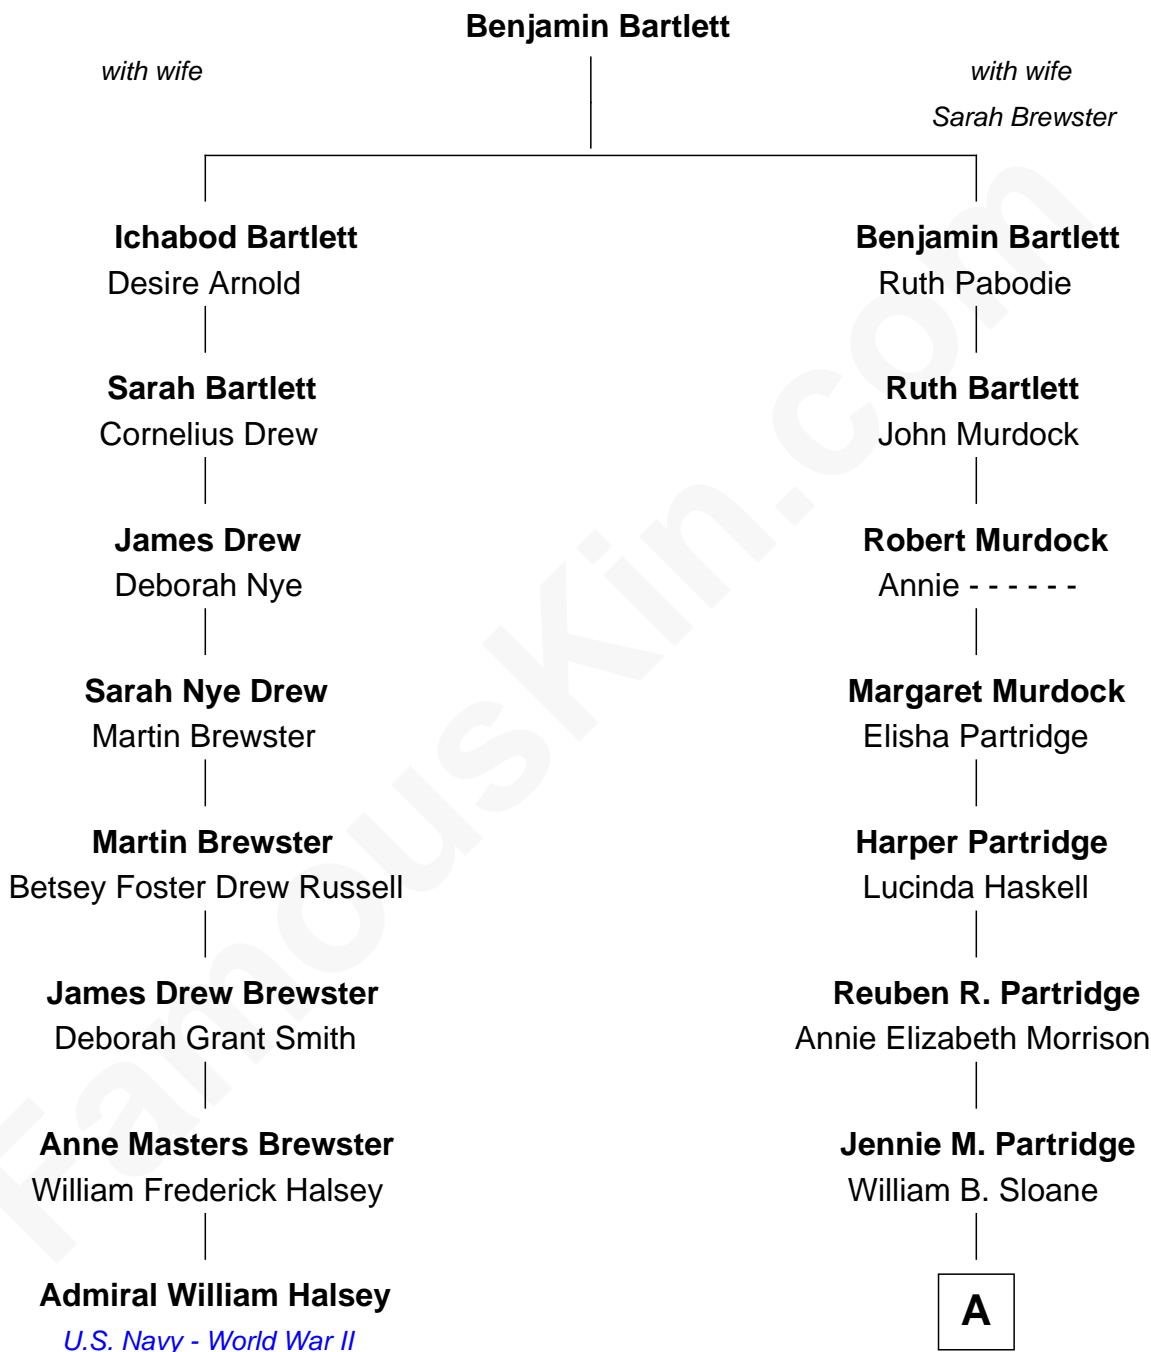

FamousKin.com
Relationship Chart of
Admiral William Halsey
U.S. Navy - World War II

7th cousin 2 times removed of

Diane Brewster
TV and Movie Actress

A

Grace Anna Sloane

Reginald Raymond Brewster

Phillip Sloane Brewster

Geraldine Craddock

Diane Brewster

TV and Movie Actress

FamousKin.com