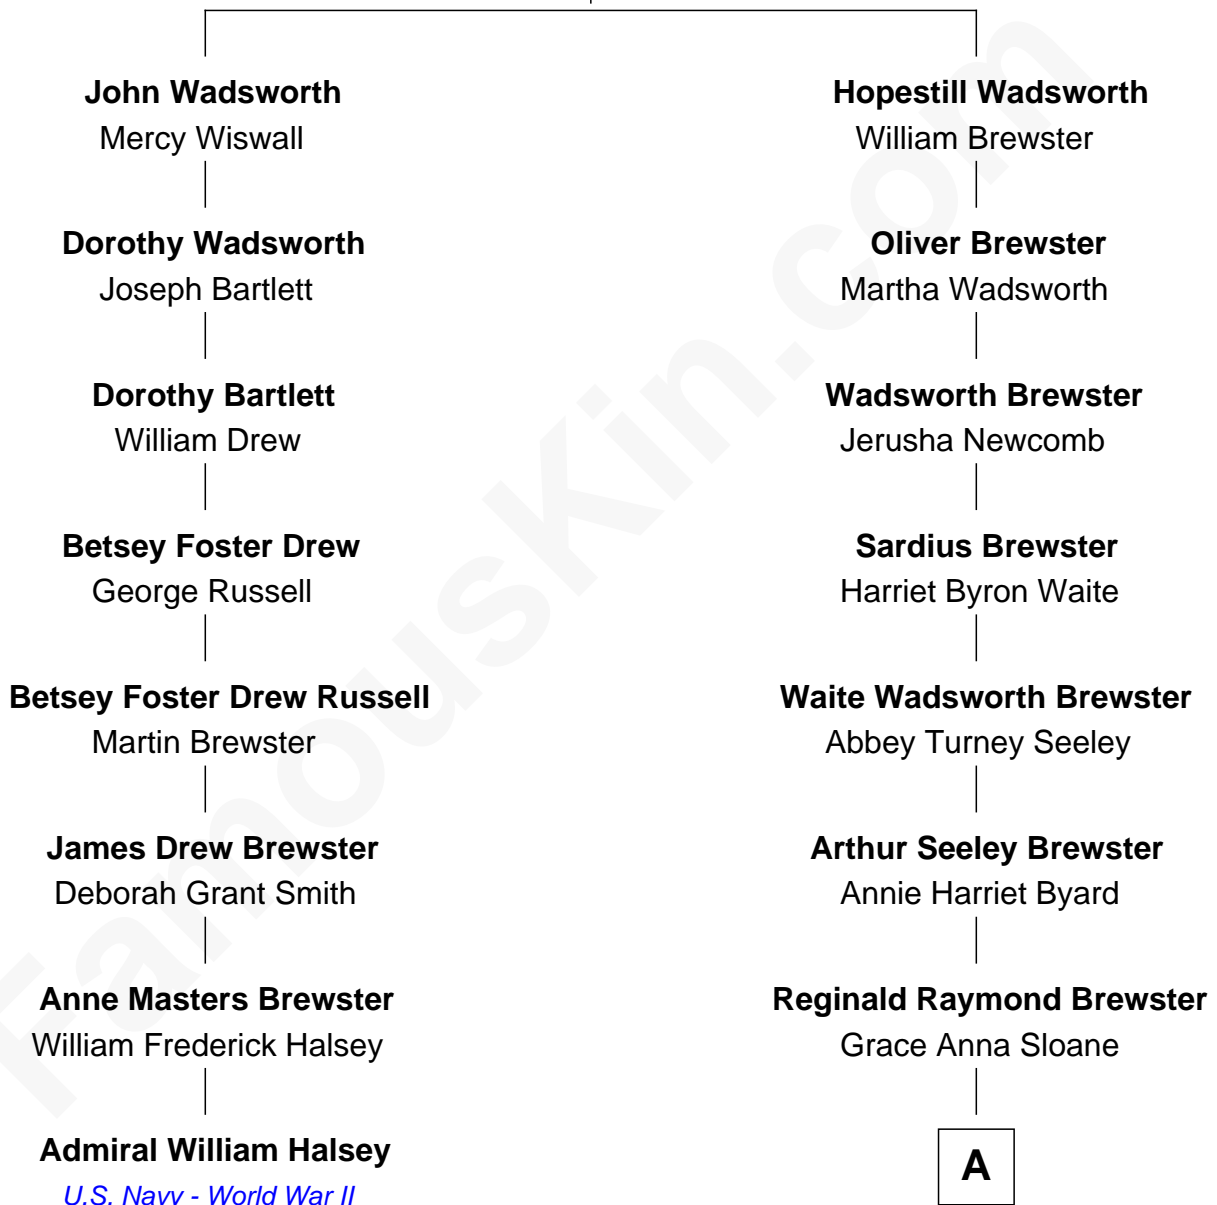

FamousKin.com Relationship Chart of

Admiral William Halsey

U.S. Navy - World War II

7th cousin 1 time removed of

Diane Brewster

TV and Movie Actress

John Wadsworth

Abigail Andrews

A

|
Phillip Sloane Brewster

Geraldine Craddock

|
Diane Brewster

TV and Movie Actress

FamousKin.com