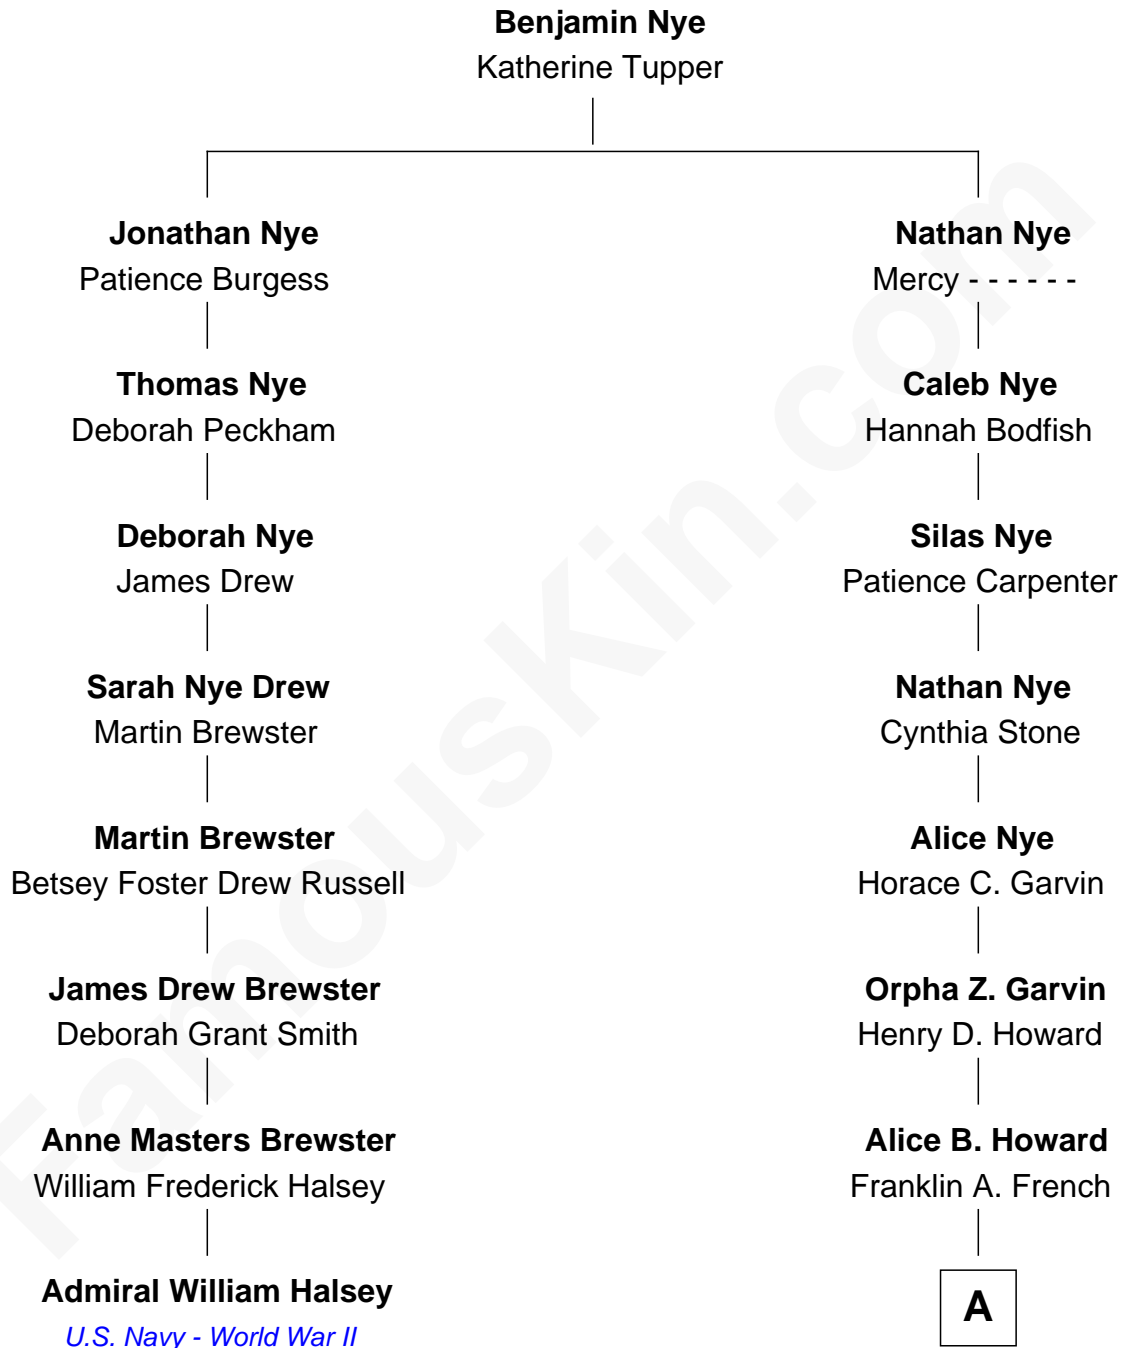

FamousKin.com
Relationship Chart of
Admiral William Halsey
U.S. Navy - World War II

7th cousin 4 times removed of

Taylor Lautner
TV and Movie Actor

A

Ruth French

John Giles Akers

Bernetta J. Akers

Howard John Pickard

Sandra Jean Pickard

Loren Joseph Lautner

Daniel Joseph Lautner

Deborah C. Bos

Taylor Lautner

TV and Movie Actor