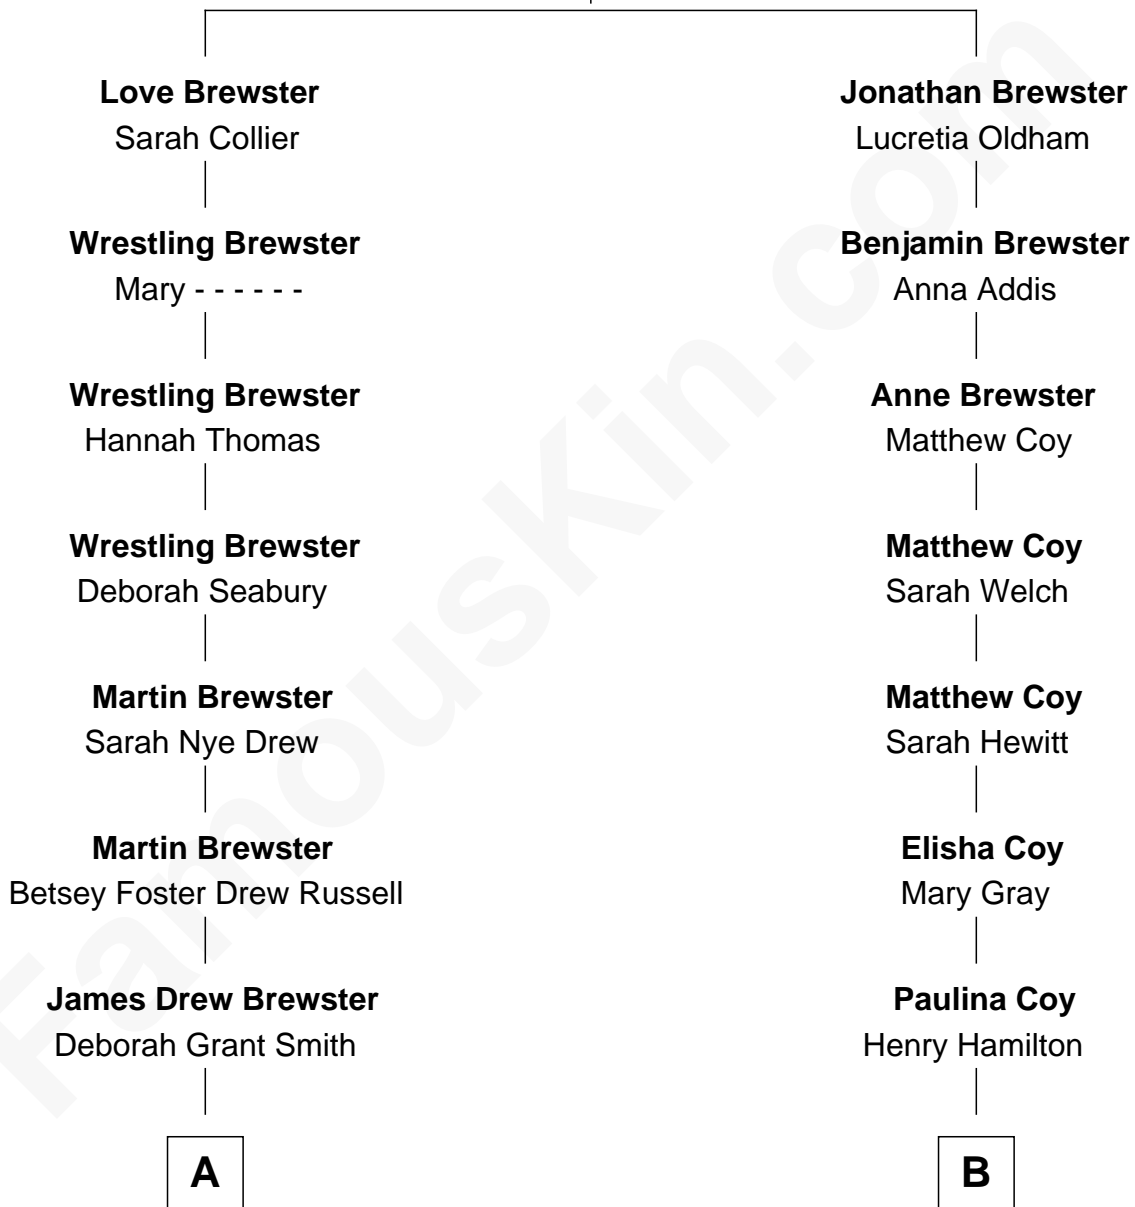

FamousKin.com Relationship Chart of

Admiral William Halsey

U.S. Navy - World War II

8th cousin 2 times removed of

William Egan

1st Governor of Alaska

William Brewster

Mary - - - - -

A

Anne Masters Brewster
William Frederick Halsey

Admiral William Halsey
U.S. Navy - World War II

B

Orpha Hamilton
James Strong

Mary Pauline Strong
William Gordon Allen

Cora Allen
William Edward Egan

William Egan
1st Governor of Alaska