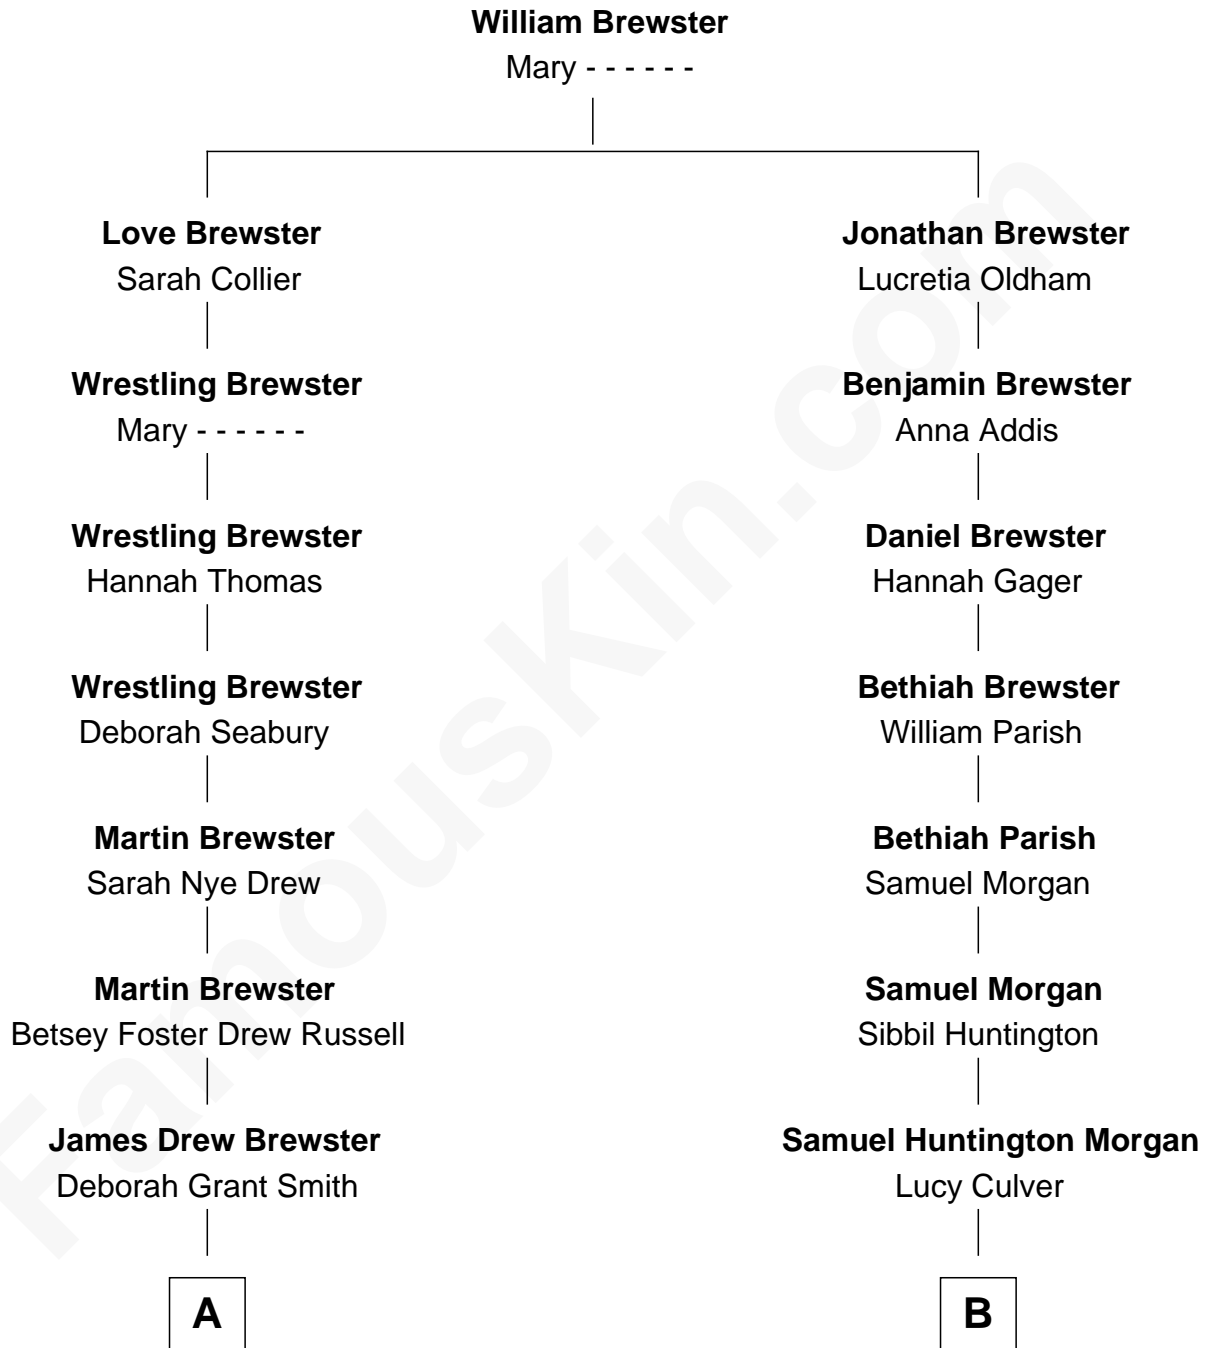

FamousKin.com Relationship Chart of

Admiral William Halsey

U.S. Navy - World War II

8th cousin 2 times removed of

Ann Morgan Guilbert

TV and Movie Actress

A

Anne Masters Brewster
William Frederick Halsey

Admiral William Halsey
U.S. Navy - World War II

B

Charles Morgan
Mary Potter Medbury

William Montrose Morgan
Isabelle Harney

Cornelia E. Morgan
Dr. Gerald Didra Guilbert

Ann Morgan Guilbert
TV and Movie Actress