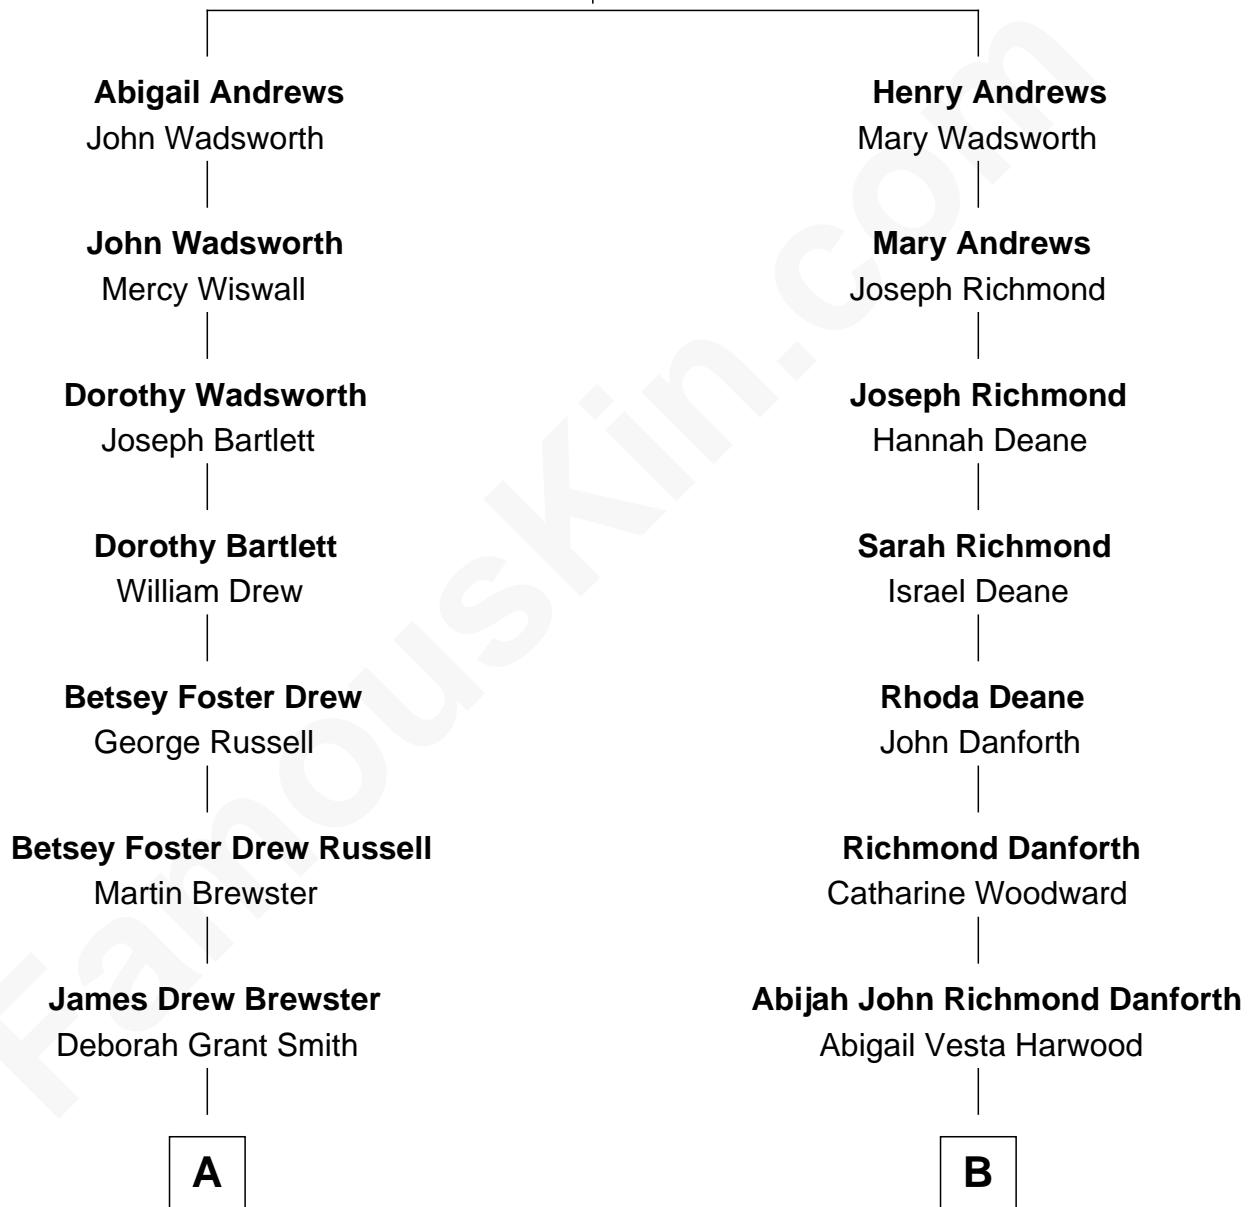

FamousKin.com
Relationship Chart of
Admiral William Halsey
U.S. Navy - World War II

8th cousin 3 times removed of
Zach Snyder
Filmmaker

Henry Andrews
 Mary - - - - -

A

Anne Masters Brewster
William Frederick Halsey

Admiral William Halsey
U.S. Navy - World War II

B

Oliver Harwood Danforth
Sarah M. Hills

Jennie Minerva Danforth
John Batchelder Manley

Helen Danforth Manley
Dr. Edgar Earl Reeves

Marsha Manley Reeves
Charles Edward Snyder