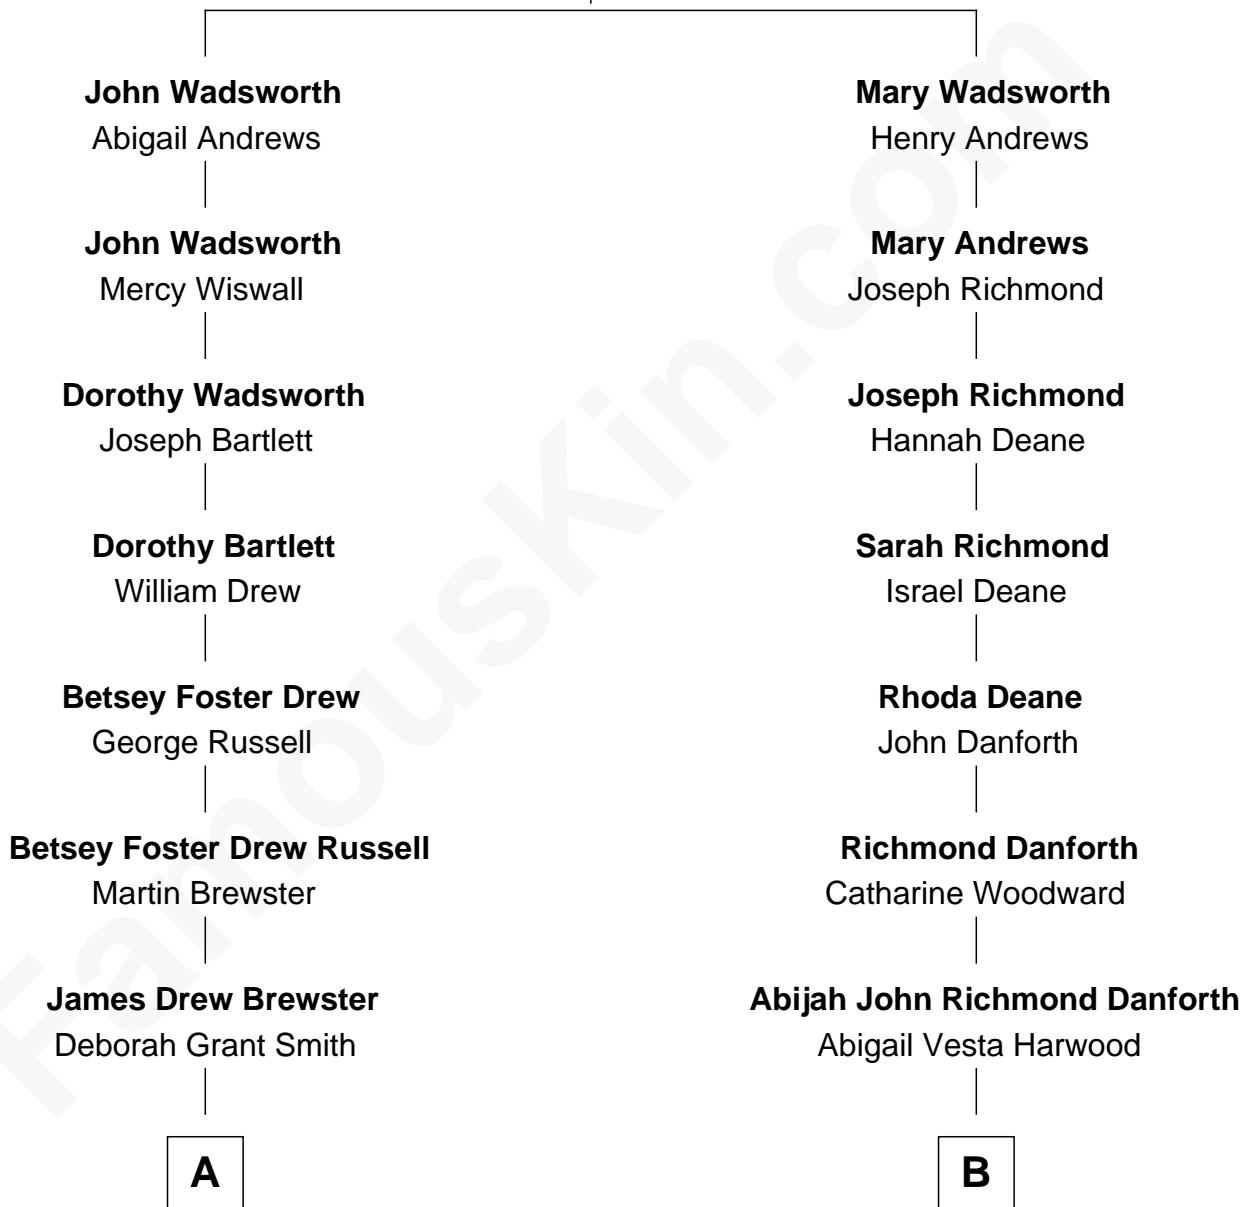

FamousKin.com Relationship Chart of

Admiral William Halsey

U.S. Navy - World War II

8th cousin 3 times removed of

Zach Snyder

Filmmaker

Christopher Wadsworth

Grace - - - - -

A

Anne Masters Brewster
William Frederick Halsey

Admiral William Halsey
U.S. Navy - World War II

B

Oliver Harwood Danforth
Sarah M. Hills

Jennie Minerva Danforth
John Batchelder Manley

Helen Danforth Manley
Dr. Edgar Earl Reeves