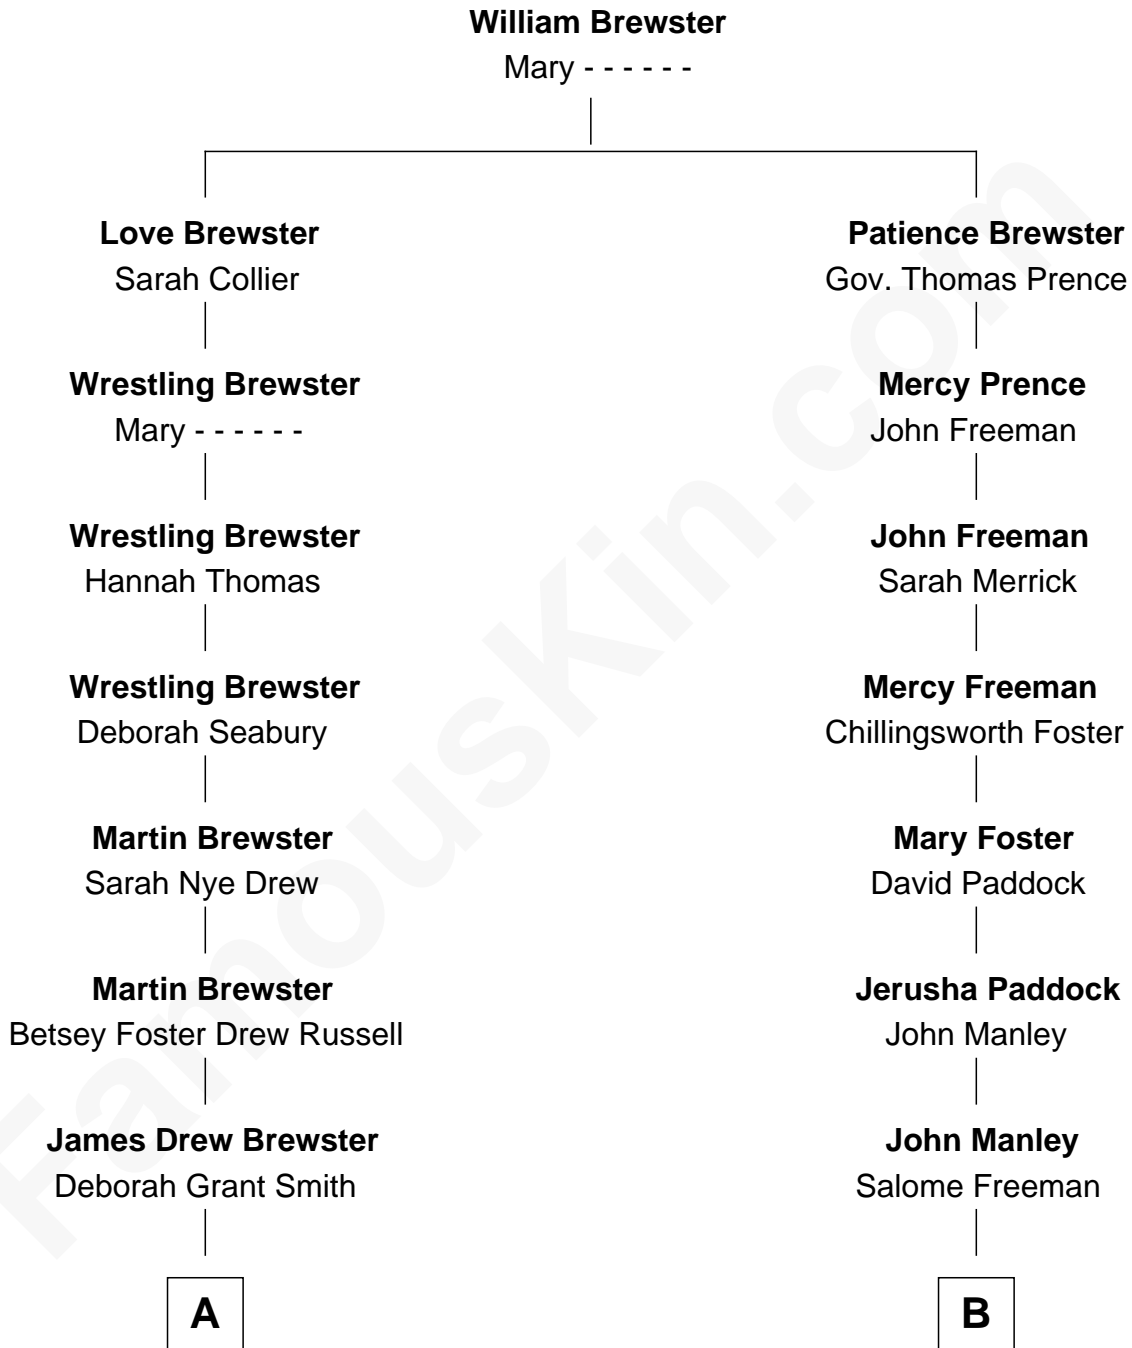

FamousKin.com
Relationship Chart of
Admiral William Halsey
U.S. Navy - World War II

8th cousin 4 times removed of
Zach Snyder
Filmmaker

A

Anne Masters Brewster
William Frederick Halsey

Admiral William Halsey
U.S. Navy - World War II

B

Thomas Manley
Mahala Batchelder

John Batchelder Manley
Ellen Biscoe Lord

John Batchelder Manley
Jennie Minerva Danforth

Helen Danforth Manley
Dr. Edgar Earl Reeves

Marsha Manley Reeves
Charles Edward Snyder