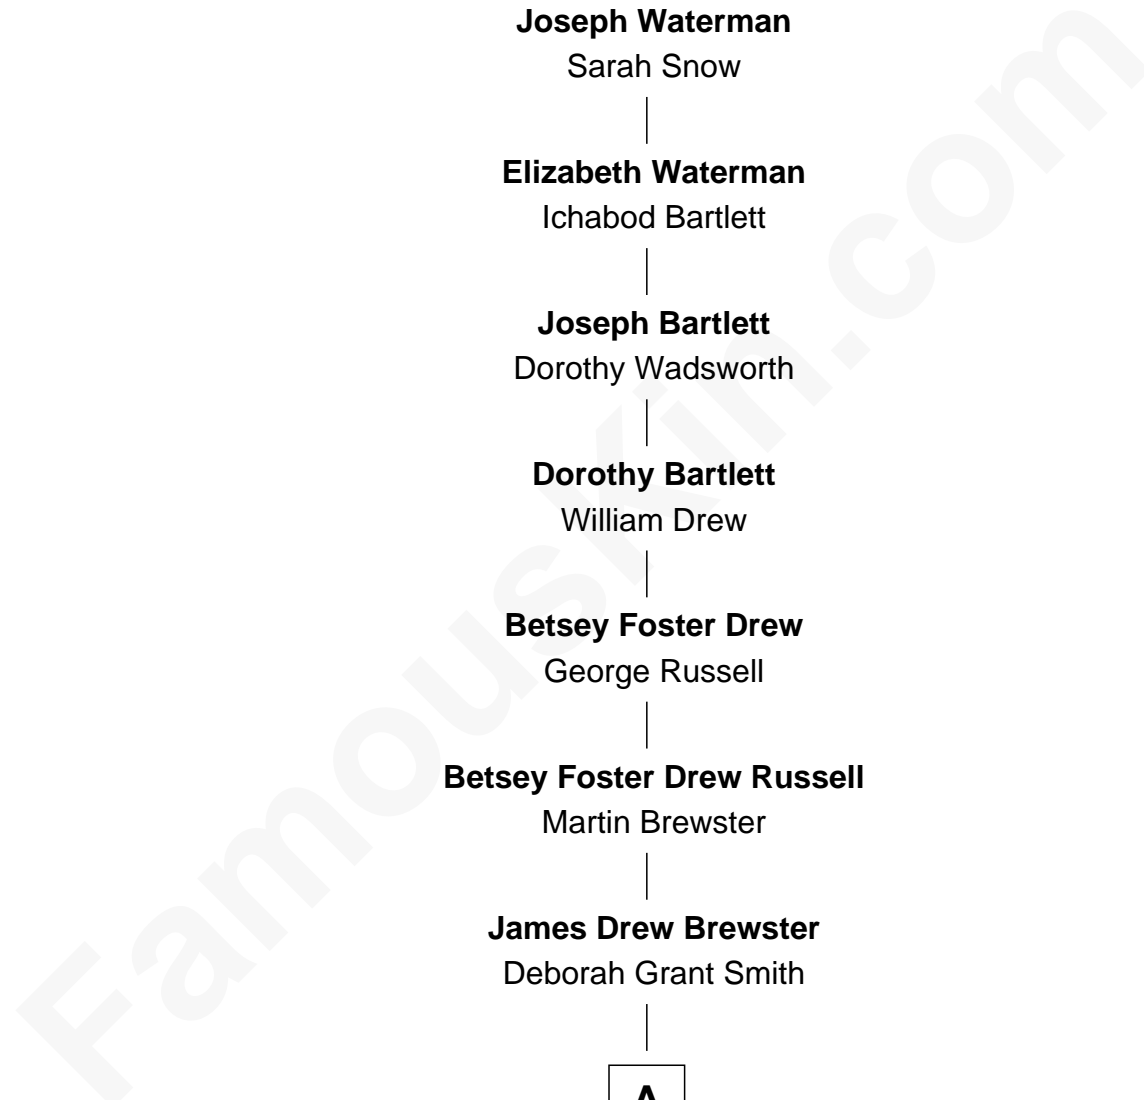

FamousKin.com Relationship Chart of

Admiral William Halsey

U.S. Navy - World War II

7th Great-grandson of

Robert Waterman

(unk - 1652) Great Migration Immigrant 1638

Robert Waterman

Elizabeth Bourne

Joseph Waterman

Sarah Snow

Elizabeth Waterman

Ichabod Bartlett

Joseph Bartlett

Dorothy Wadsworth

Dorothy Bartlett

William Drew

Betsey Foster Drew

George Russell

Betsey Foster Drew Russell

Martin Brewster

James Drew Brewster

Deborah Grant Smith

A

A

—
Anne Masters Brewster

William Frederick Halsey

—
Admiral William Halsey

U.S. Navy - World War II

FamousKin.com