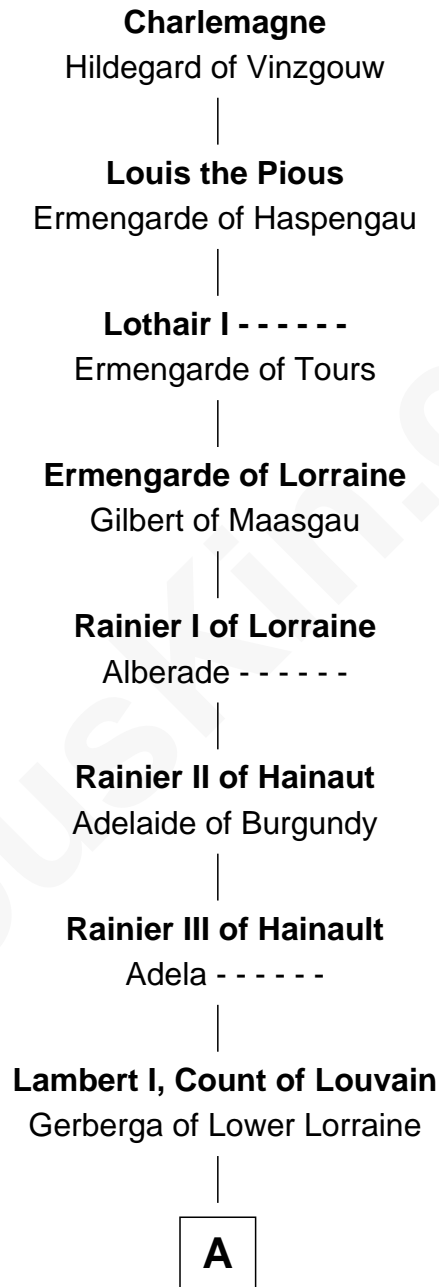

FamousKin.com Relationship Chart of

Admiral William Halsey

U.S. Navy - World War II

36th Great-grandson of

Charlemagne

King of the Franks

A

Mathilde of Louvain
Eustace I of Boulogne

Lambert II of Lens
Adelaide of Normandy

Judith of Lens
Waltheof II of Northumbria

Maud of Northumberland
David I, King of Scotland

Henry of Huntingdon
Ada de Warenne

William I, King of Scotland
----- Avenal