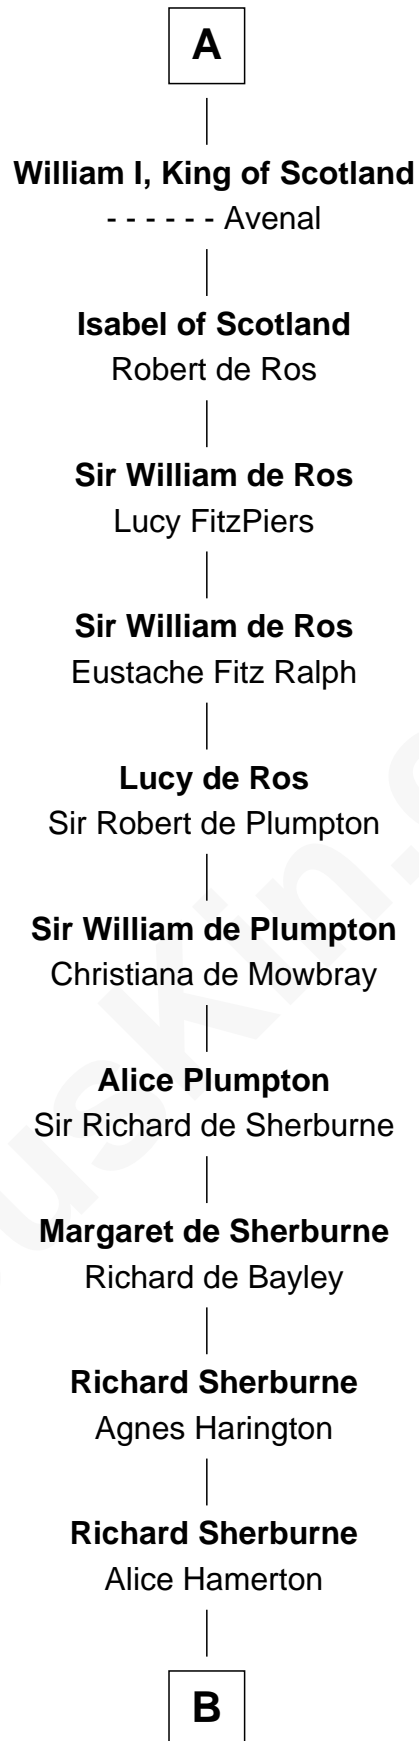

# FamousKin.com Relationship Chart of

**Admiral William Halsey**

*U.S. Navy - World War II*

31st Great-grandson of

**King Robert I**

*King of France*

**B**

**Agnes Sherburne**

Henry Rushton

**Nicholas Rushton**

Margaret Radcliffe

**Agnes Rushton**

Richard Worthington

**Peter Worthington**

Isabel Anderton

**Isabel Worthington**

Robert Worden

**Peter Worden**

Mrs. Margaret Grice Wall

**Peter Worden**

Mary - - - - -

**Mary Worden**

John Burgess

**Patience Burgess**

Jonathan Nye

**Thomas Nye**

Deborah Peckham

**C**

**C**

**Deborah Nye**

James Drew

**Sarah Nye Drew**