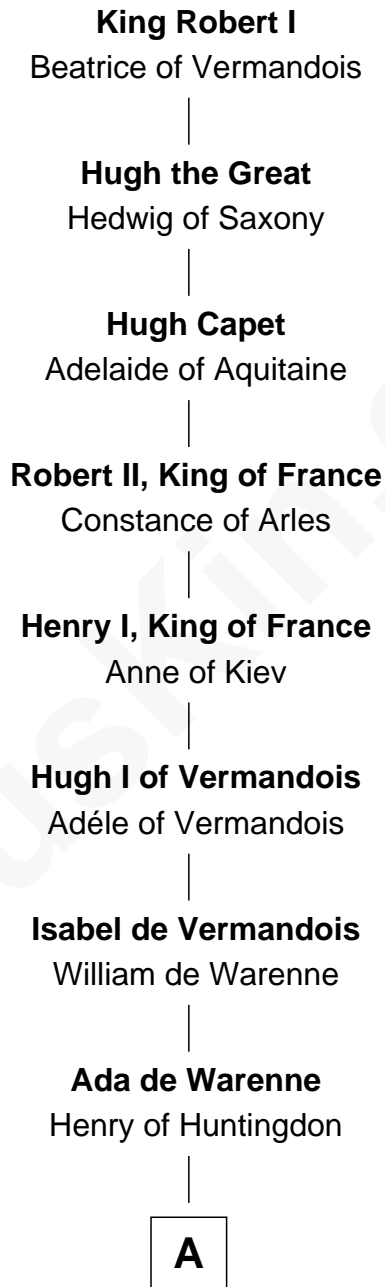

# FamousKin.com Relationship Chart of

**Admiral William Halsey**

*U.S. Navy - World War II*

31st Great-grandson of

**King Robert I**

*King of France*

**B**

**Agnes Sherburne**

Henry Rushton

**Nicholas Rushton**

Margaret Radcliffe

**Agnes Rushton**

Richard Worthington

**Peter Worthington**

Isabel Anderton

**Isabel Worthington**

Robert Worden

**Peter Worden**

Mrs. Margaret Grice Wall

**Peter Worden**

Mary - - - - -

**Mary Worden**

John Burgess

**Patience Burgess**