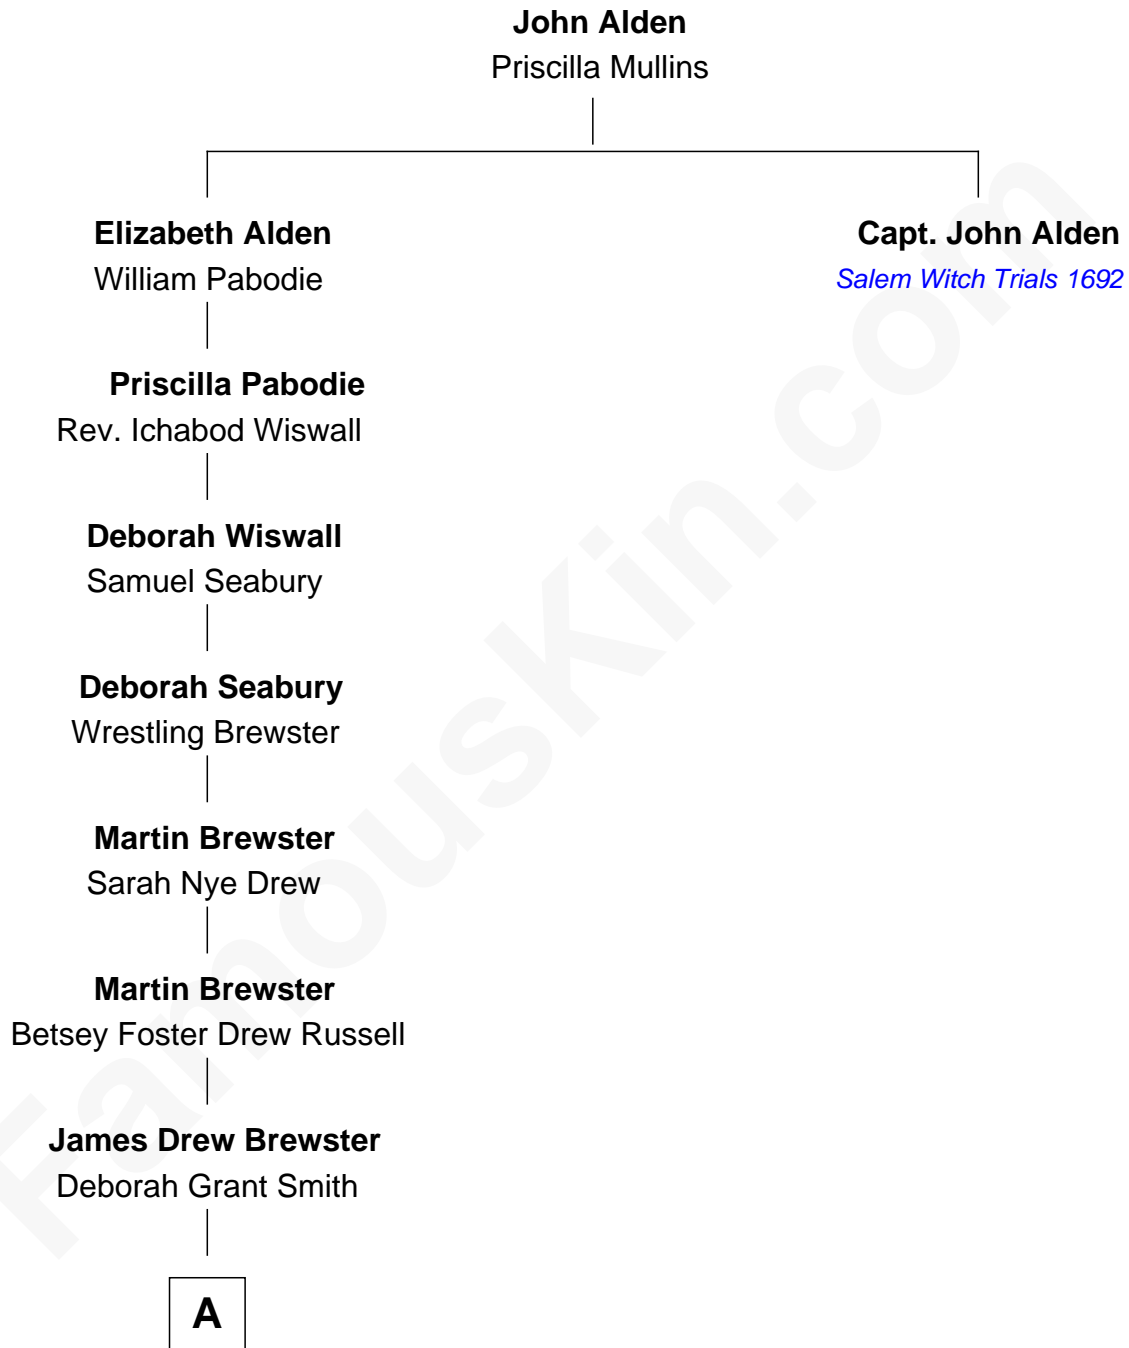

# FamousKin.com Relationship Chart of

**Admiral William Halsey**

*U.S. Navy - World War II*

6th great-grandnephew of

**Capt. John Alden**

*Accused of Witchcraft, Salem 1692*

A

—  
**Anne Masters Brewster**  
William Frederick Halsey

—  
**Admiral William Halsey**  
*U.S. Navy - World War II*

FamousKin.com