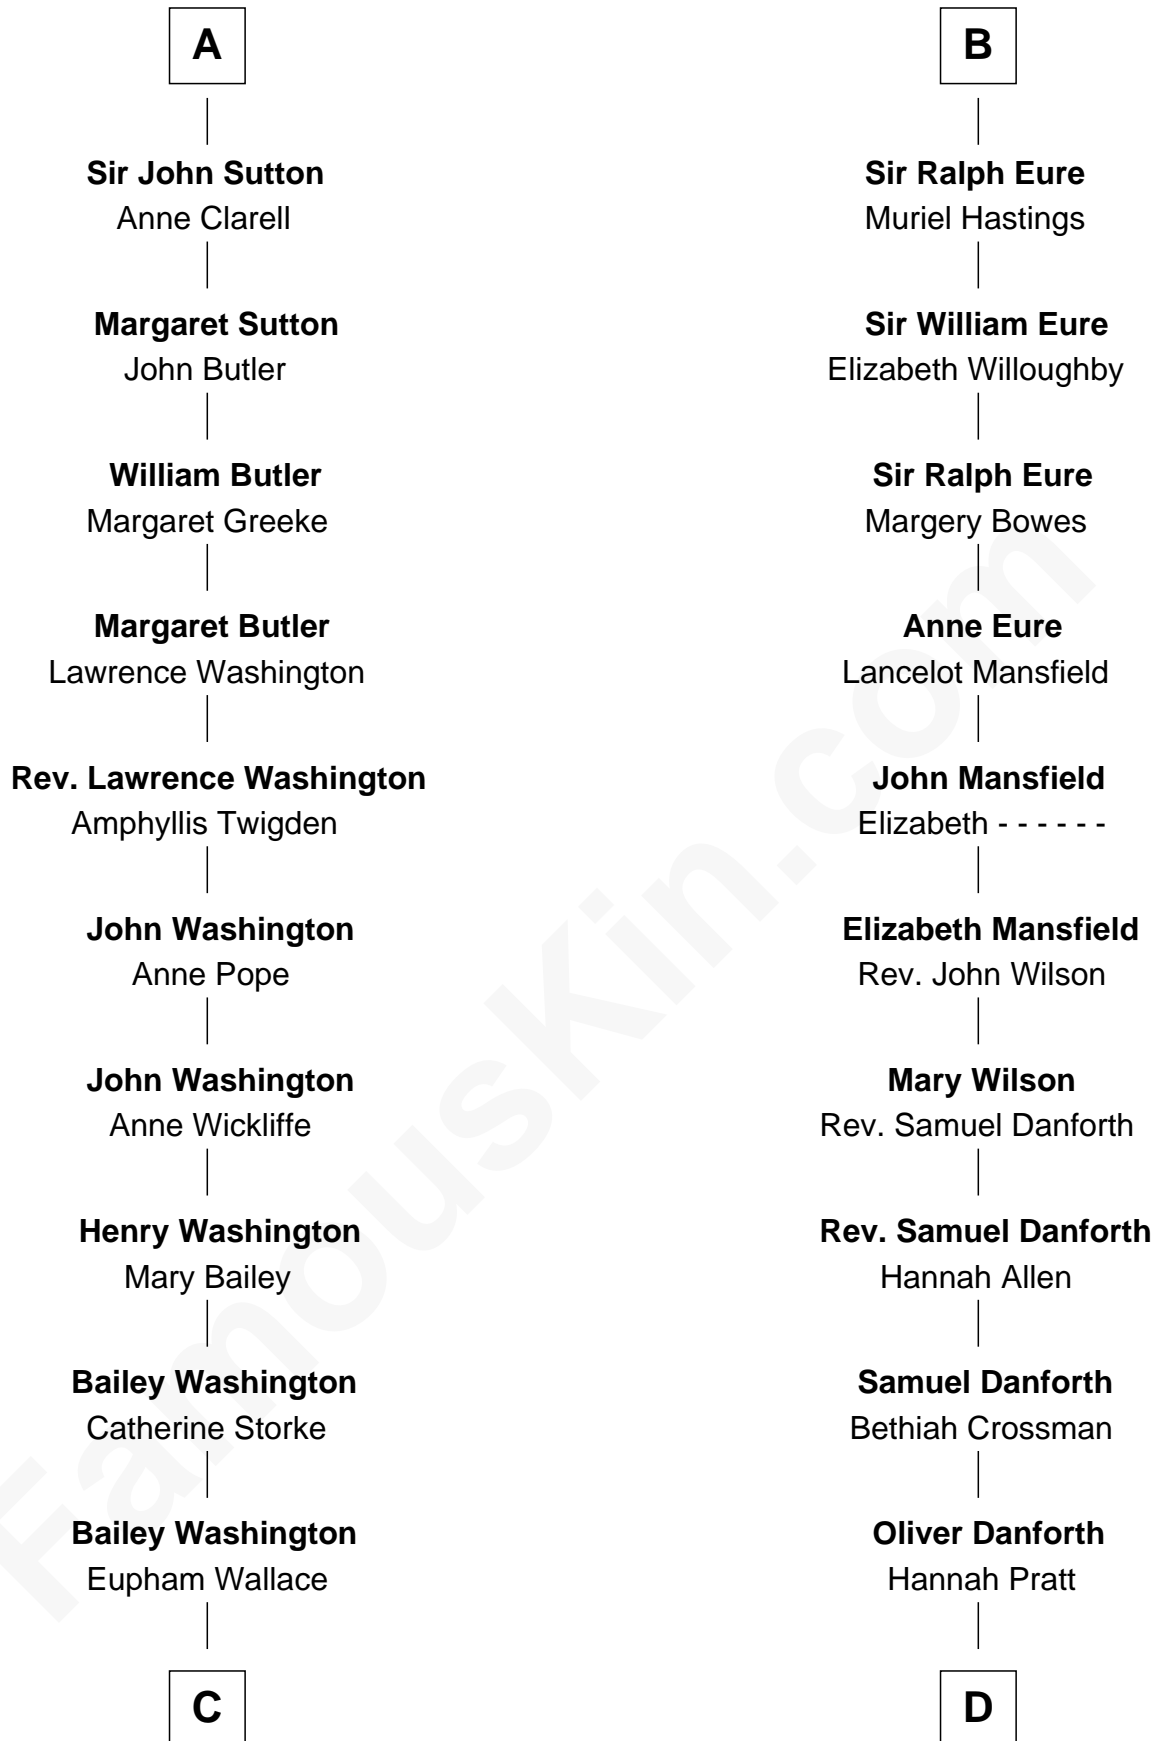

FamousKin.com Relationship Chart of

Lee Marvin

TV and Movie Actor

21st cousin of

E. C. Segar

Cartoonist (Popeye creator)

Sir Ralph de Goushill

Hawise FitzWarin

Margaret de Goushill

Sir Philip le Despencer

Sir Philip le Despencer

Joan de Cobham

Sir Philip le Despencer

Elizabeth - - - - -

Alice le Despenser

Sir John Sutton

Sir Philip le Despencer

Sir Philip le Despencer

Joan de Cobham

Sir Philip le Despencer

Elizabeth - - - - -

Sir Philip le Despencer

Elizabeth de Tibetot

Margery Despencer

Sir Roger Wentworth

Agnes Wentworth

Sir Robert Constable

Margaret Constable

Sir William Eure

B

E. C. Segar photo by [U. S. War Stamp Council](#)