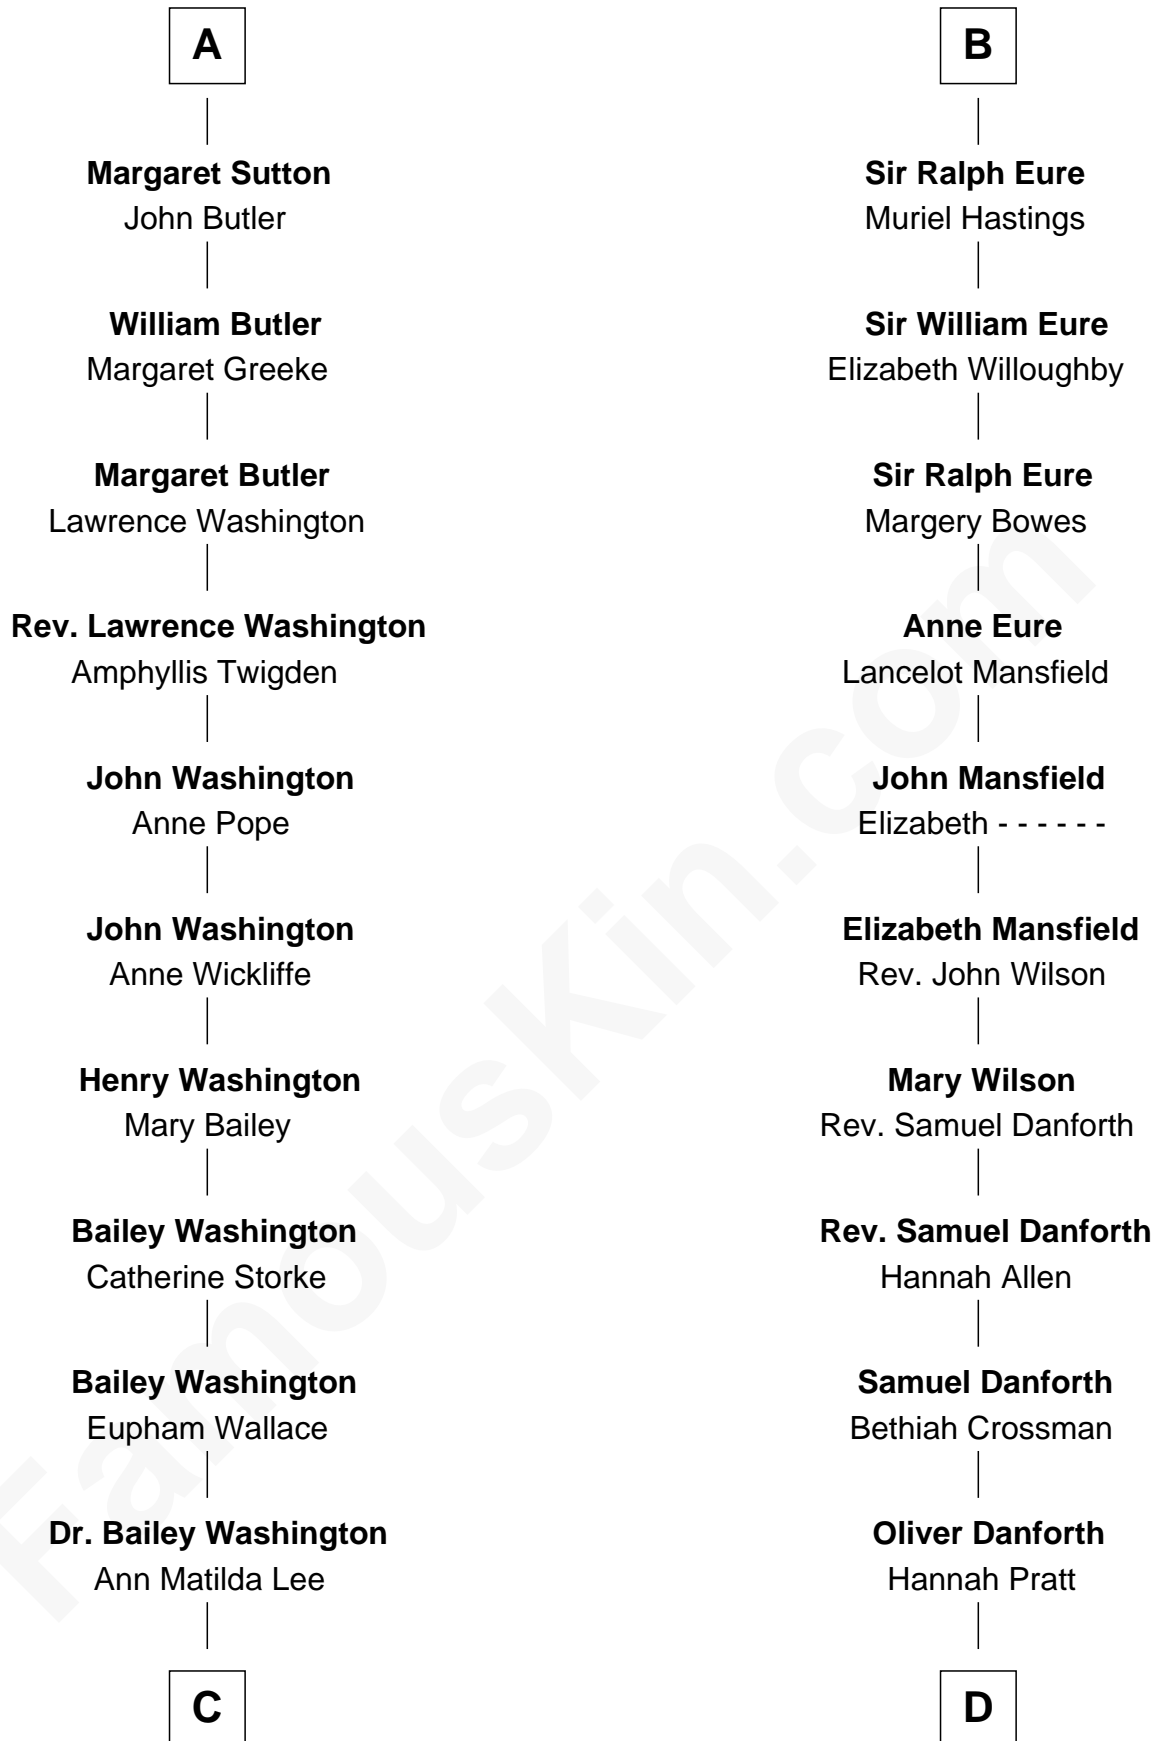

FamousKin.com Relationship Chart of

Lee Marvin

TV and Movie Actor

20th cousin 1 time removed of

E. C. Segar

Cartoonist (Popeye creator)

E. C. Segar photo by [U. S. War Stamp Council](#)