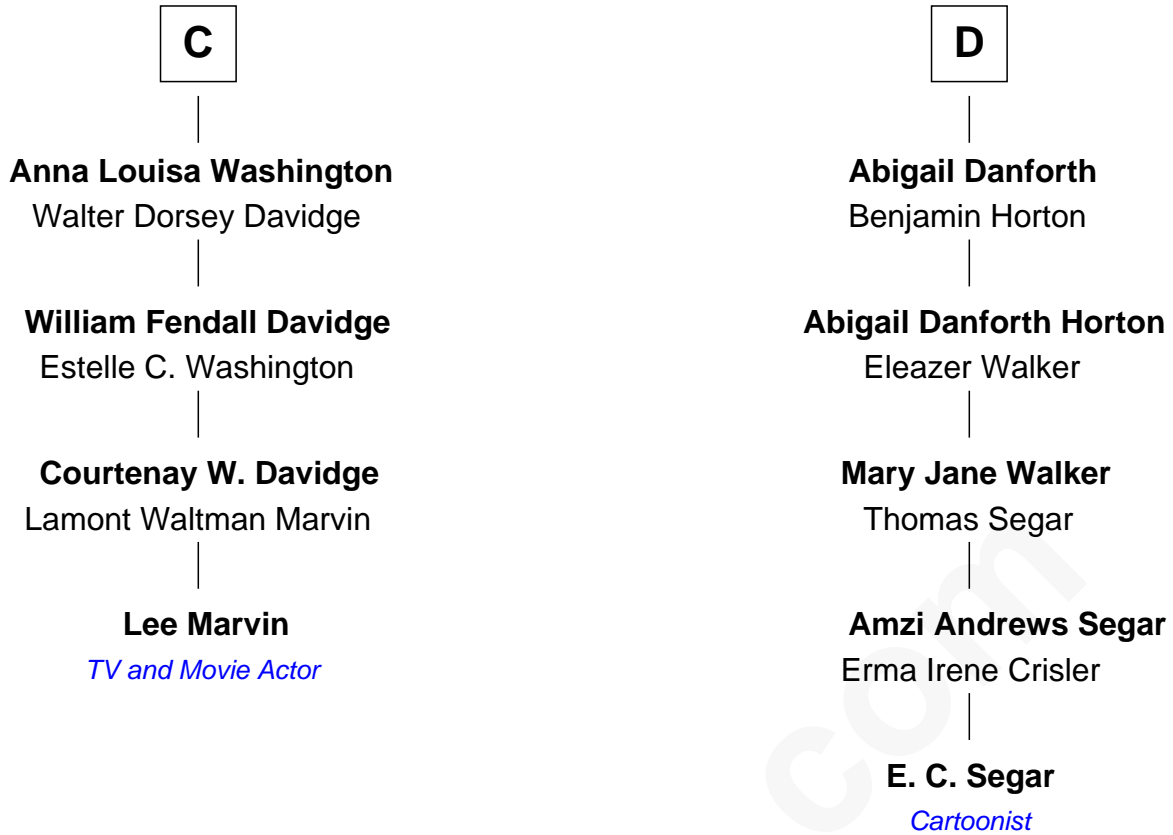

FamousKin.com Relationship Chart of

Lee Marvin

TV and Movie Actor

20th cousin 1 time removed of

E. C. Segar

Cartoonist (Popeye creator)

E. C. Segar photo by [U. S. War Stamp Council](#)