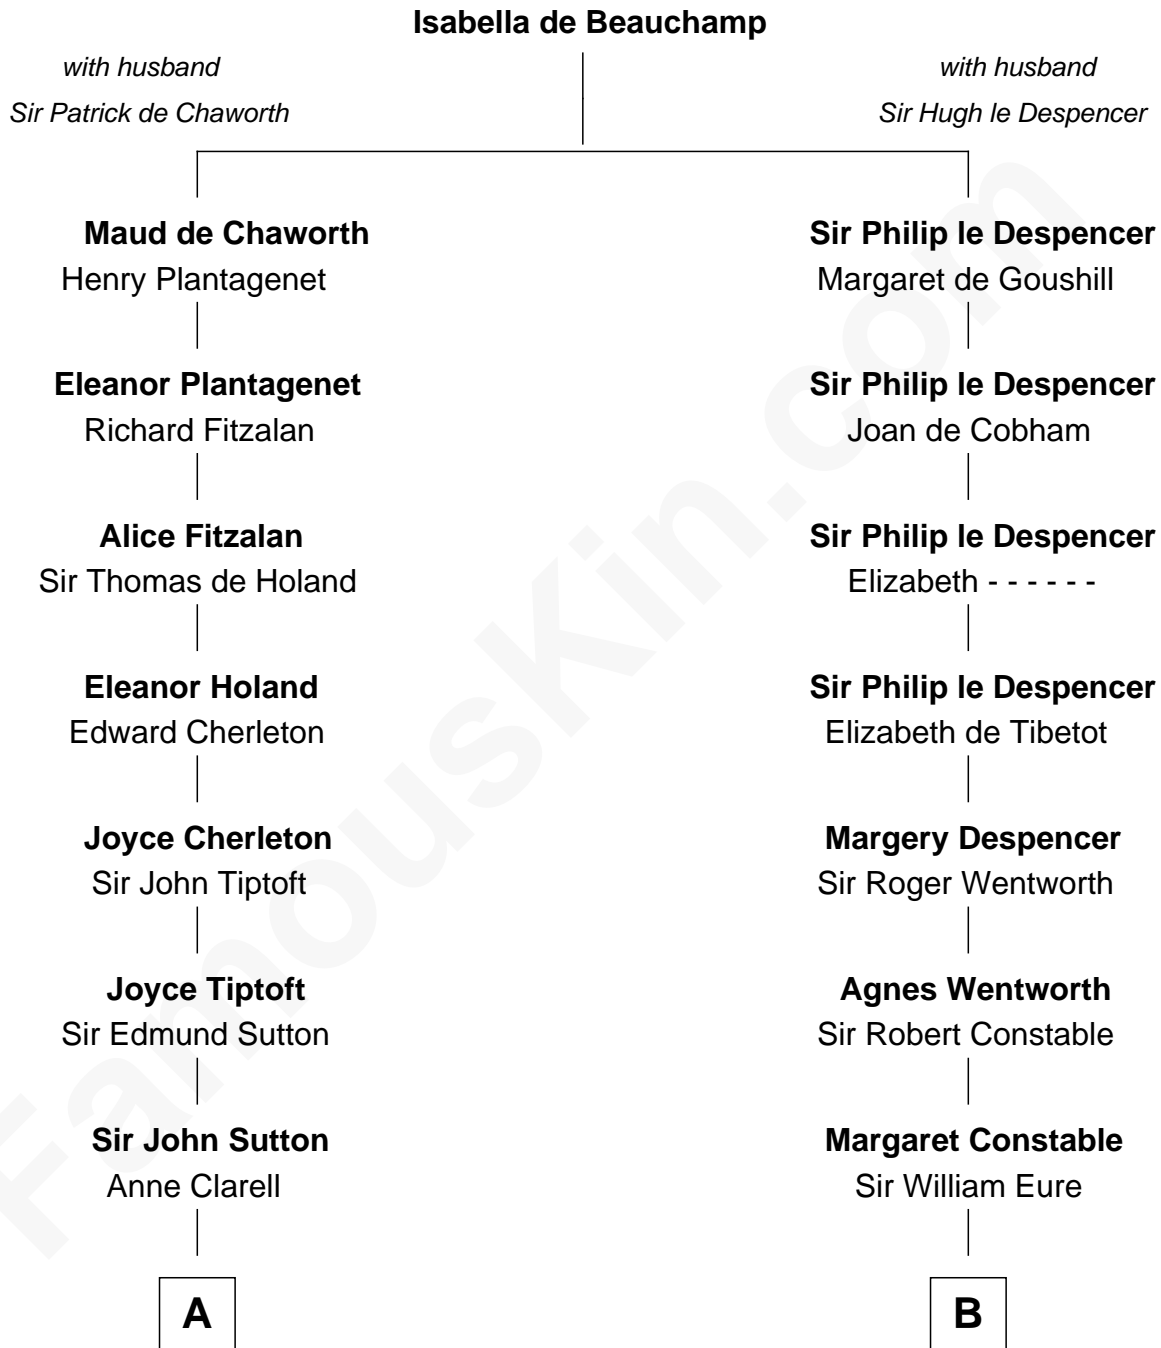

FamousKin.com Relationship Chart of

Lee Marvin

TV and Movie Actor

20th cousin 1 time removed of

E. C. Segar

Cartoonist (Popeye creator)

E. C. Segar photo by [U. S. War Stamp Council](#)