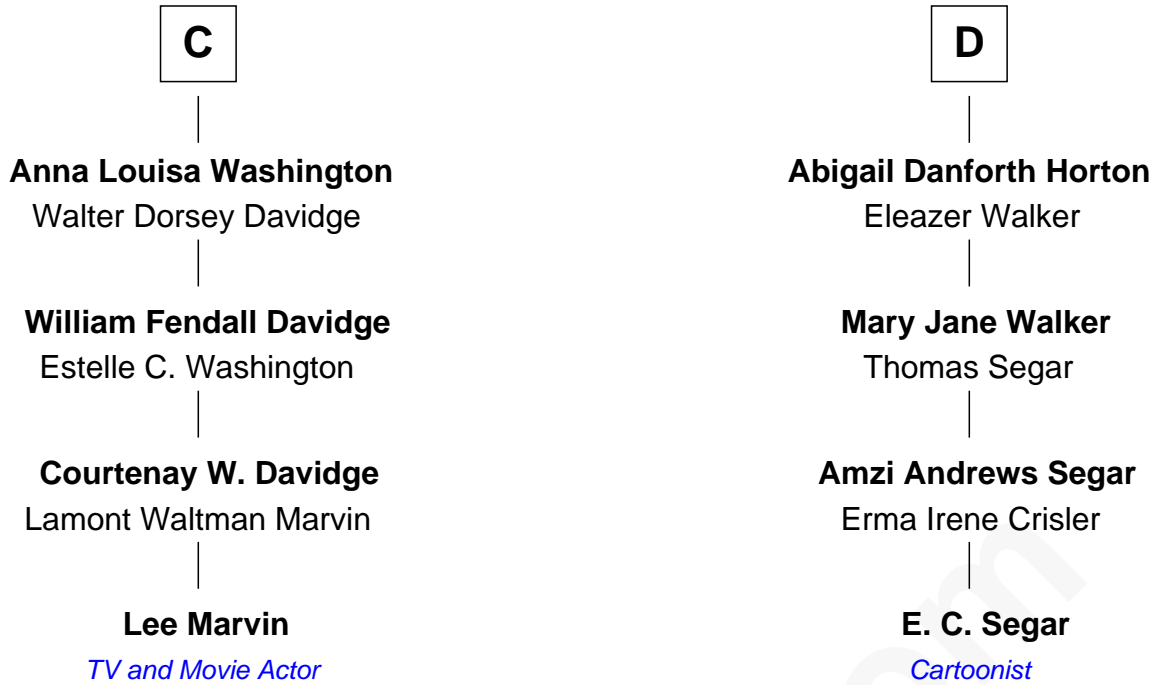

FamousKin.com Relationship Chart of

Lee Marvin

TV and Movie Actor

20th cousin of

E. C. Segar

Cartoonist (Popeye creator)

William de Montagu
Katherine de Grandison

Sibyl de Montagu
Sir Edmund Fitzalan

Philippe Fitzalan
Sir Richard Sergeaux

Elizabeth Sergeaux
Sir William Marney

Emma Marney
Sir Thomas Tyrrell

Humphrey Tyrrell
Isabel Helion

Anne Tyrrell
Sir Roger Wentworth

Margery Wentworth
John Berney

A

Philippa de Montagu
Sir Roger de Mortimer

Edmund Mortimer
Philippa Plantagenet

Elizabeth Mortimer
Sir Henry Percy

Elizabeth Percy
Sir John Clifford

Thomas Clifford
Joan Dacre

John Clifford
Margaret Bromflete

Henry Clifford
Anne St. John

B

E. C. Segar photo by [U. S. War Stamp Council](#)