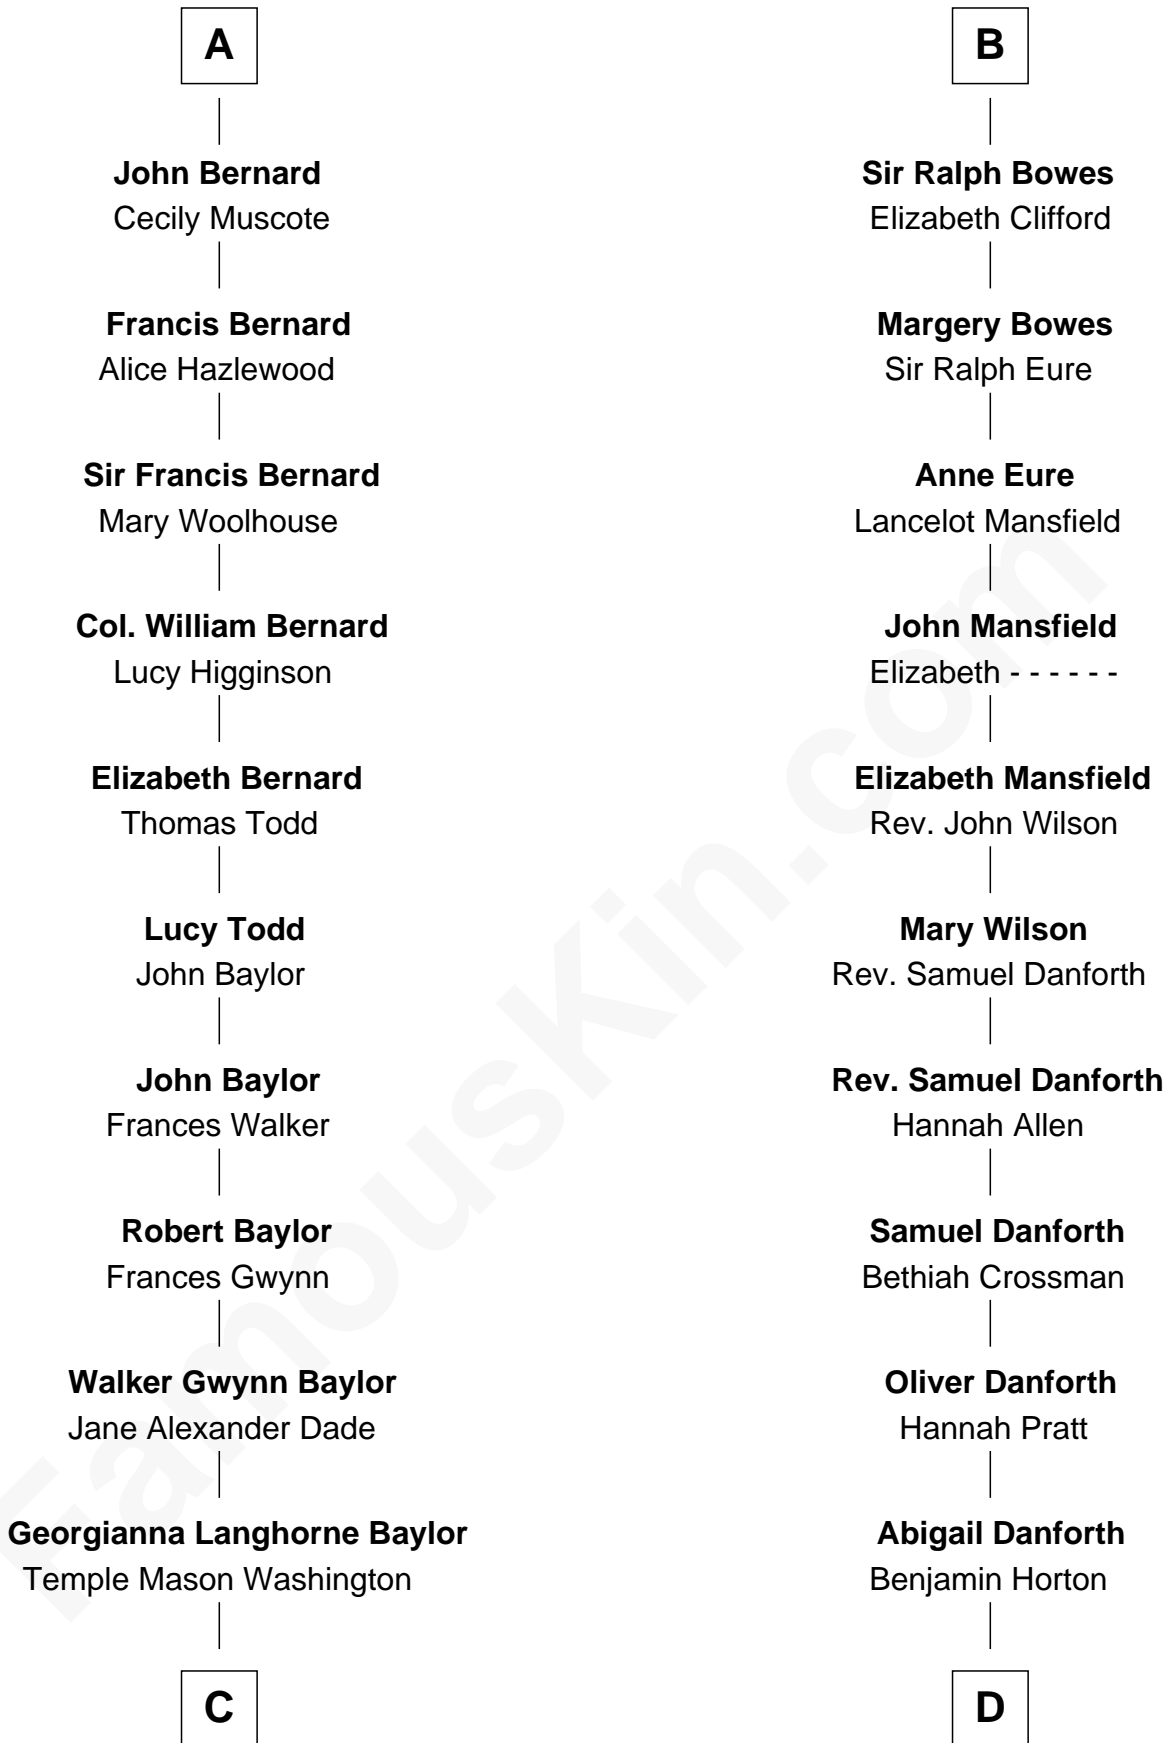

FamousKin.com Relationship Chart of

Lee Marvin

TV and Movie Actor

20th cousin of

E. C. Segar

Cartoonist (Popeye creator)

E. C. Segar photo by [U. S. War Stamp Council](#)