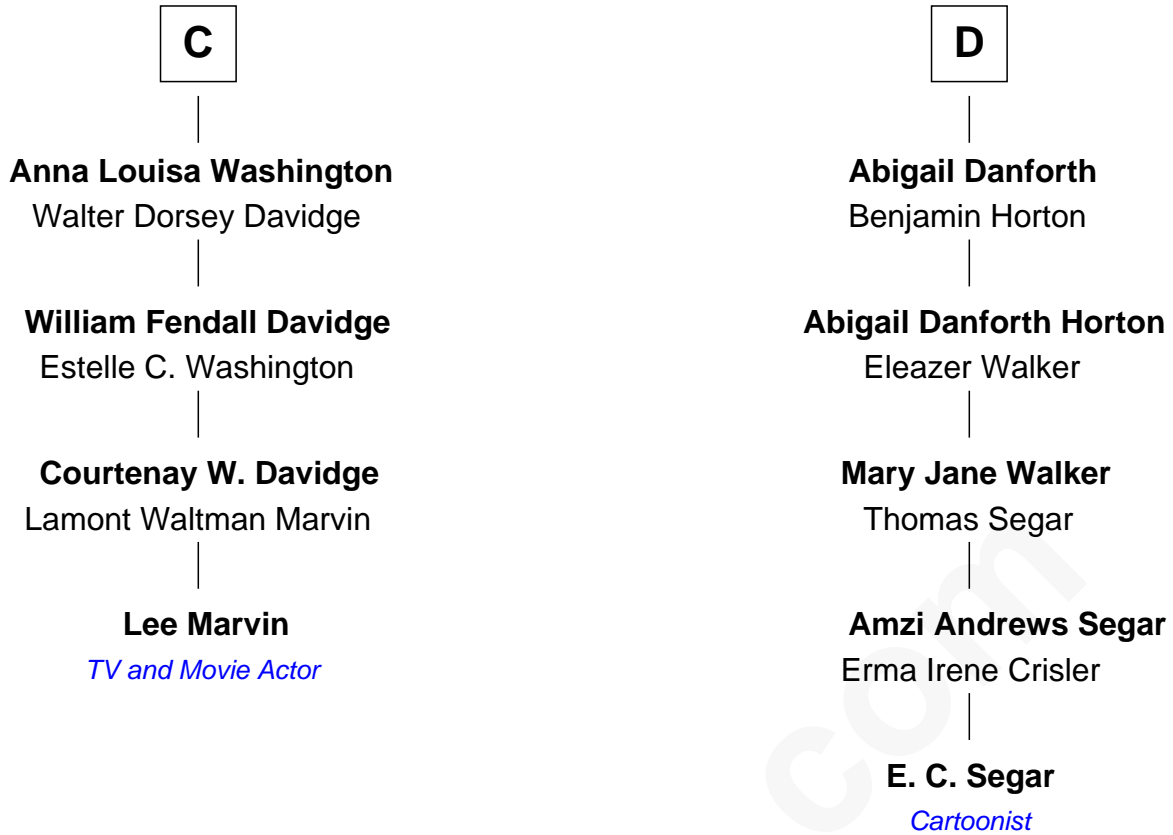

# FamousKin.com Relationship Chart of

**Lee Marvin**

*TV and Movie Actor*

20th cousin 1 time removed of

**E. C. Segar**

*Cartoonist (Popeye creator)*

E. C. Segar photo by [U. S. War Stamp Council](#)