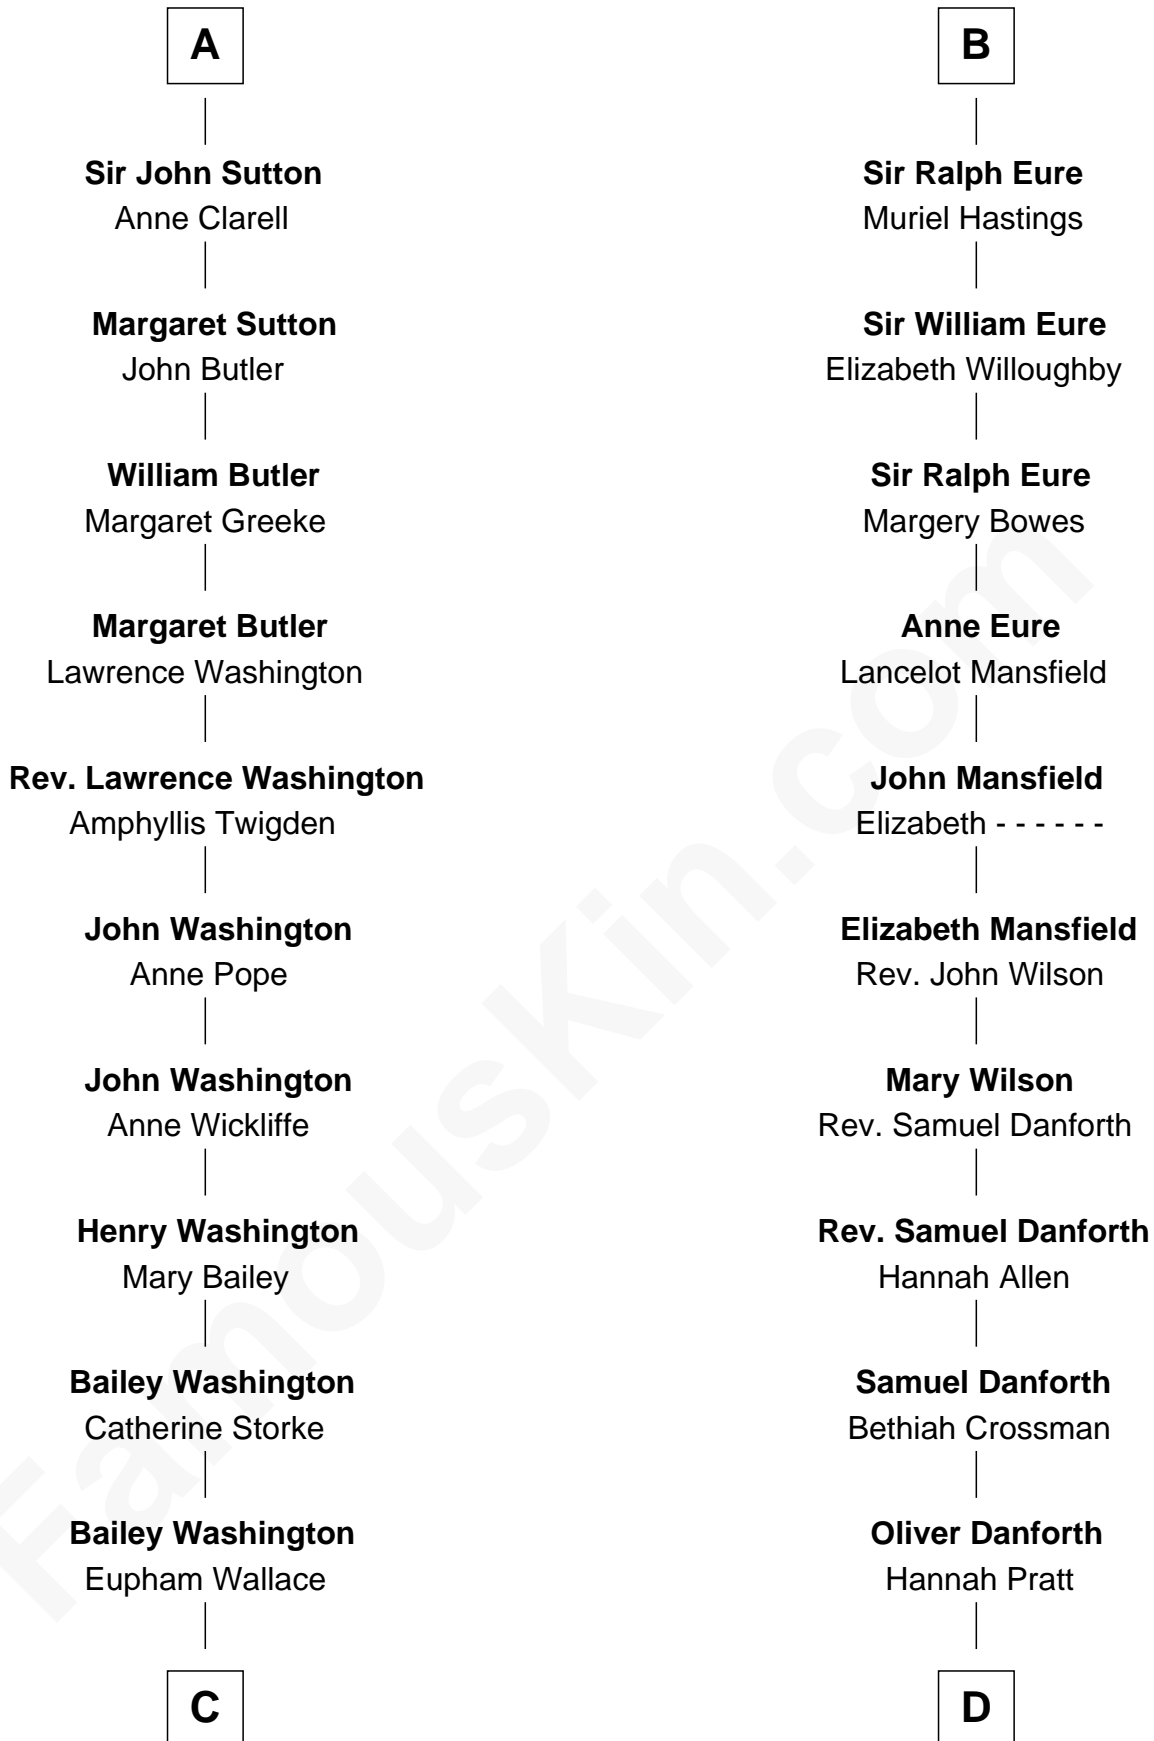

FamousKin.com Relationship Chart of

Lee Marvin

TV and Movie Actor

21st cousin of

E. C. Segar

Cartoonist (Popeye creator)

Sir Hugh le Despencer

Isabella de Beauchamp

Sir Philip le Despencer

Margaret de Goushill

Sir Philip le Despencer

Joan de Cobham

Sir Philip le Despencer

Elizabeth - - - - -

Alice le Despenser

Sir John Sutton

Margaret de Goushill

Sir Philip le Despencer

Joan de Cobham

Sir Philip le Despencer

Elizabeth - - - - -

Sir Philip le Despencer

Elizabeth de Tibetot

Margery Despencer

Sir Roger Wentworth

Agnes Wentworth

Sir Robert Constable

Margaret Constable

Sir William Eure

B

E. C. Segar photo by [U. S. War Stamp Council](#)