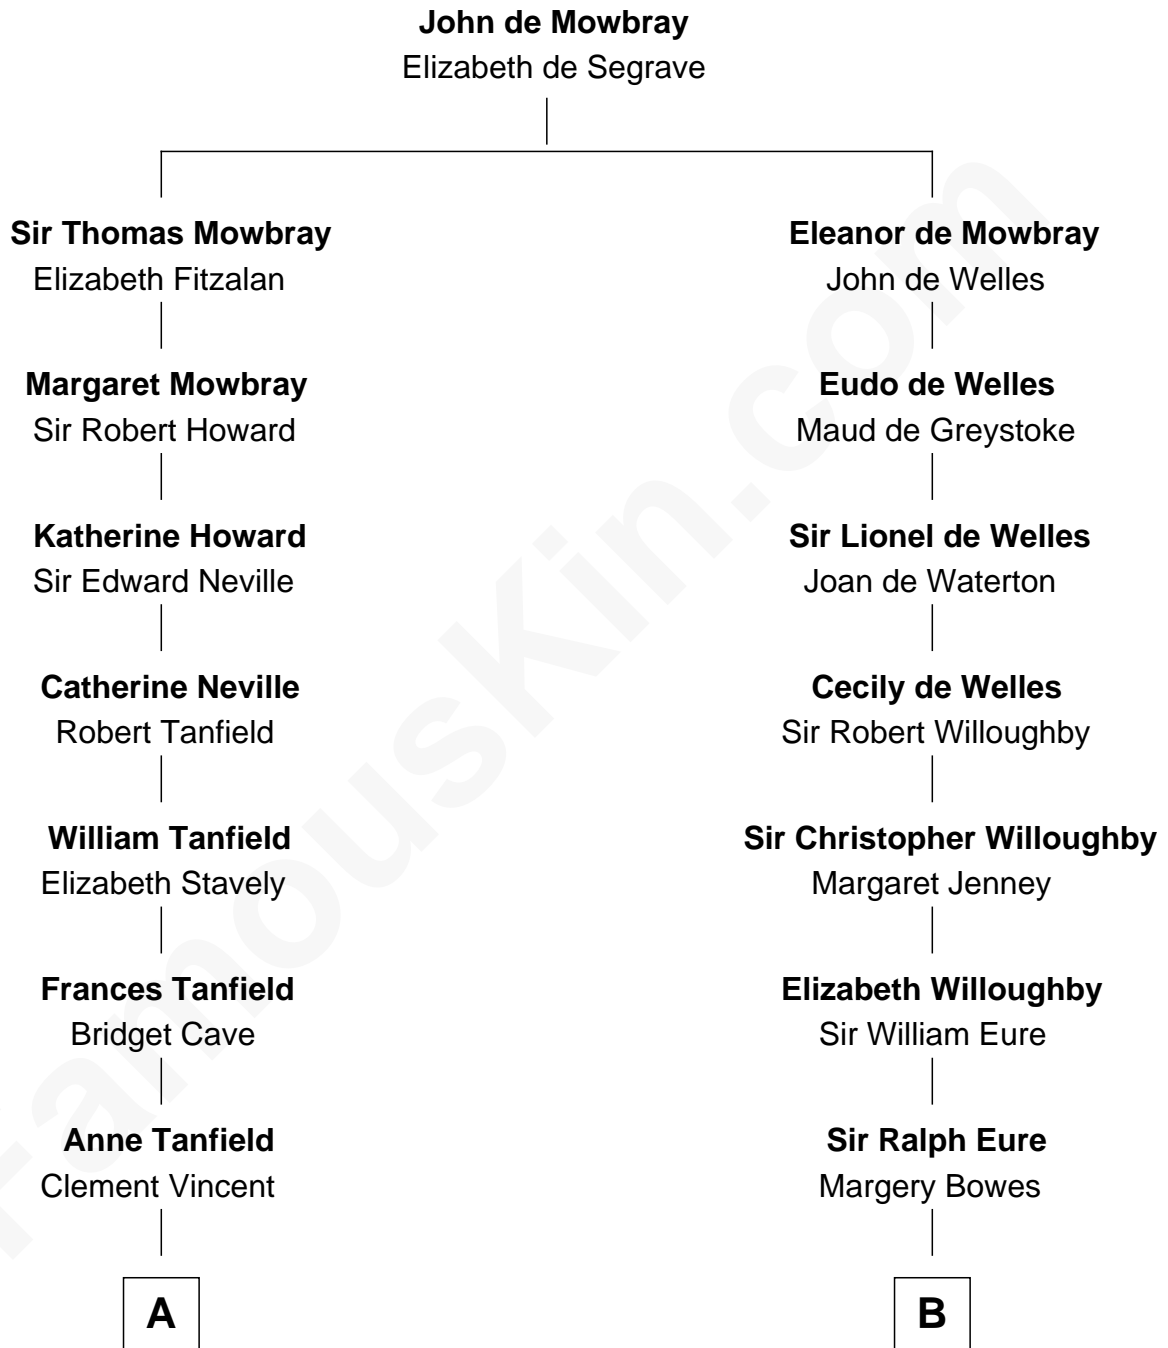

FamousKin.com Relationship Chart of

Lee Marvin

TV and Movie Actor

18th cousin 1 time removed of

E. C. Segar

Cartoonist (Popeye creator)

FamousKin.com

E. C. Segar photo by [U. S. War Stamp Council](#)