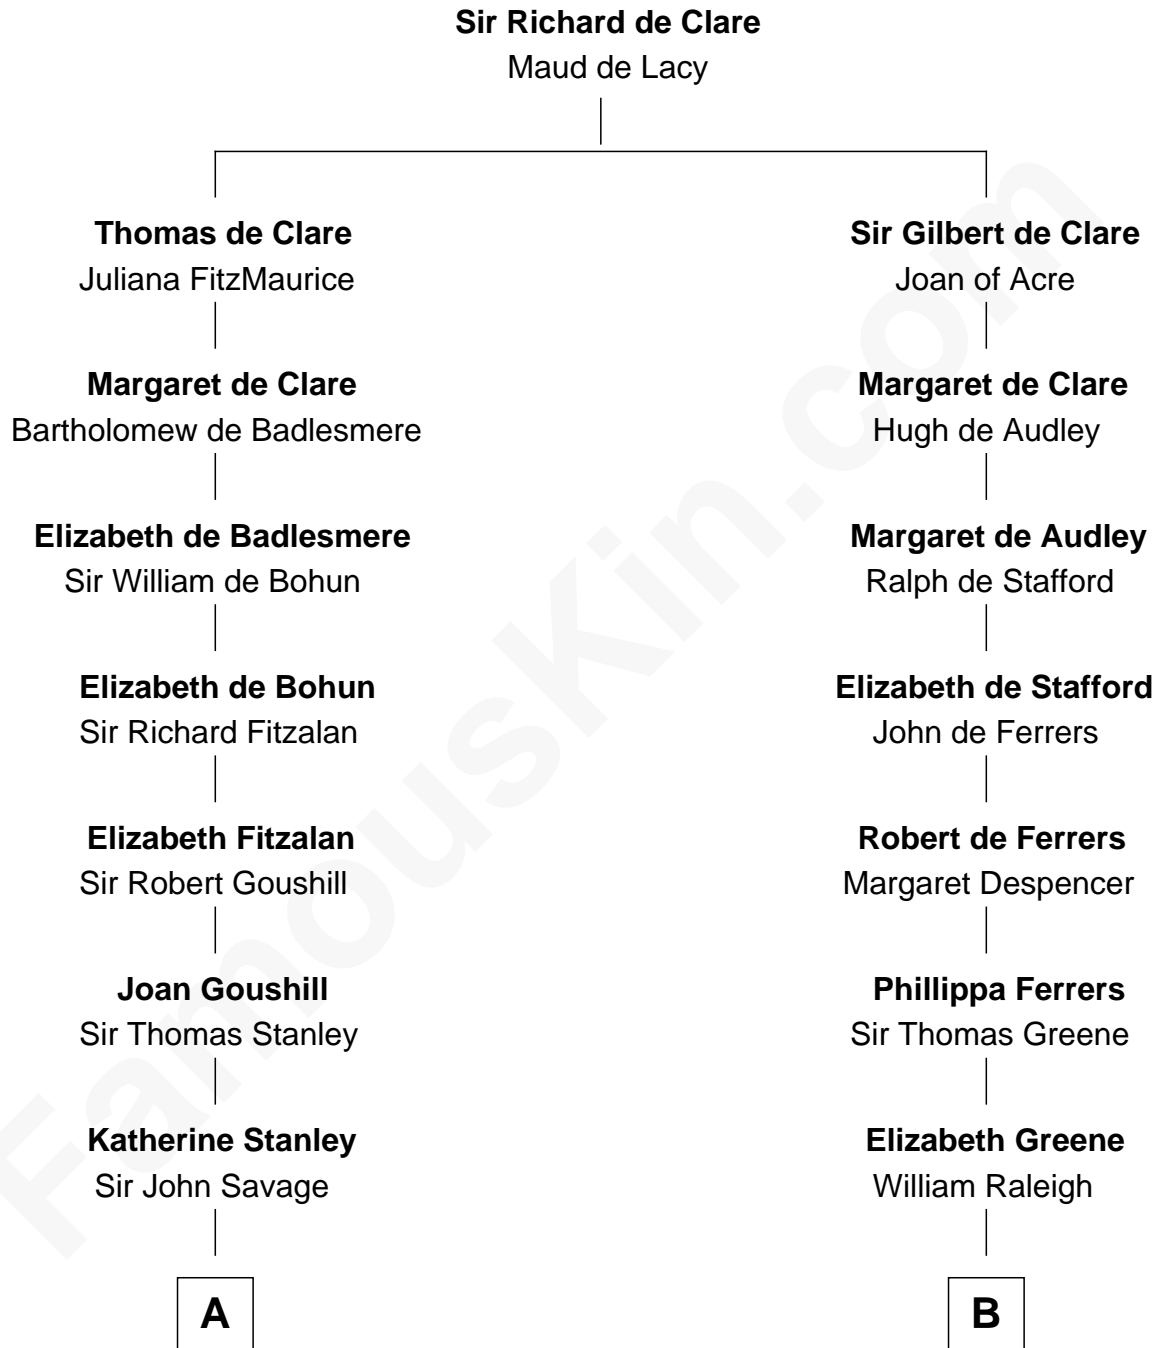

FamousKin.com Relationship Chart of

Lee Marvin

TV and Movie Actor

20th cousin 1 time removed of

Melville Fuller

8th Chief Justice of the U.S. Supreme Court

C

Ann Matilda Lee
Dr. Bailey Washington

Anna Louisa Washington
Walter Dorsey Davidge

William Fendall Davidge
Estelle C. Washington

Courtenay W. Davidge
Lamont Waltman Marvin

Lee Marvin
TV and Movie Actor

D

Hannah Weld
Rev. Caleb Fuller

Henry Weld Fuller
Esther Gould

Frederick Augustus Fuller
Catherine Martin Weston

Melville Fuller
8th U.S. Chief Justice