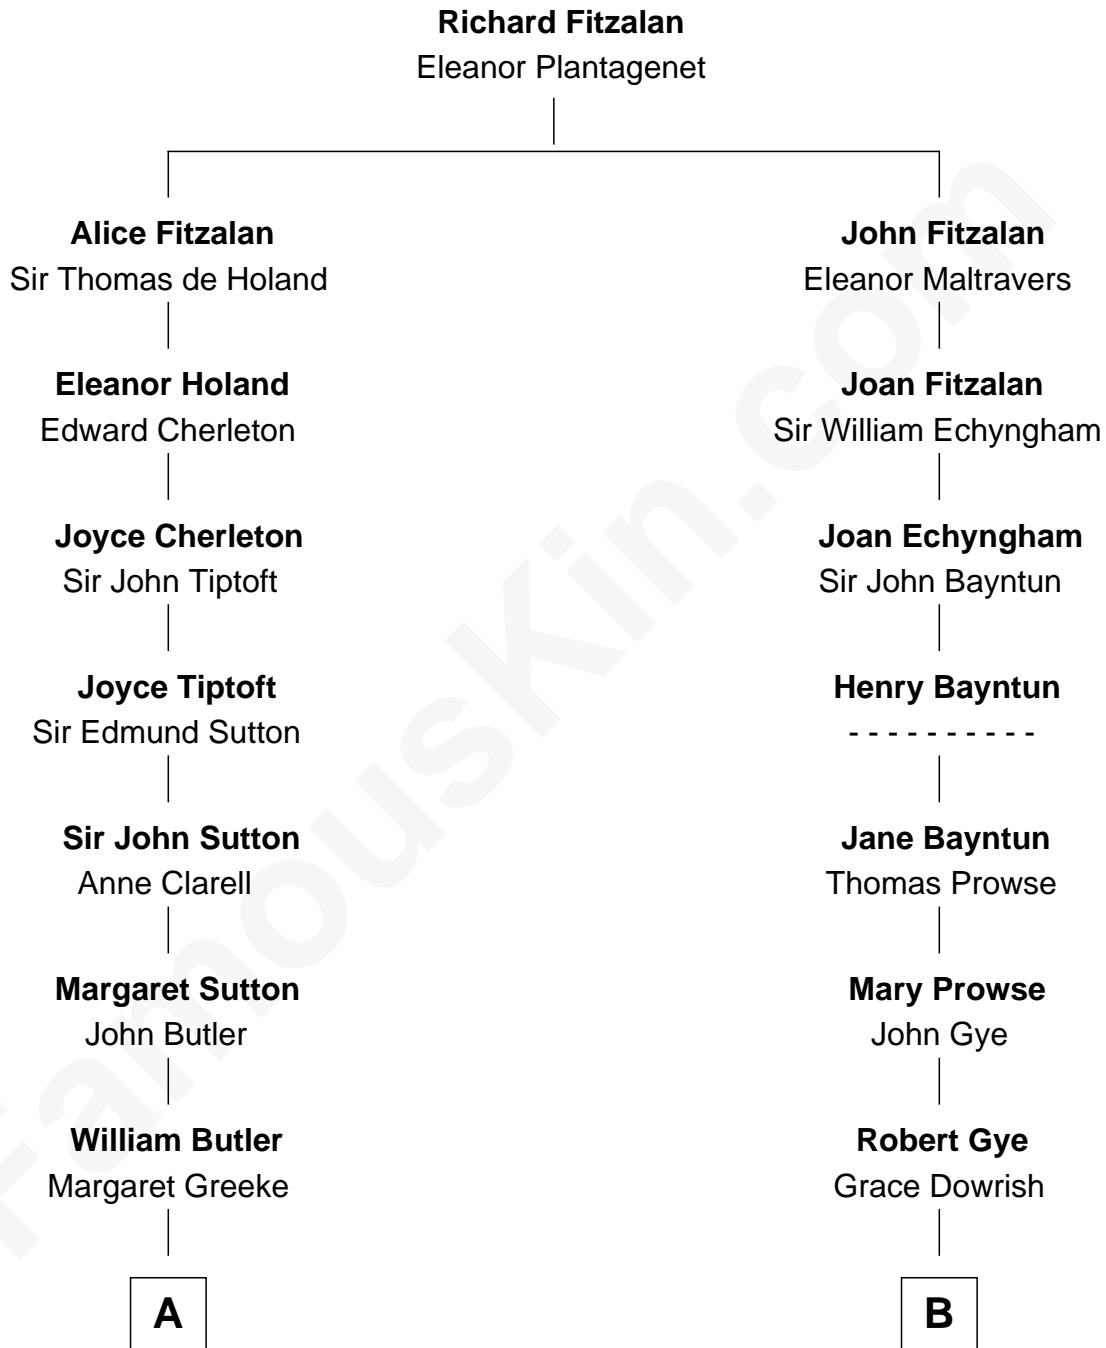

FamousKin.com Relationship Chart of

Lee Marvin

TV and Movie Actor

15th cousin 3 times removed of

Melville Fuller

8th Chief Justice of the U.S. Supreme Court

C

Courtenay W. Davidge
Lamont Waltman Marvin