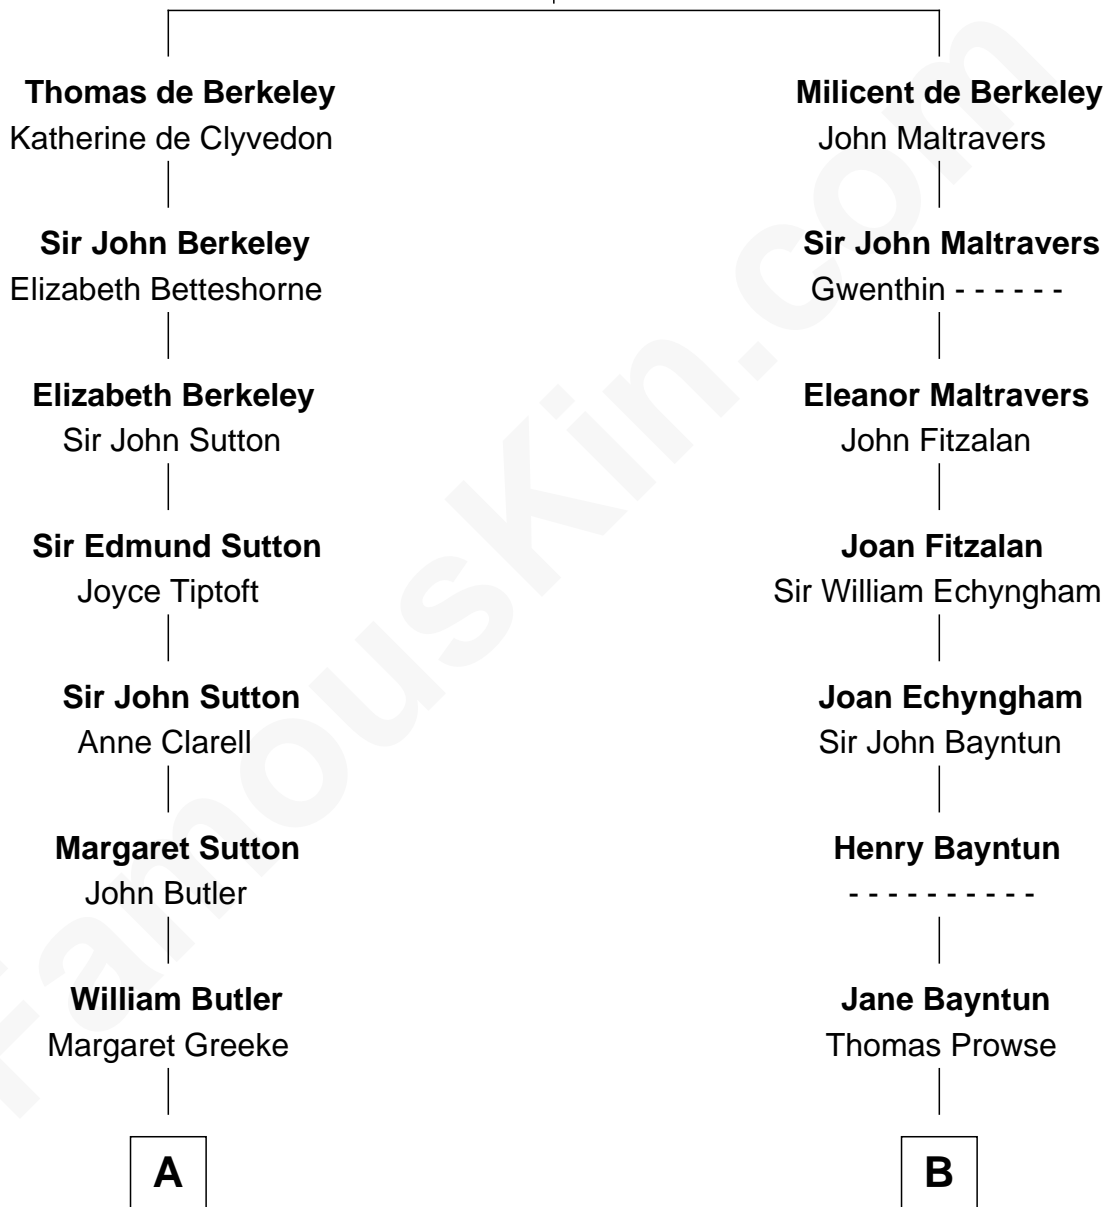

# FamousKin.com Relationship Chart of

**Lee Marvin**

*TV and Movie Actor*

17th cousin 1 time removed of

**Melville Fuller**

*8th Chief Justice of the U.S. Supreme Court*

**Sir Maurice de Berkeley**

Eve la Zouche

**C**

**Courtenay W. Davidge**  
Lamont Waltman Marvin

**Lee Marvin**  
*TV and Movie Actor*

FamousKin.com