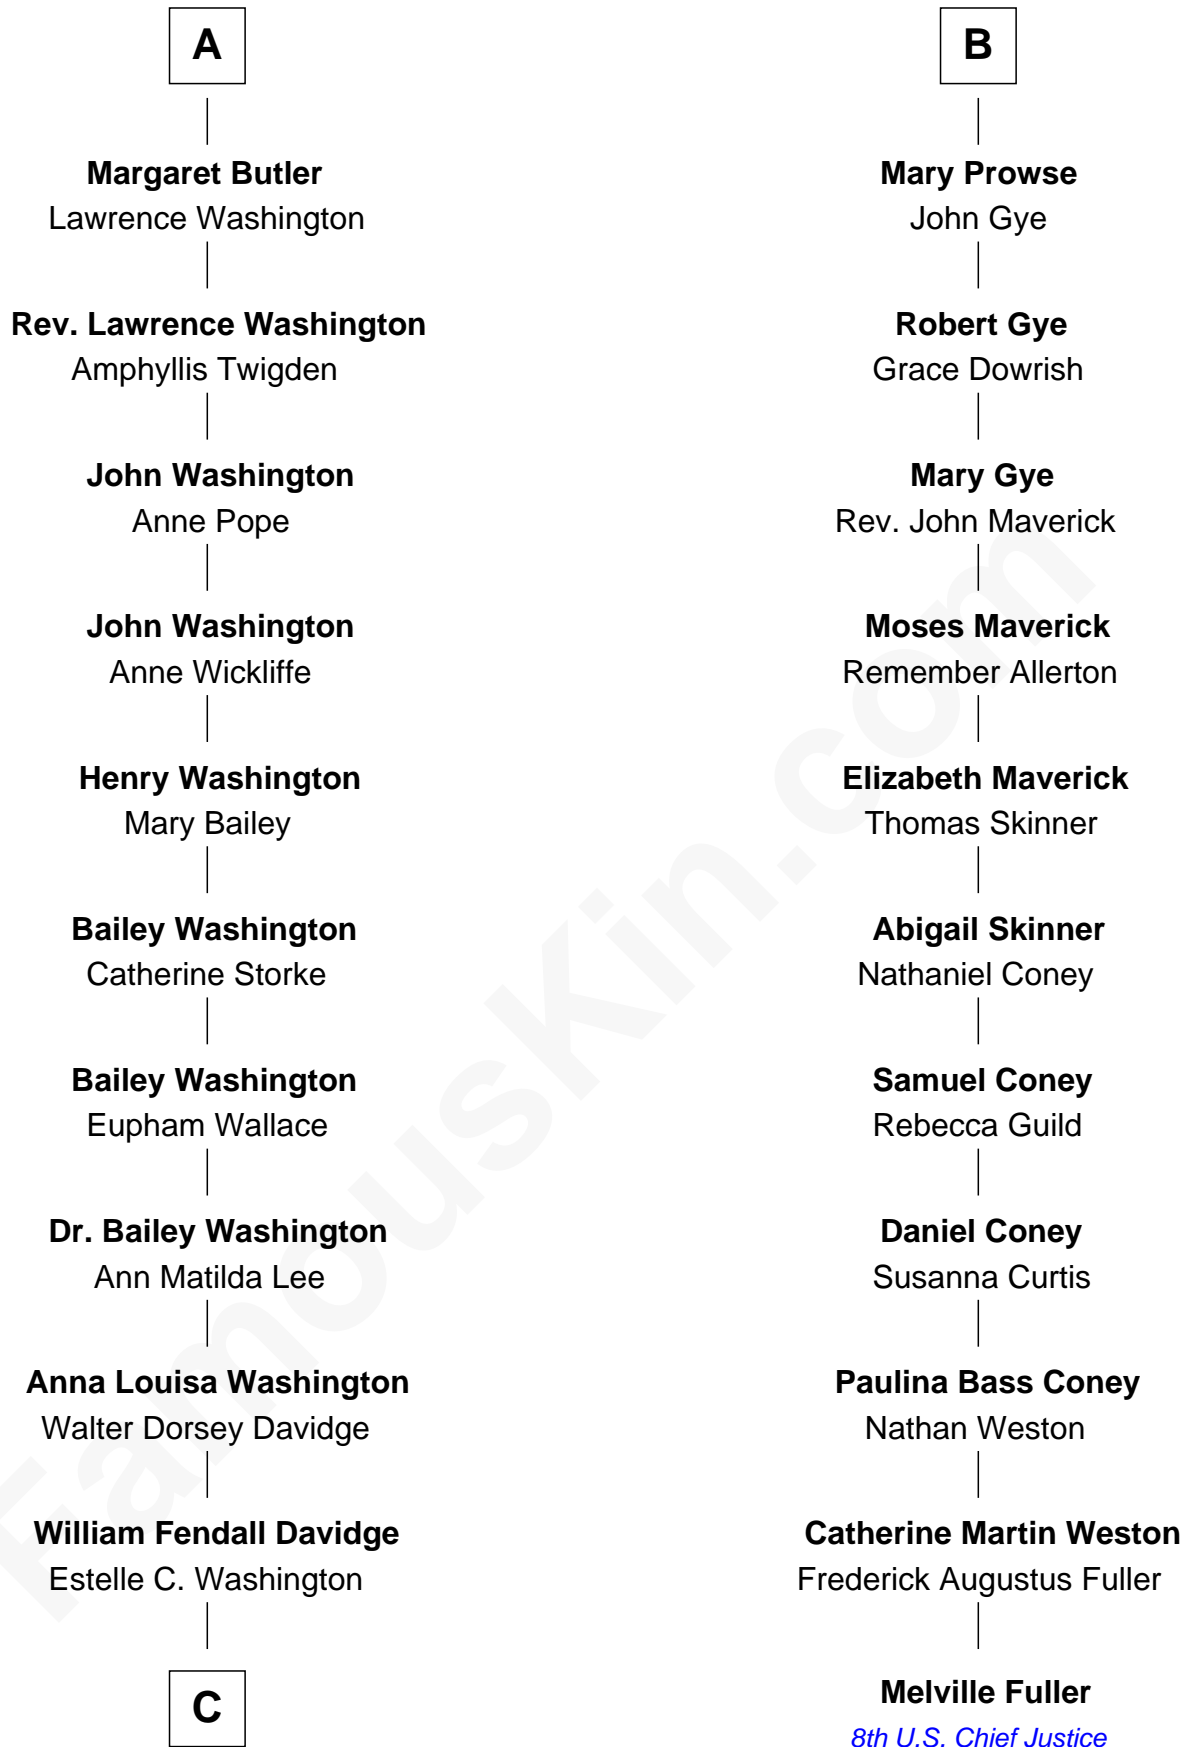

# FamousKin.com Relationship Chart of

**Lee Marvin**

*TV and Movie Actor*

17th cousin 1 time removed of

**Melville Fuller**

*8th Chief Justice of the U.S. Supreme Court*

**Sir Maurice de Berkeley**

Eve la Zouche

**C**

**Courtenay W. Davidge**  
Lamont Waltman Marvin

**Lee Marvin**  
*TV and Movie Actor*

FamousKin.com