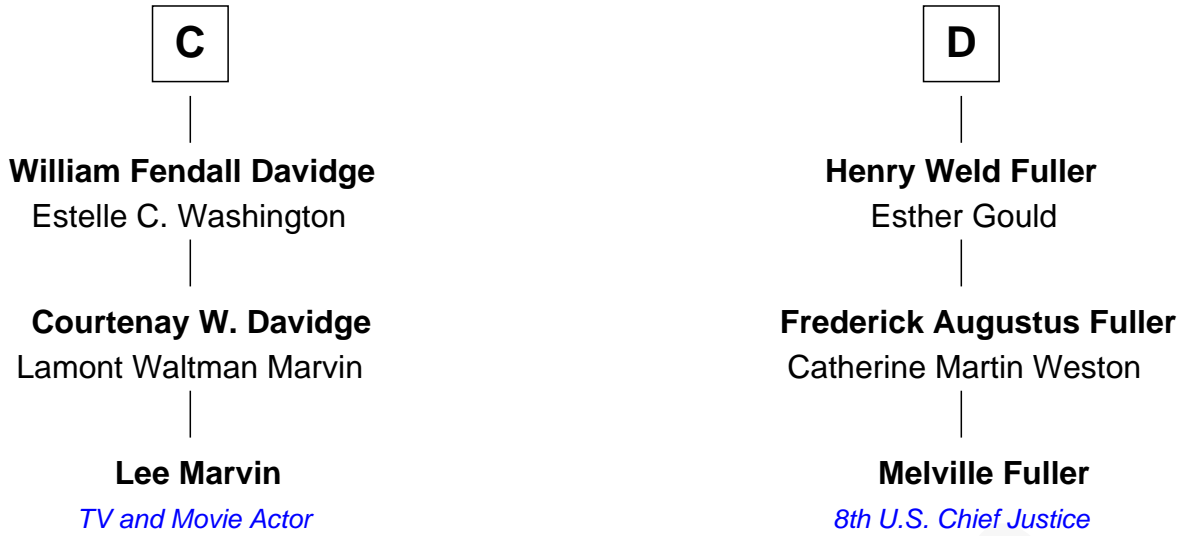

FamousKin.com Relationship Chart of

Lee Marvin

TV and Movie Actor

19th cousin of

Melville Fuller

8th Chief Justice of the U.S. Supreme Court

Humphrey de Bohun
Elizabeth Plantagenet

Sir William de Bohun
Elizabeth de Badlesmere

Elizabeth de Bohun
Sir Richard Fitzalan

Elizabeth Fitzalan
Sir Robert Goushill

Joan Goushill
Sir Thomas Stanley

Katherine Stanley
Sir John Savage

Dulcia Savage
Sir Henry Bold

Maud Bold
Thomas Gerard

A

Eleanor de Bohun
Sir James le Boteler

Pernel le Boteler
Sir Gilbert Talbot

Sir Richard Talbot
Ankaret le Strange

Mary Talbot
Sir Thomas Greene

Sir Thomas Greene
Phillippa Ferrers

Elizabeth Greene
William Raleigh

Sir Edward Raleigh
Margaret Verney

B

FamousKin.com