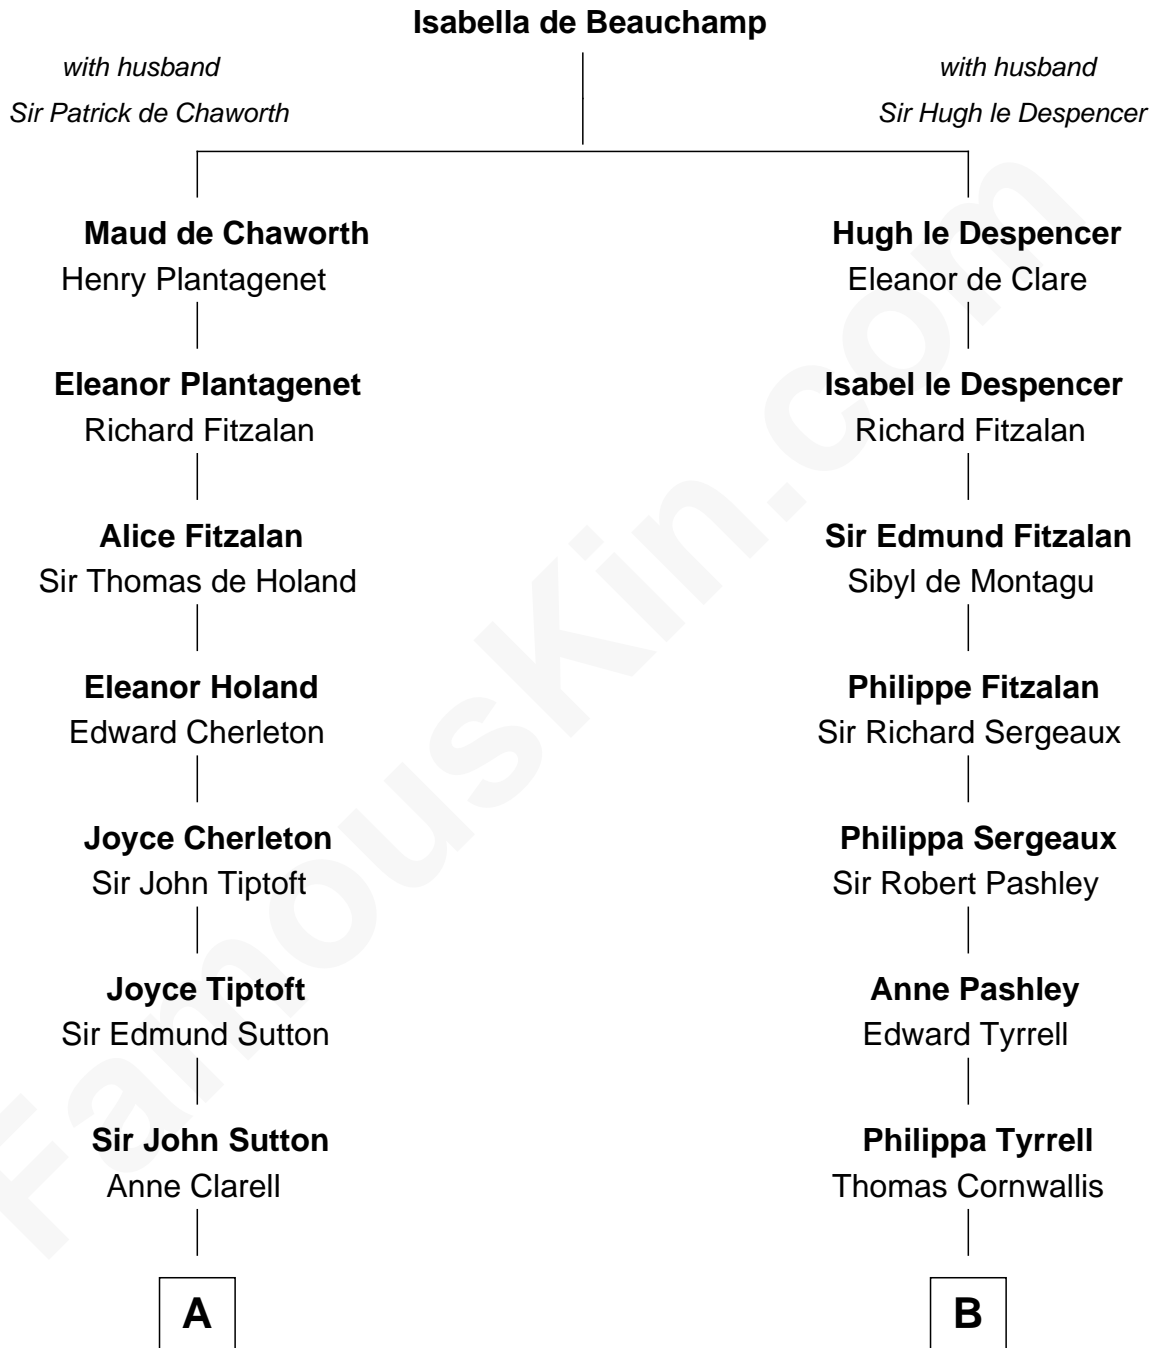

FamousKin.com Relationship Chart of

Lee Marvin

TV and Movie Actor

20th cousin 1 time removed of

Ben Ames Williams

Novelist and Short Story Author

C

Anna Louisa Washington