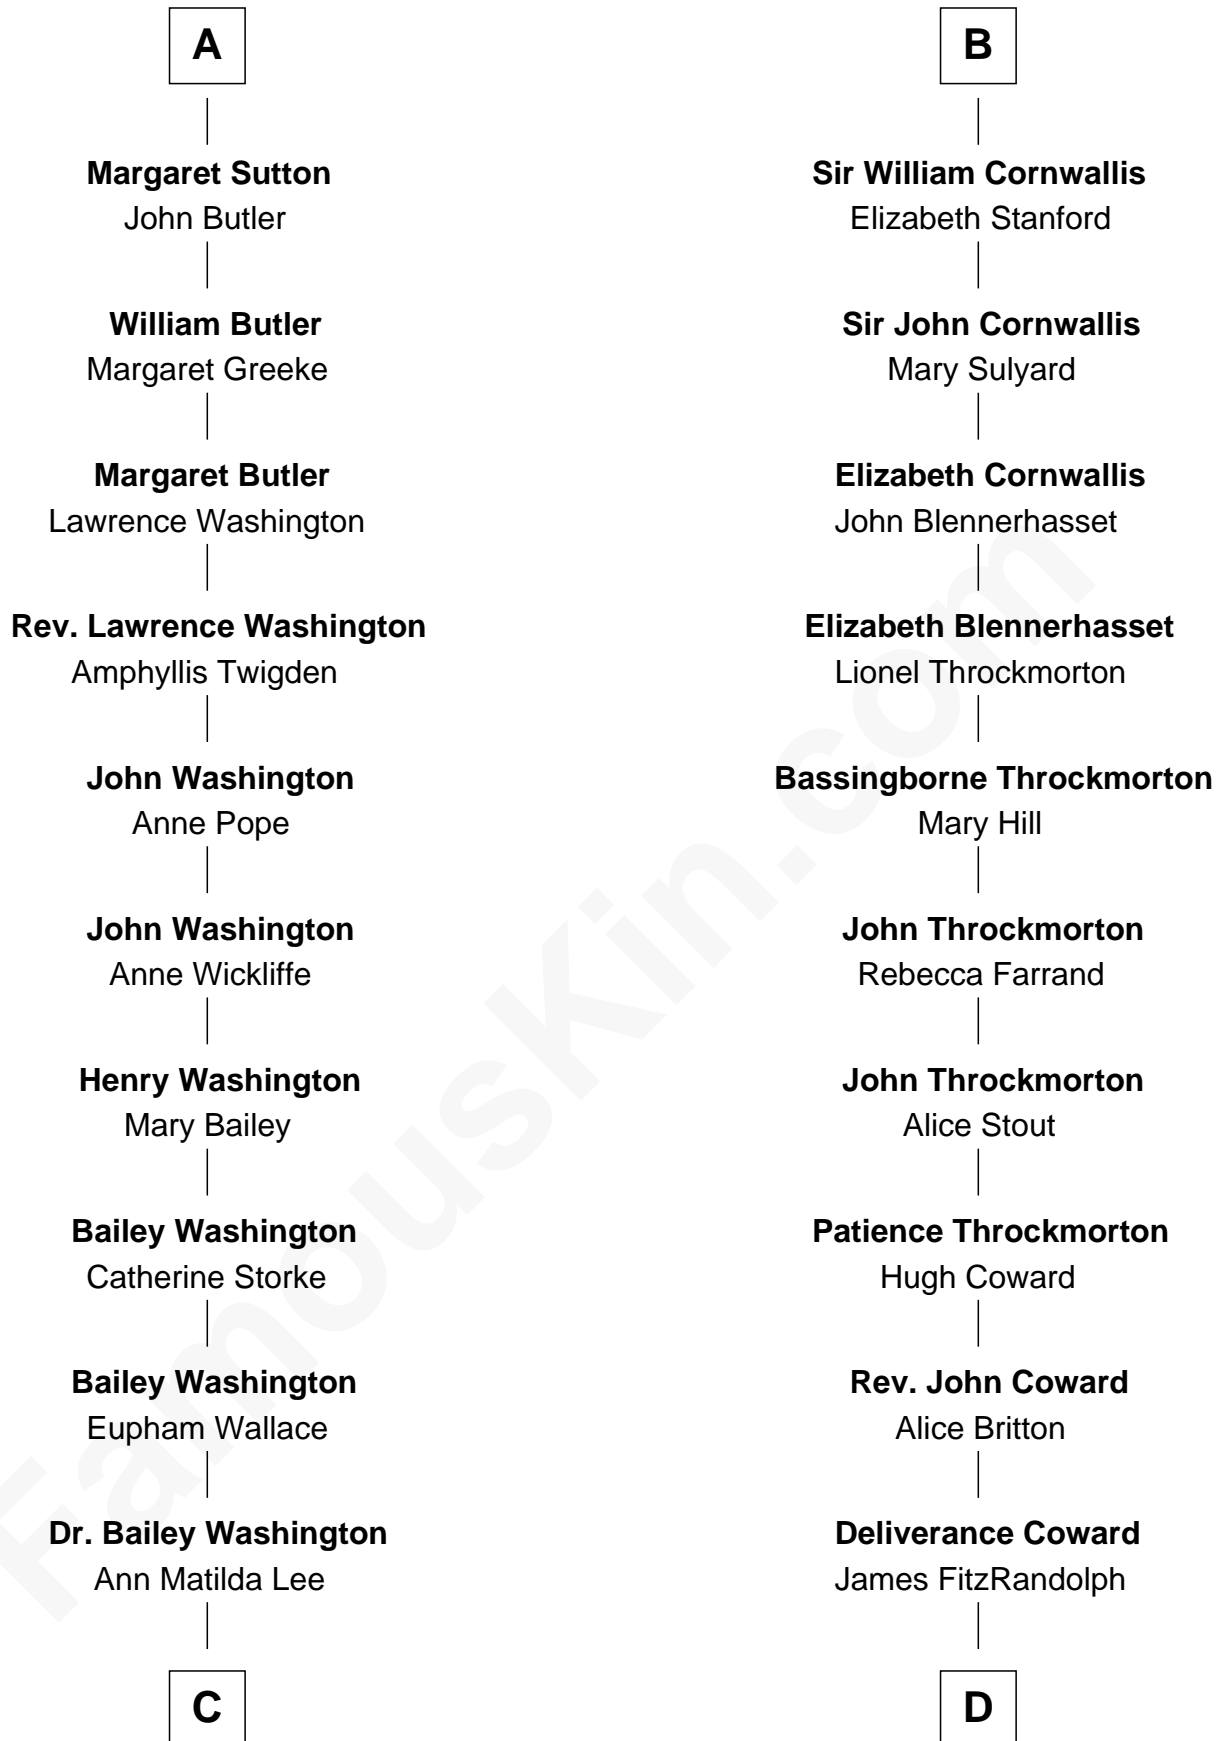

FamousKin.com Relationship Chart of

Lee Marvin

TV and Movie Actor

20th cousin 1 time removed of

Ben Ames Williams

Novelist and Short Story Author

C

Anna Louisa Washington

Walter Dorsey Davidge

William Fendall Davidge

Estelle C. Washington

Courtenay W. Davidge

Lamont Waltman Marvin

Lee Marvin

TV and Movie Actor

D

Hannah FitzRandolph

William Longstreet

James Longstreet

Mary Anna Dent

Sarah Jane Longstreet

Charles Bingley Ames

Sarah Marshall Ames

Daniel Webster Williams