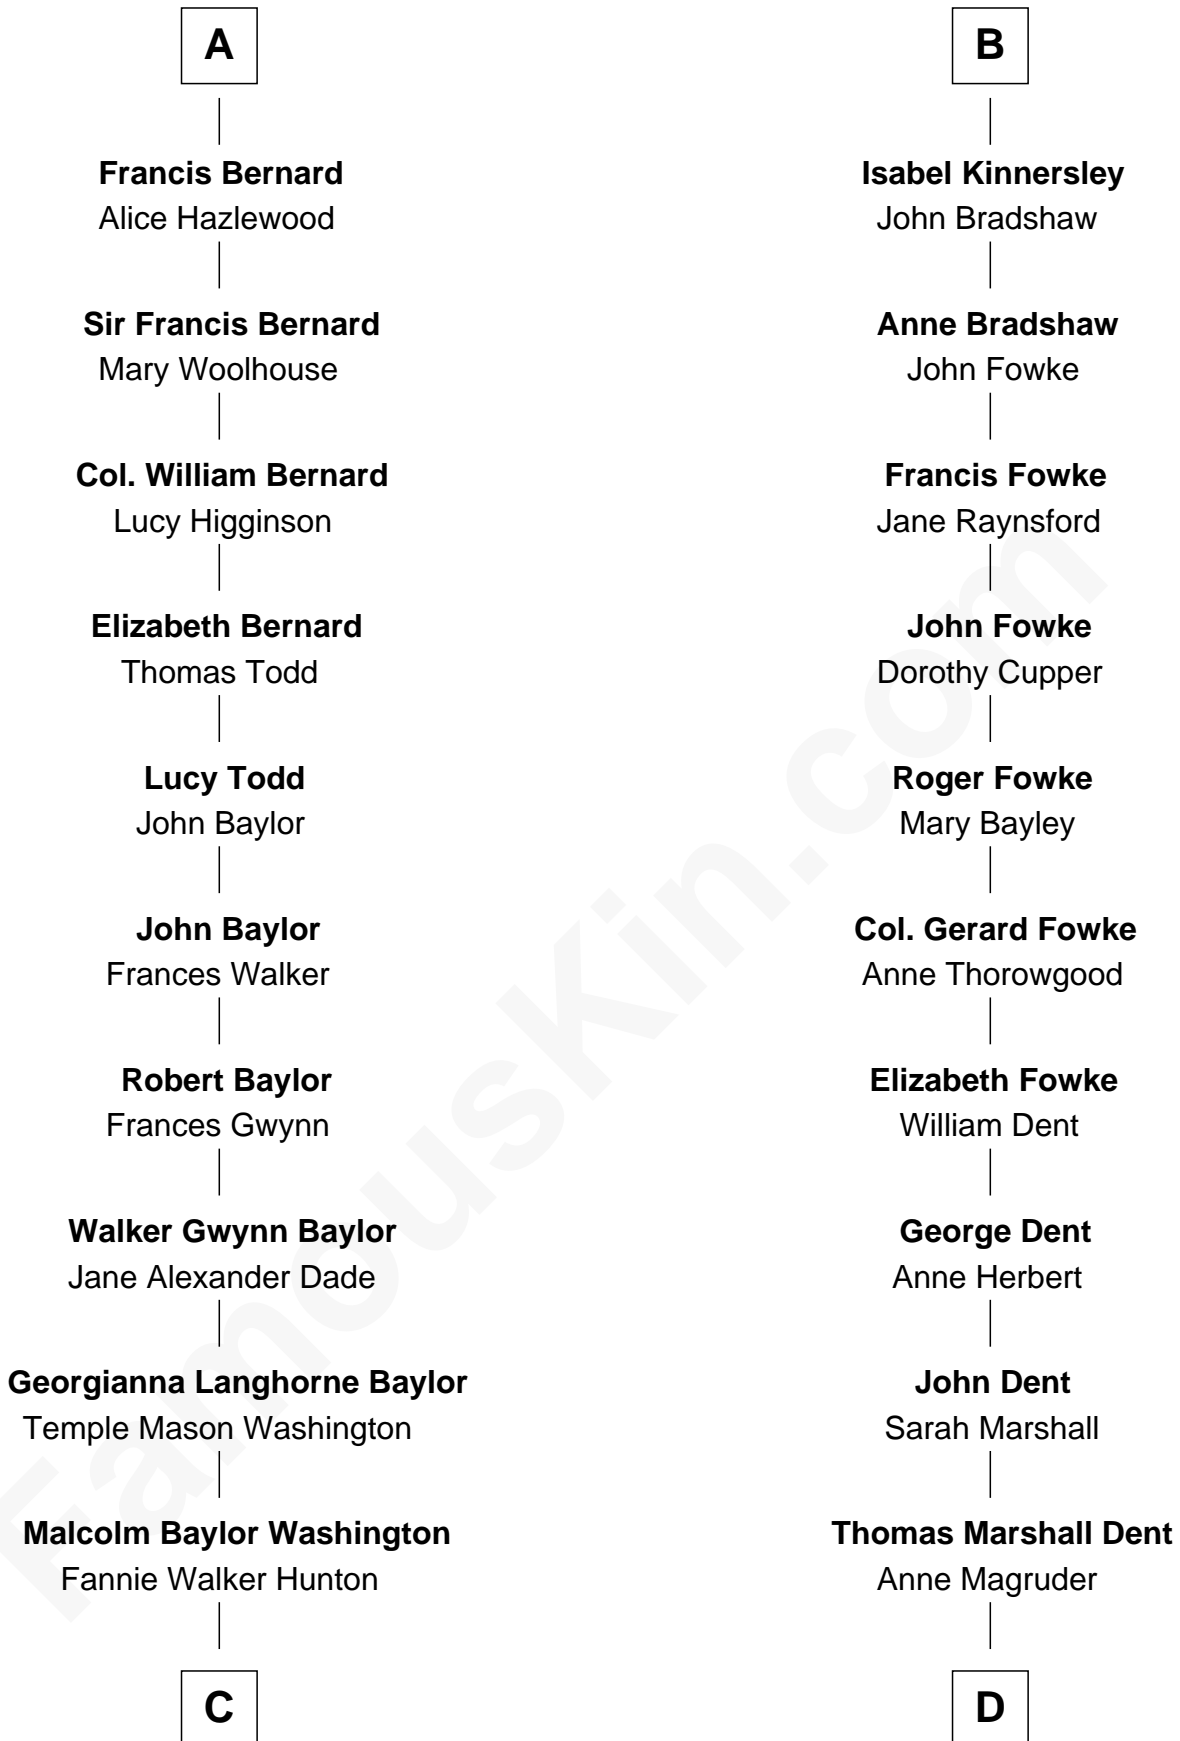

FamousKin.com Relationship Chart of

Lee Marvin

TV and Movie Actor

19th cousin 1 time removed of

Ben Ames Williams

Novelist and Short Story Author

C

Estelle C. Washington
William Fendall Davidge

Courtenay W. Davidge
Lamont Waltman Marvin

Lee Marvin
TV and Movie Actor

D

Mary Anna Dent
James Longstreet

Sarah Jane Longstreet
Charles Bingley Ames

Sarah Marshall Ames
Daniel Webster Williams

Ben Ames Williams
Novelist and Short Story Author