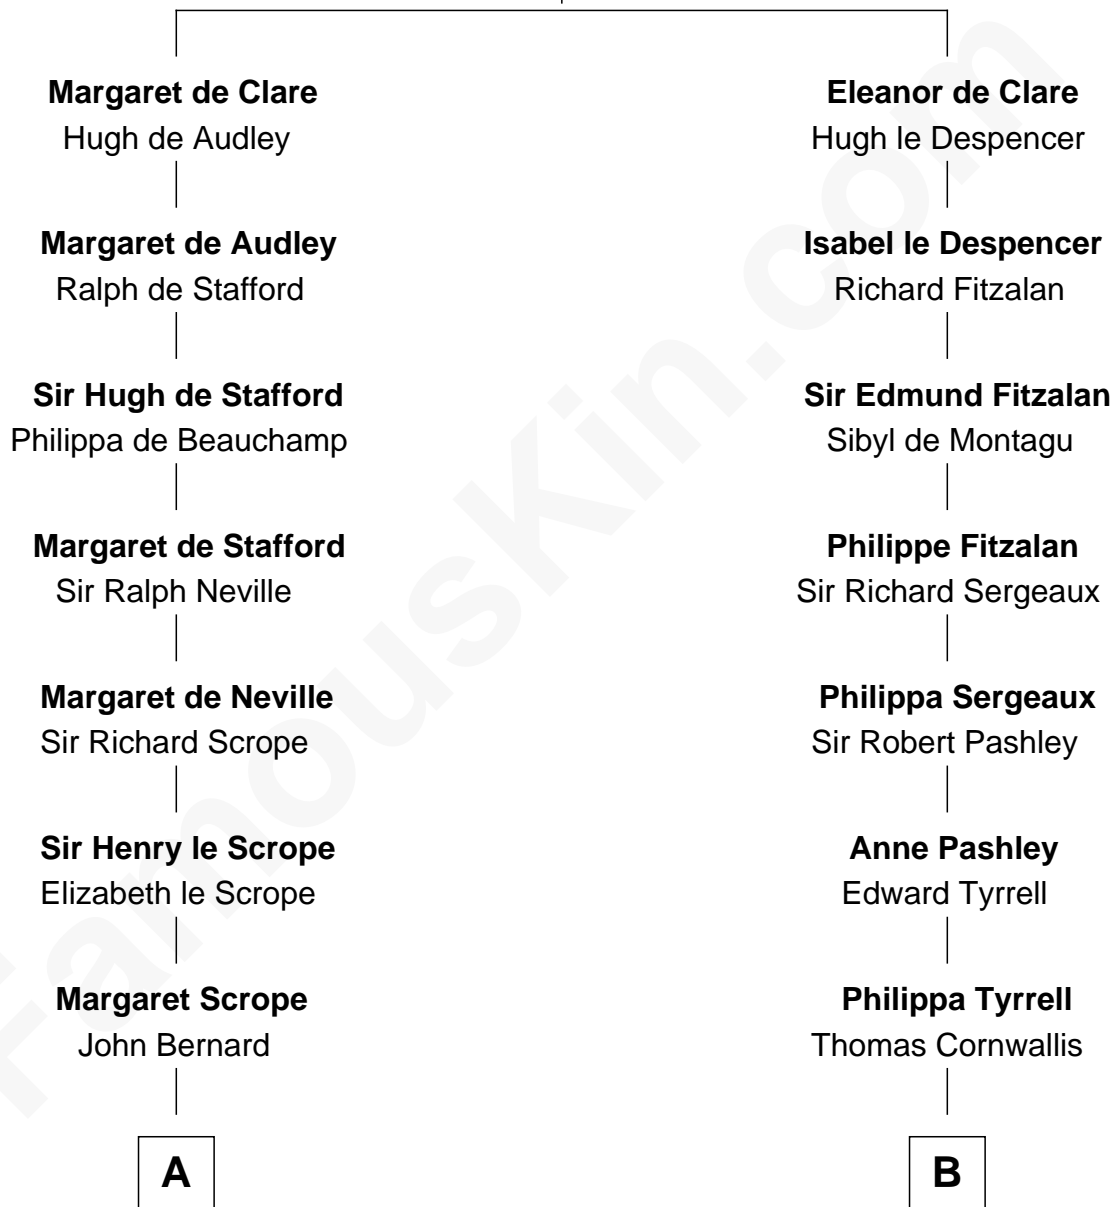

FamousKin.com Relationship Chart of

Lee Marvin

TV and Movie Actor

21st cousin of

Ben Ames Williams

Novelist and Short Story Author

Sir Gilbert de Clare

Joan of Acre

C

Georgianna Langhorne Baylor

Temple Mason Washington

Malcolm Baylor Washington

Fannie Walker Hunton

Estelle C. Washington

William Fendall Davidge

Courtenay W. Davidge

Lamont Waltman Marvin

Lee Marvin

TV and Movie Actor

D

Hannah FitzRandolph

William Longstreet

James Longstreet

Mary Anna Dent