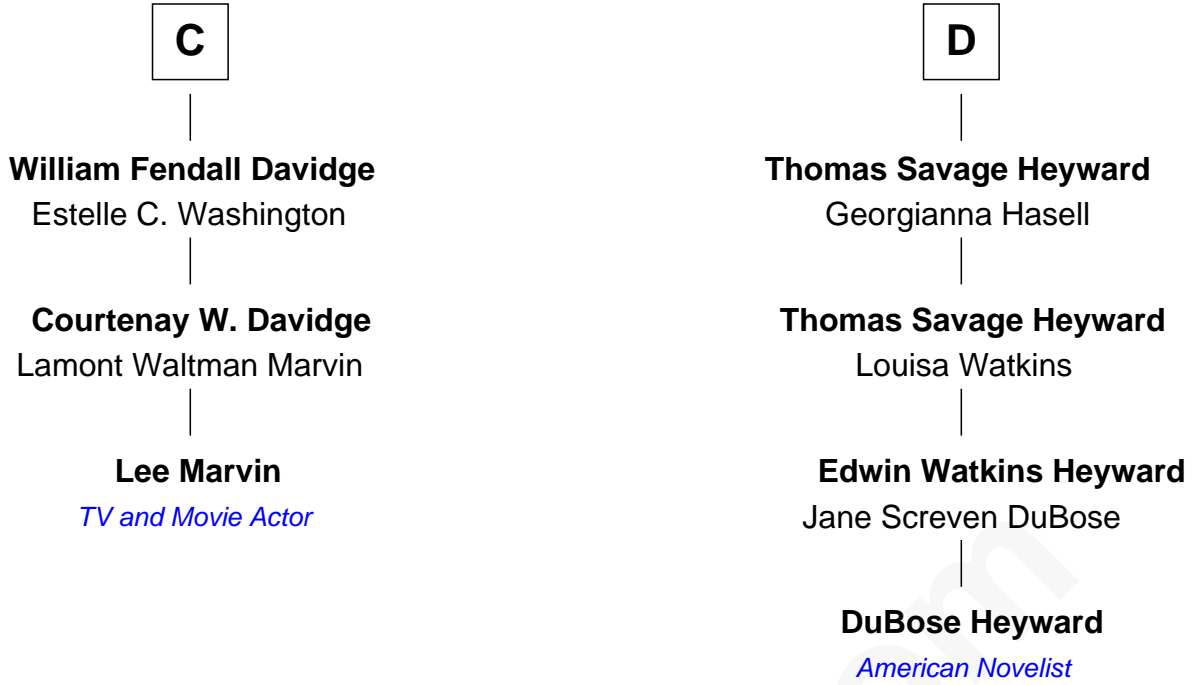

# FamousKin.com Relationship Chart of

**Lee Marvin**

*TV and Movie Actor*

19th cousin 1 time removed of

**DuBose Heyward**

*Author of Porgy (Porgy & Bess)*

**Ralph de Stafford**

*with wife  
Katherine de Hastang*

*with wife  
Margaret de Audley*

FamousKin.com