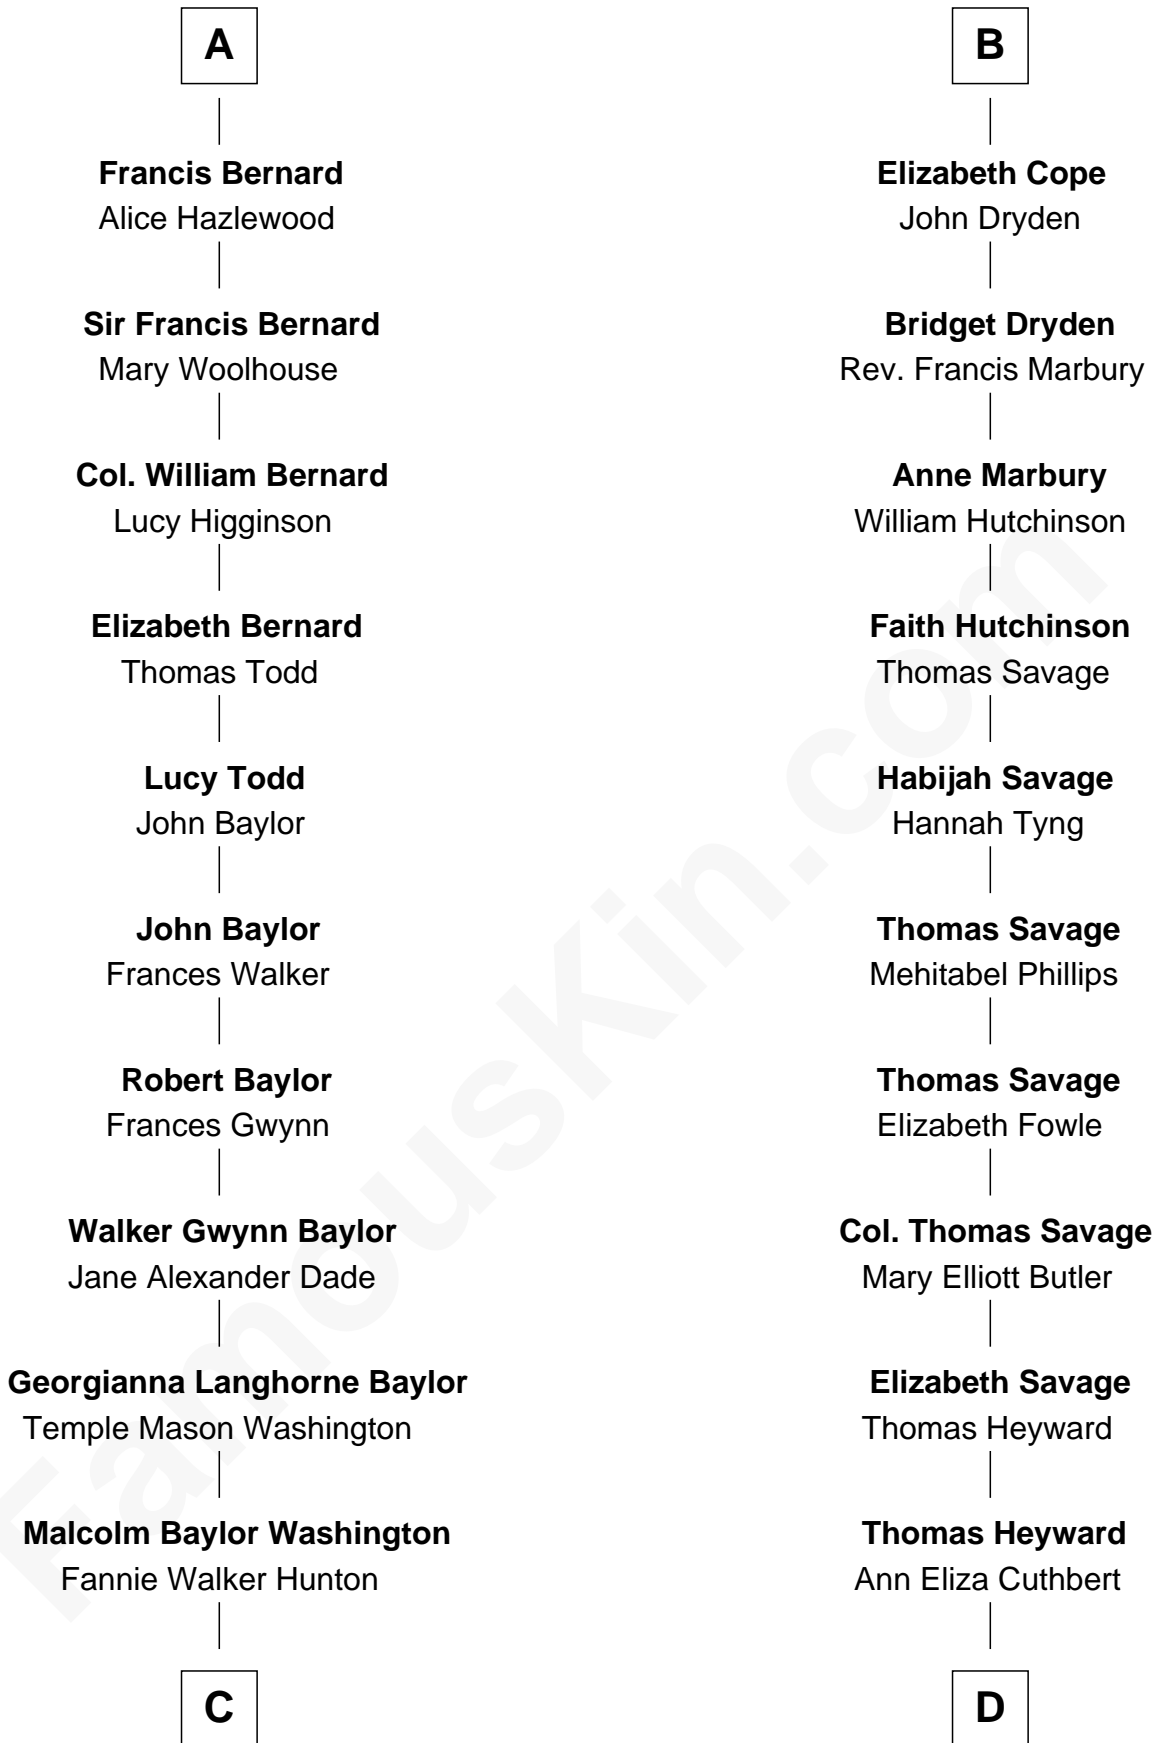

FamousKin.com Relationship Chart of

Lee Marvin

TV and Movie Actor

19th cousin 1 time removed of

DuBose Heyward

Author of Porgy (Porgy & Bess)

Margaret de Audley

Ralph de Stafford

C

Estelle C. Washington
William Fendall Davidge

Courtenay W. Davidge
Lamont Waltman Marvin

Lee Marvin
TV and Movie Actor

D

Thomas Savage Heyward
Georgianna Hasell

Thomas Savage Heyward
Louisa Watkins

Edwin Watkins Heyward
Jane Screven DuBose