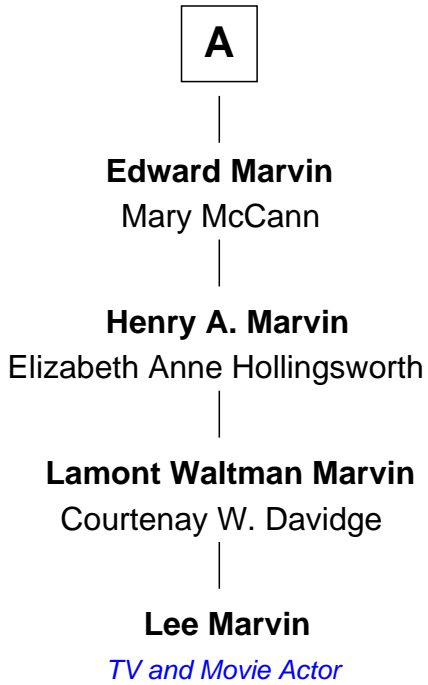

# FamousKin.com Relationship Chart of

**Lee Marvin**

*TV and Movie Actor*

8th great-grandnephew of

**Reinold Marvin**

*(c1594 - 1662) Great Migration Immigrant 1640*

FamousKin.com