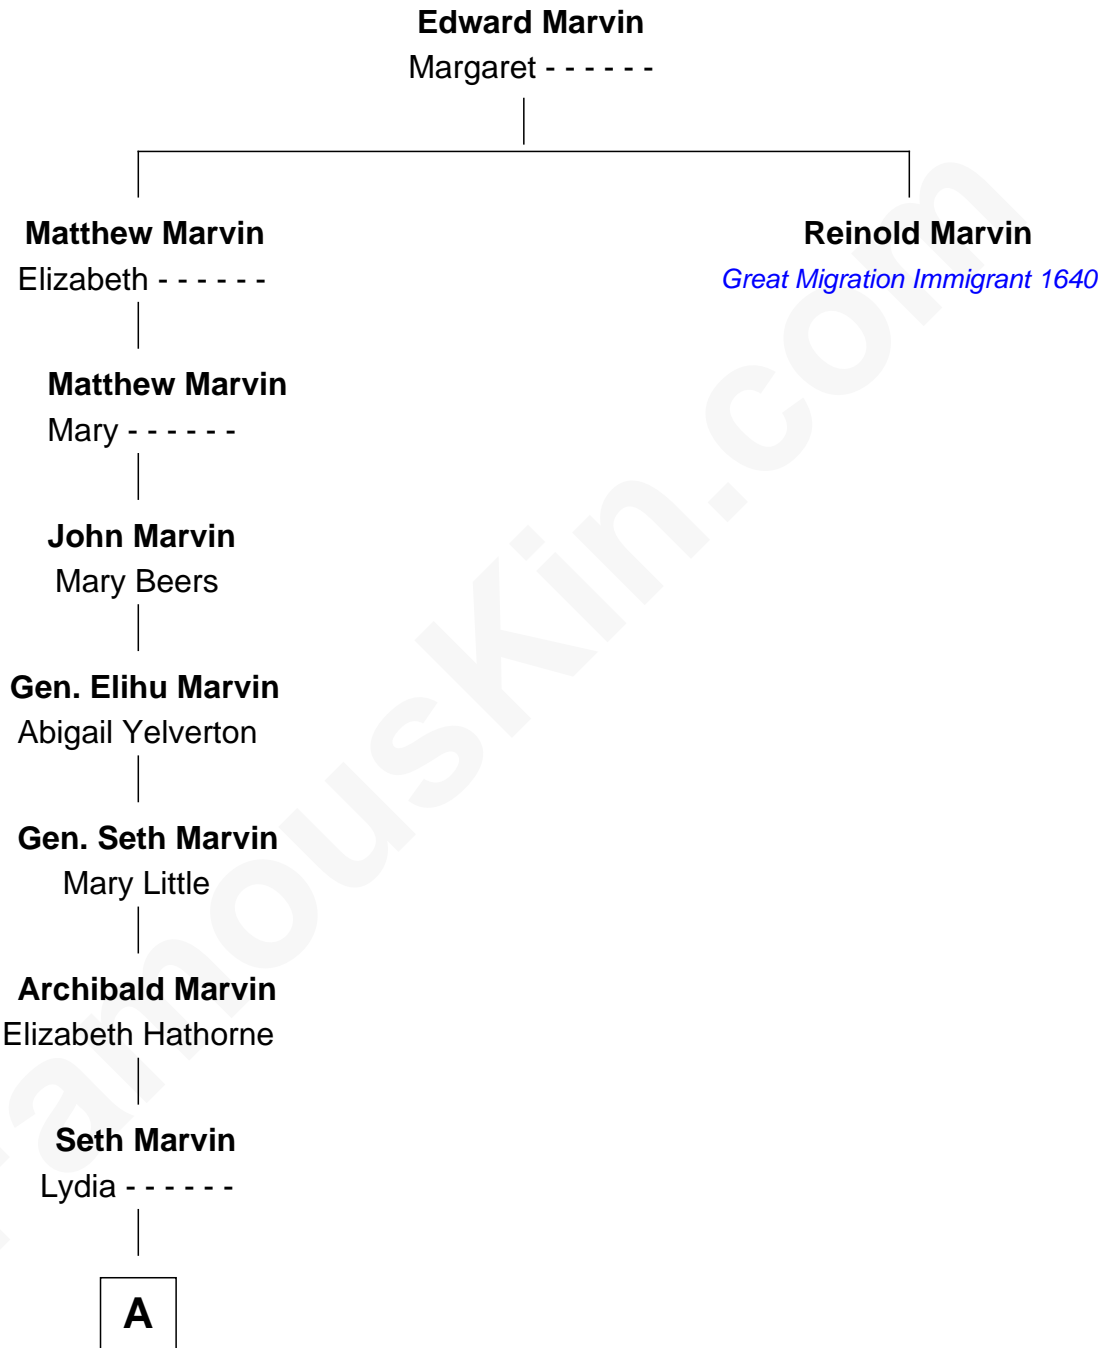

# FamousKin.com Relationship Chart of

**Lee Marvin**

*TV and Movie Actor*

8th great-grandnephew of

**Reinold Marvin**

*(c1594 - 1662) Great Migration Immigrant 1640*

FamousKin.com