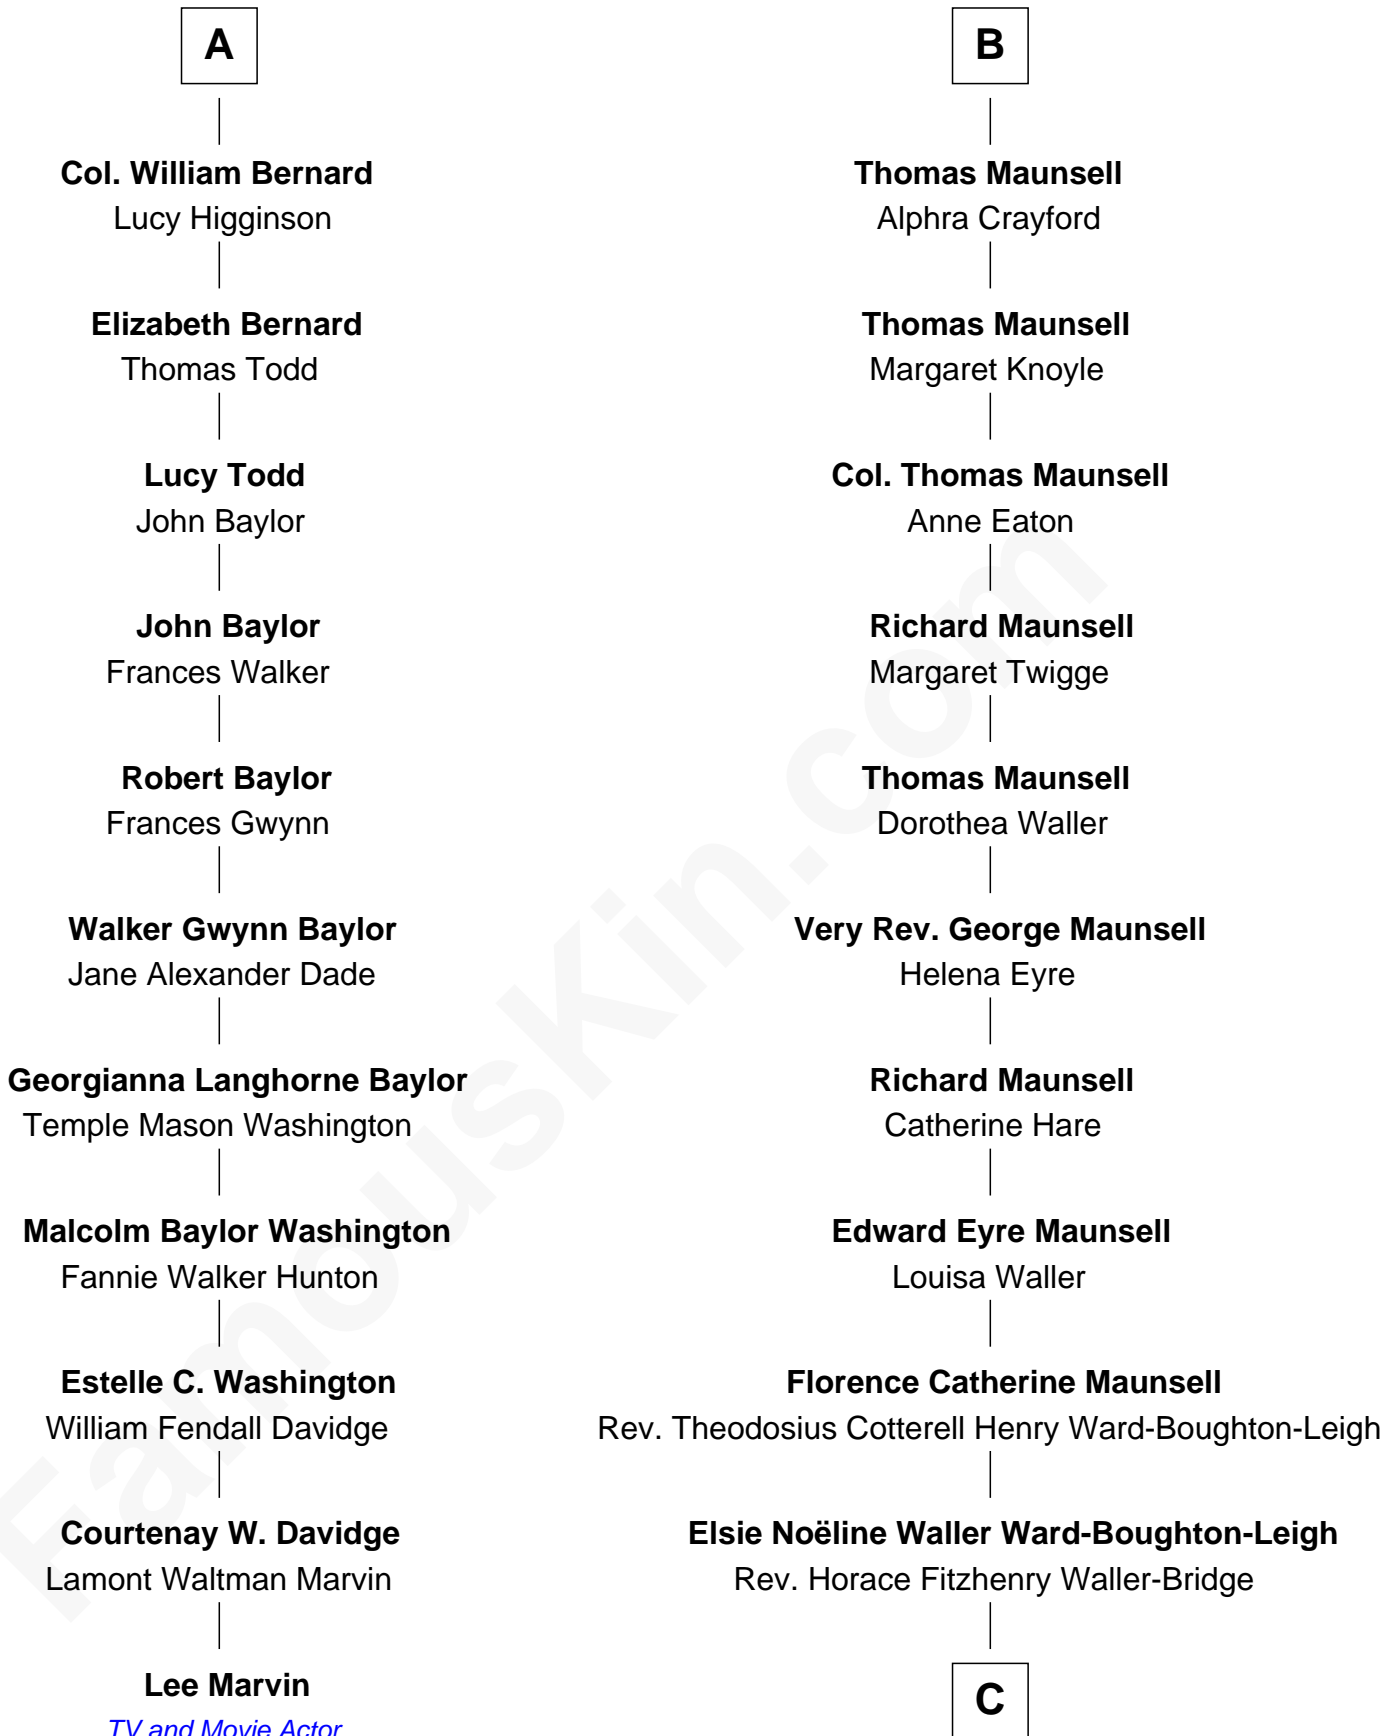

FamousKin.com Relationship Chart of

Lee Marvin

TV and Movie Actor

17th cousin 2 times removed of

Phoebe Waller-Bridge

Theatre, TV and Movie Actress

Margaret de Stafford

Sir Ralph Neville