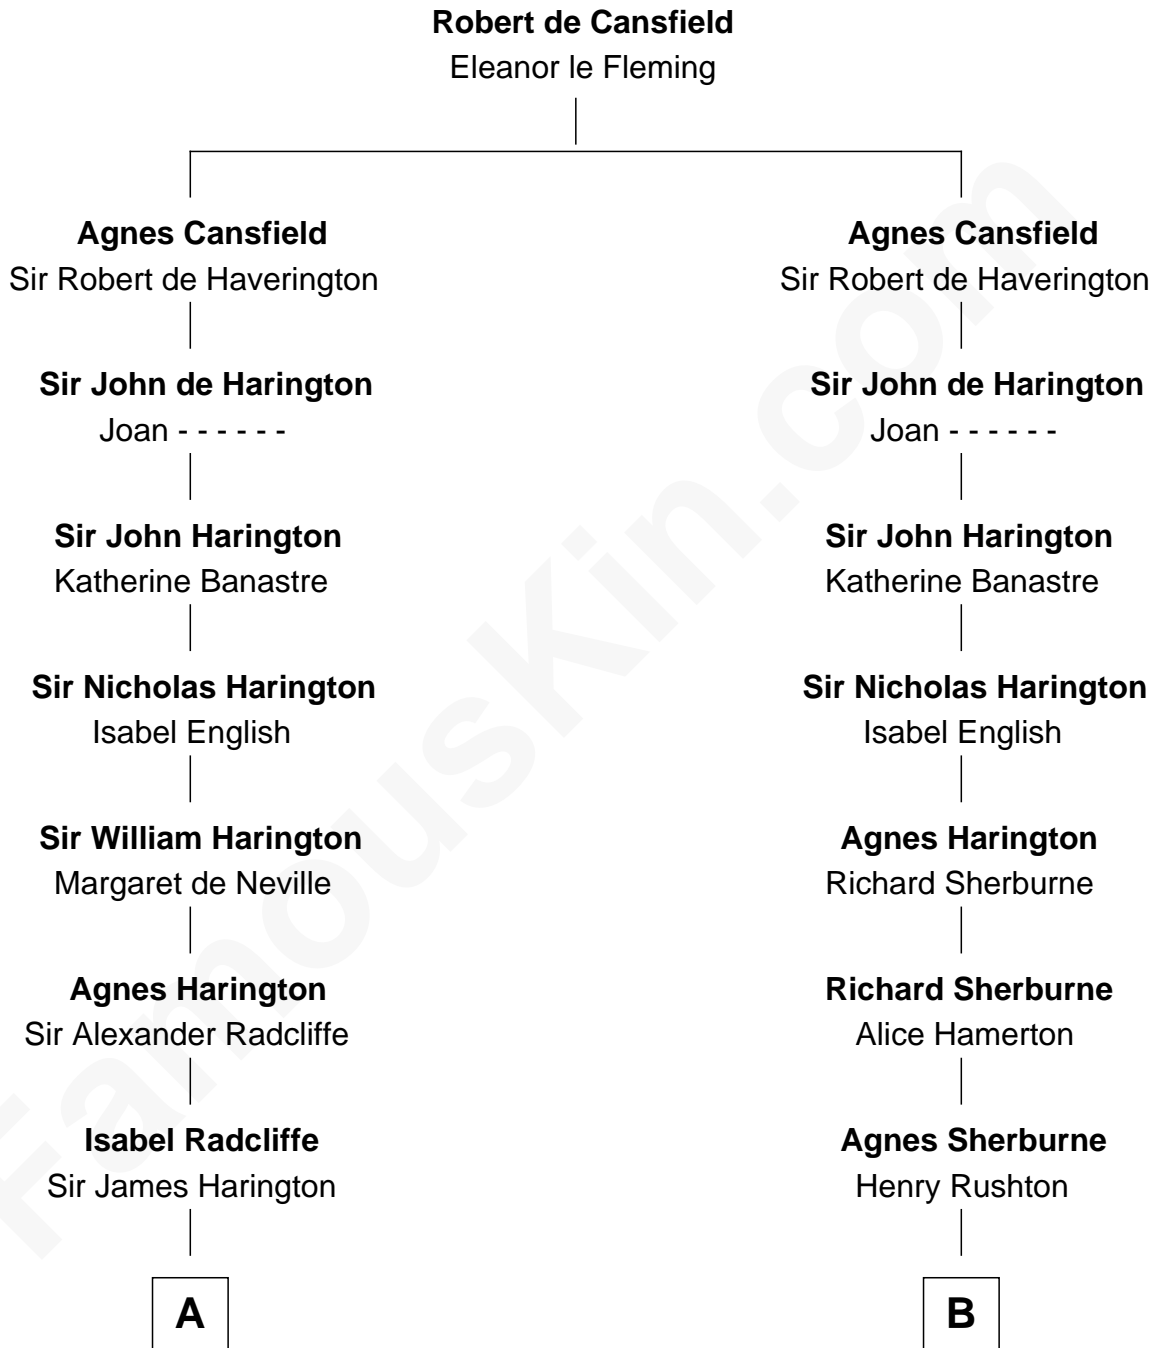

FamousKin.com Relationship Chart of

Lee Marvin

TV and Movie Actor

20th cousin 1 time removed of

Henry Howard Sessions

Railroad Car Inventor

Pullman

"Jamestown"
Sleeping Car