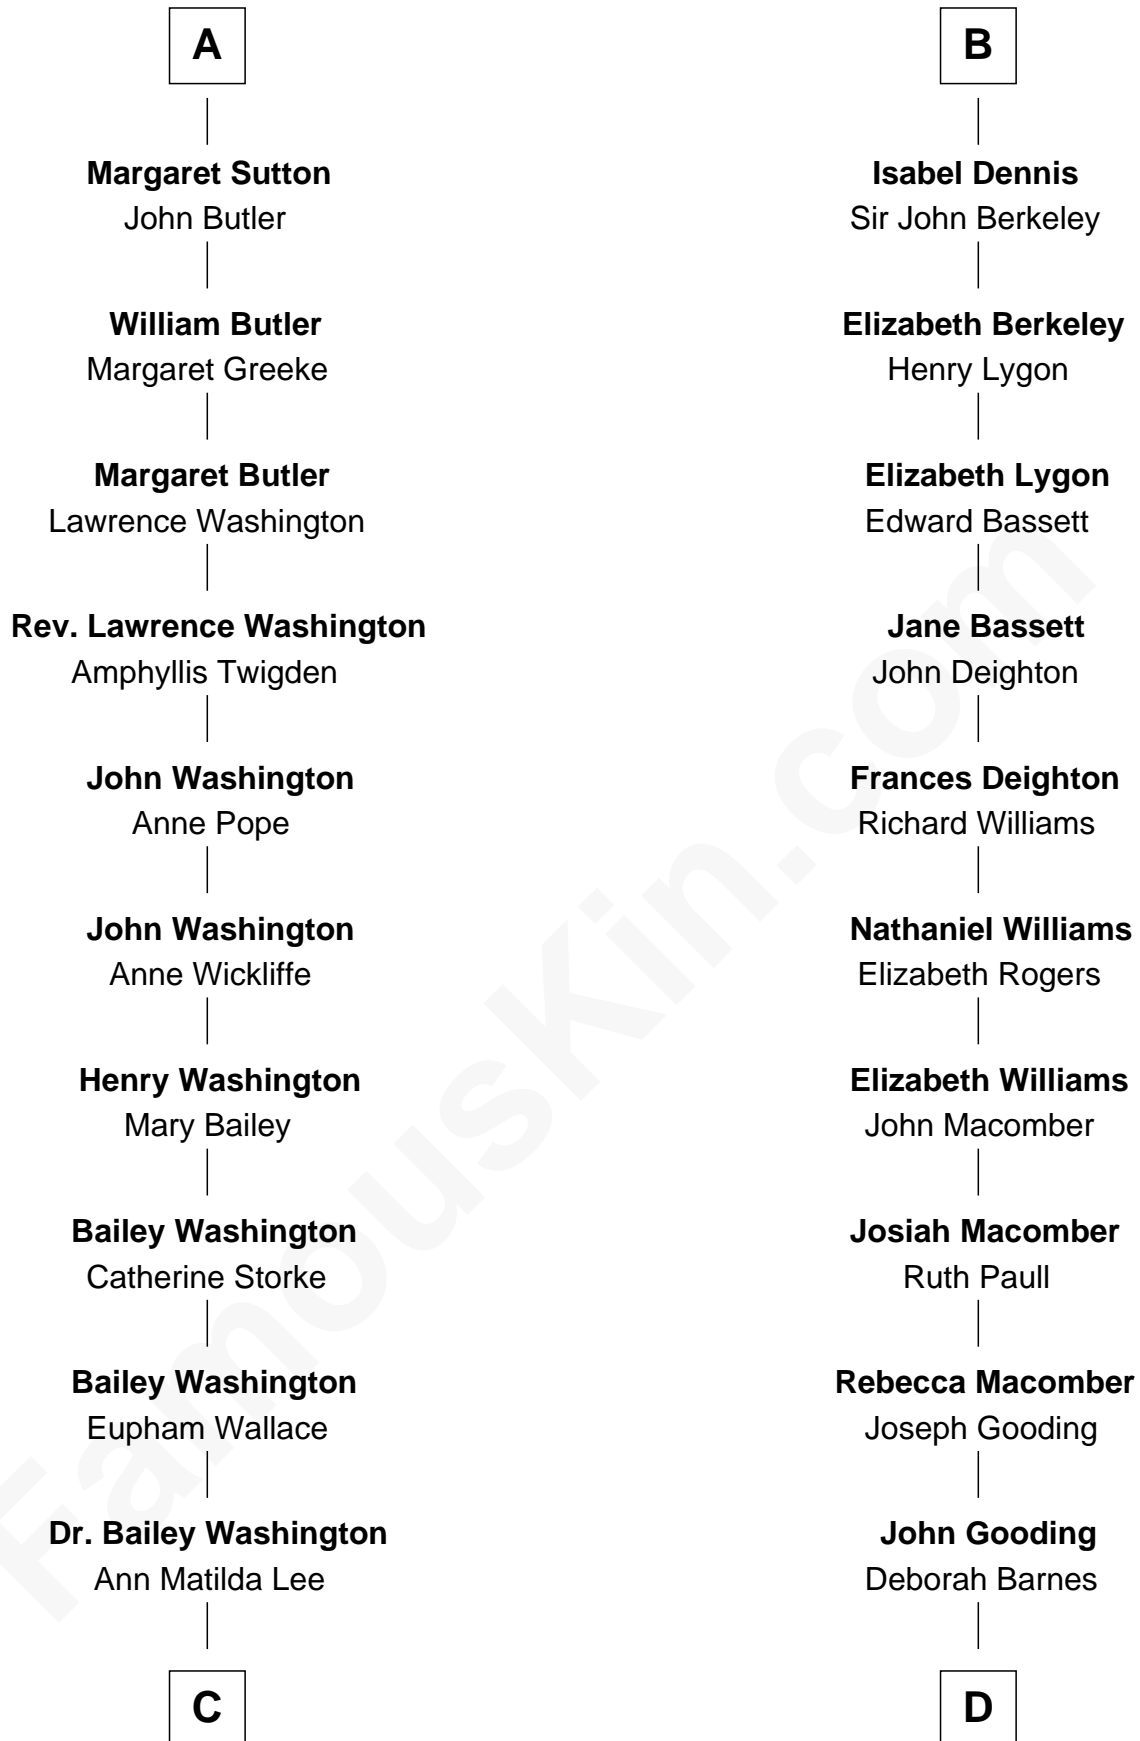

FamousKin.com Relationship Chart of

Lee Marvin

TV and Movie Actor

19th cousin 1 time removed of

Mary Winthrop Gooding

Prolific Mayflower Descendant

C

Anna Louisa Washington

Walter Dorsey Davidge

William Fendall Davidge

Estelle C. Washington

Courtenay W. Davidge

Lamont Waltman Marvin

Lee Marvin

TV and Movie Actor

D

Benjamin Barnes Gooding

Harriet Goodwin

Benjamin Winthrop Gooding

Lydia Sprague Freeman

Mary Winthrop Gooding

Prolific Mayflower Descendant

FamousKin.com