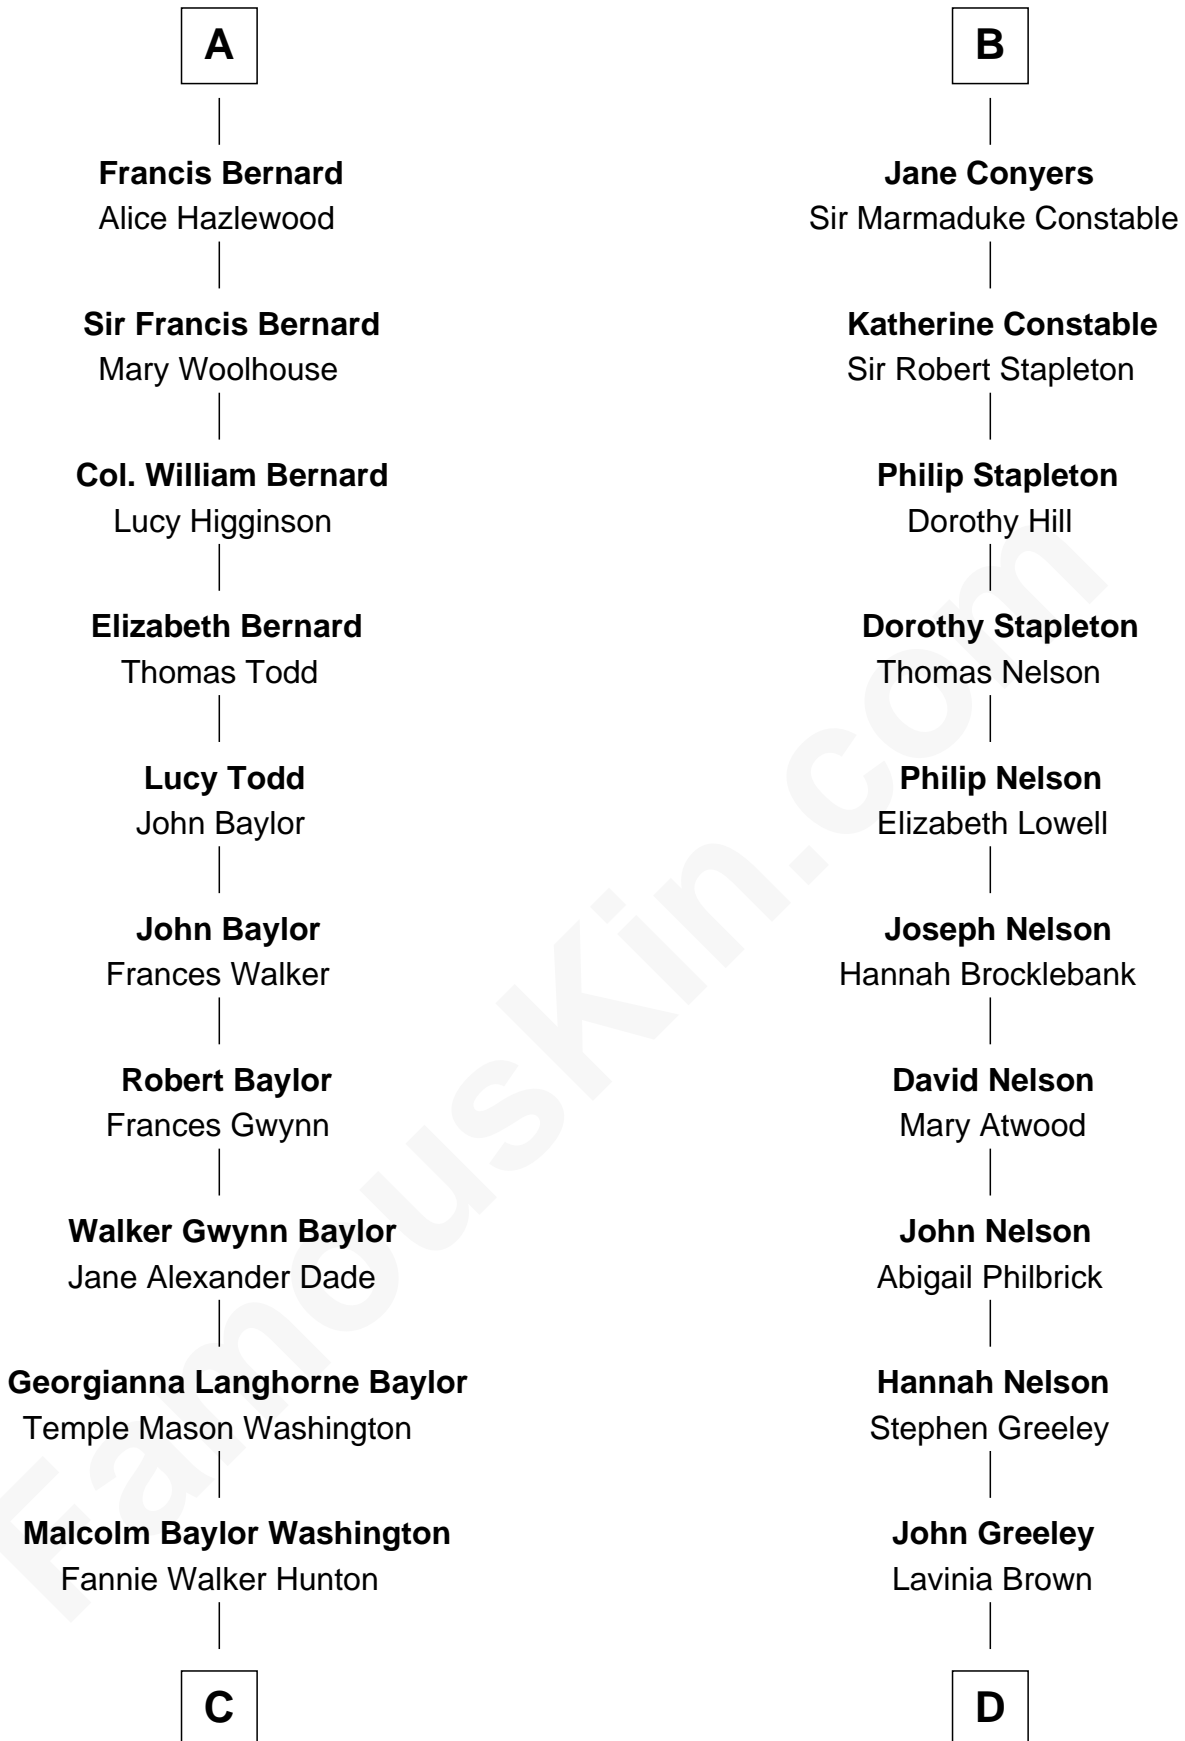

FamousKin.com Relationship Chart of

Lee Marvin

TV and Movie Actor

19th cousin 2 times removed of

Margot Kidder

TV and Movie Actress

Sir William de Ros
Margery de Badlesmere

C

Estelle C. Washington
William Fendall Davidge

Courtenay W. Davidge
Lamont Waltman Marvin

Lee Marvin
TV and Movie Actor

D

Justus Greeley
Margaret Rideout

Margaret Q. Greeley
Dr. David Powell

Margaret Powell
Sidney Jesse Kidder