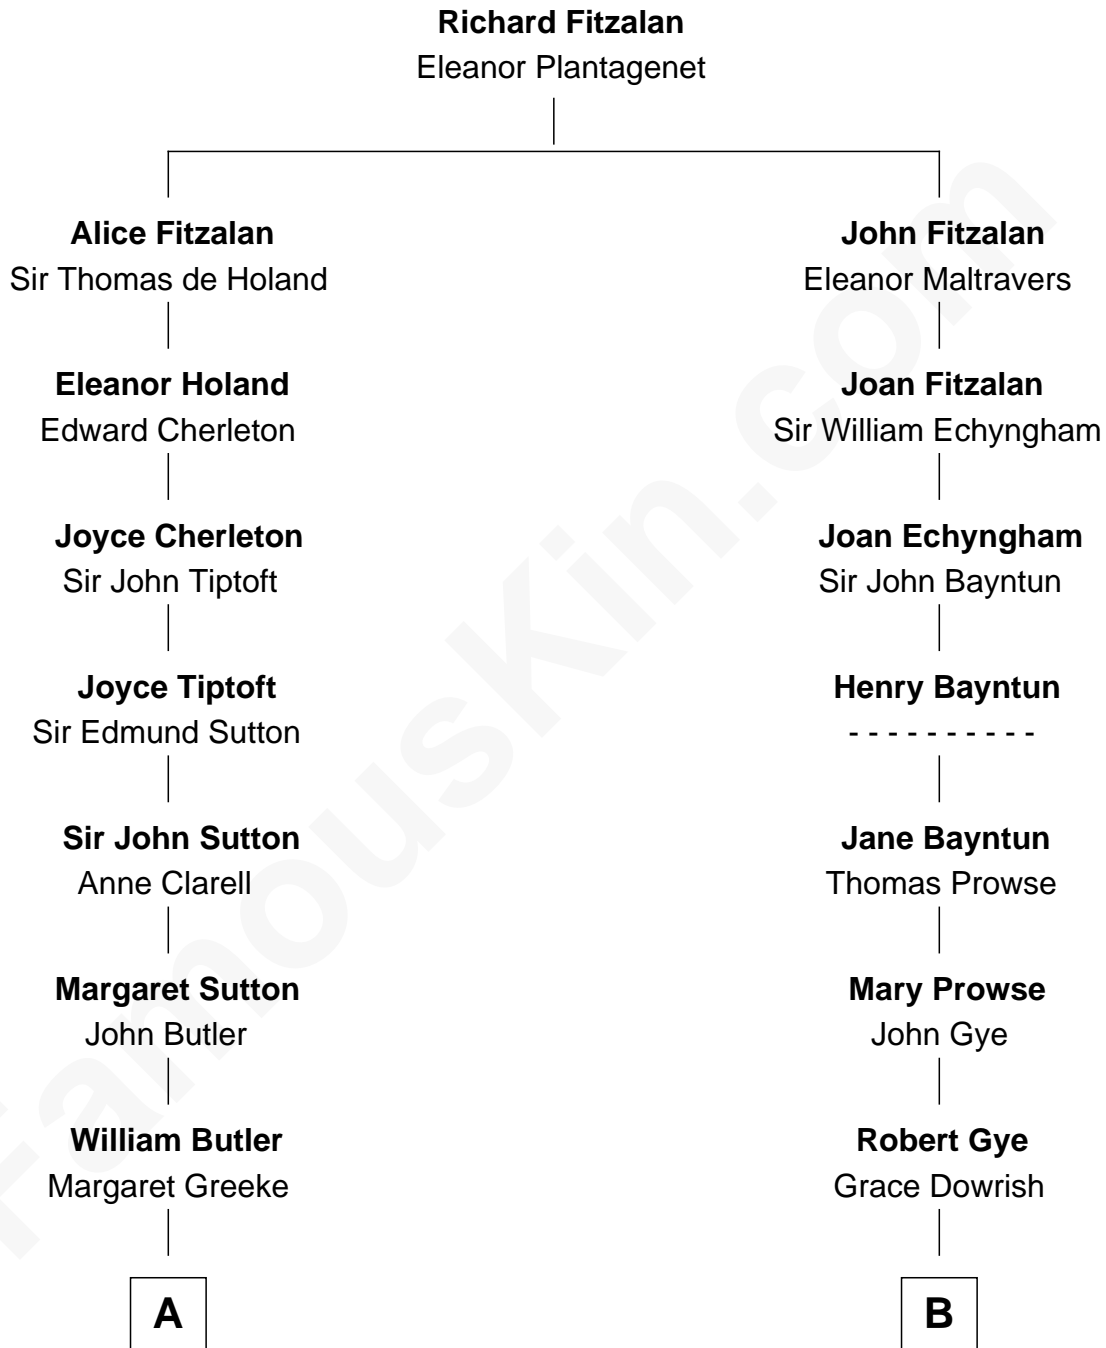

FamousKin.com Relationship Chart of

Lee Marvin

TV and Movie Actor

14th cousin 4 times removed of

Samuel Cony

31st Governor of Maine

C

Courtenay W. Davidge
Lamont Waltman Marvin