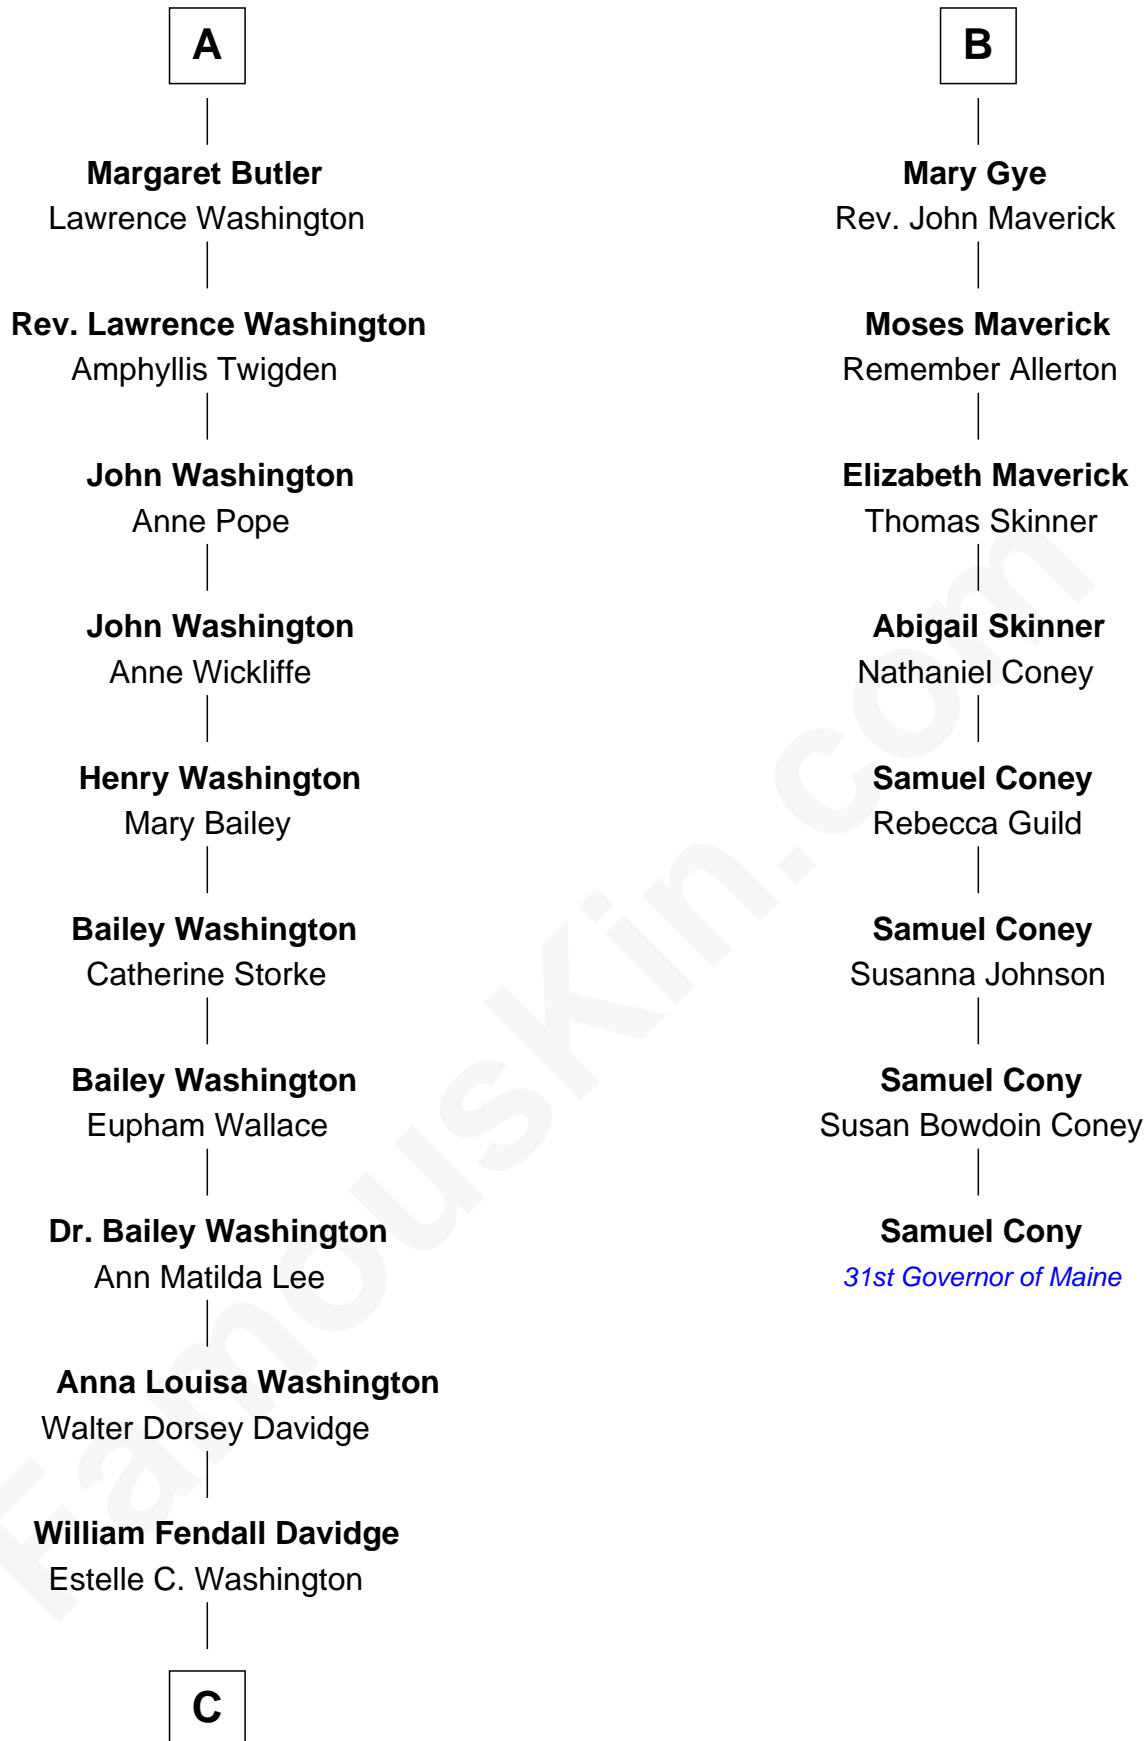

FamousKin.com Relationship Chart of

Lee Marvin

TV and Movie Actor

14th cousin 4 times removed of

Samuel Cony

31st Governor of Maine

C

Courtenay W. Davidge
Lamont Waltman Marvin

Lee Marvin
TV and Movie Actor

FamousKin.com